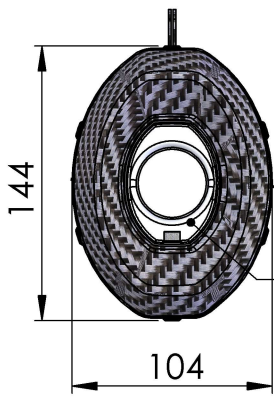

ART. 14226S

YAMAHA R6

FULL SYSTEM 4/2/1- Factory S - STAINLESS S.

Db-killer N°52
Cod.308421801

"S.s. Flange"
Cod.204448

"S.s. Bushing"
Cod.204851

ART. 14226S

YAMAHA R6

FULLSYSTEM 4/2/1 - FACTORY S - STAINLESS S.