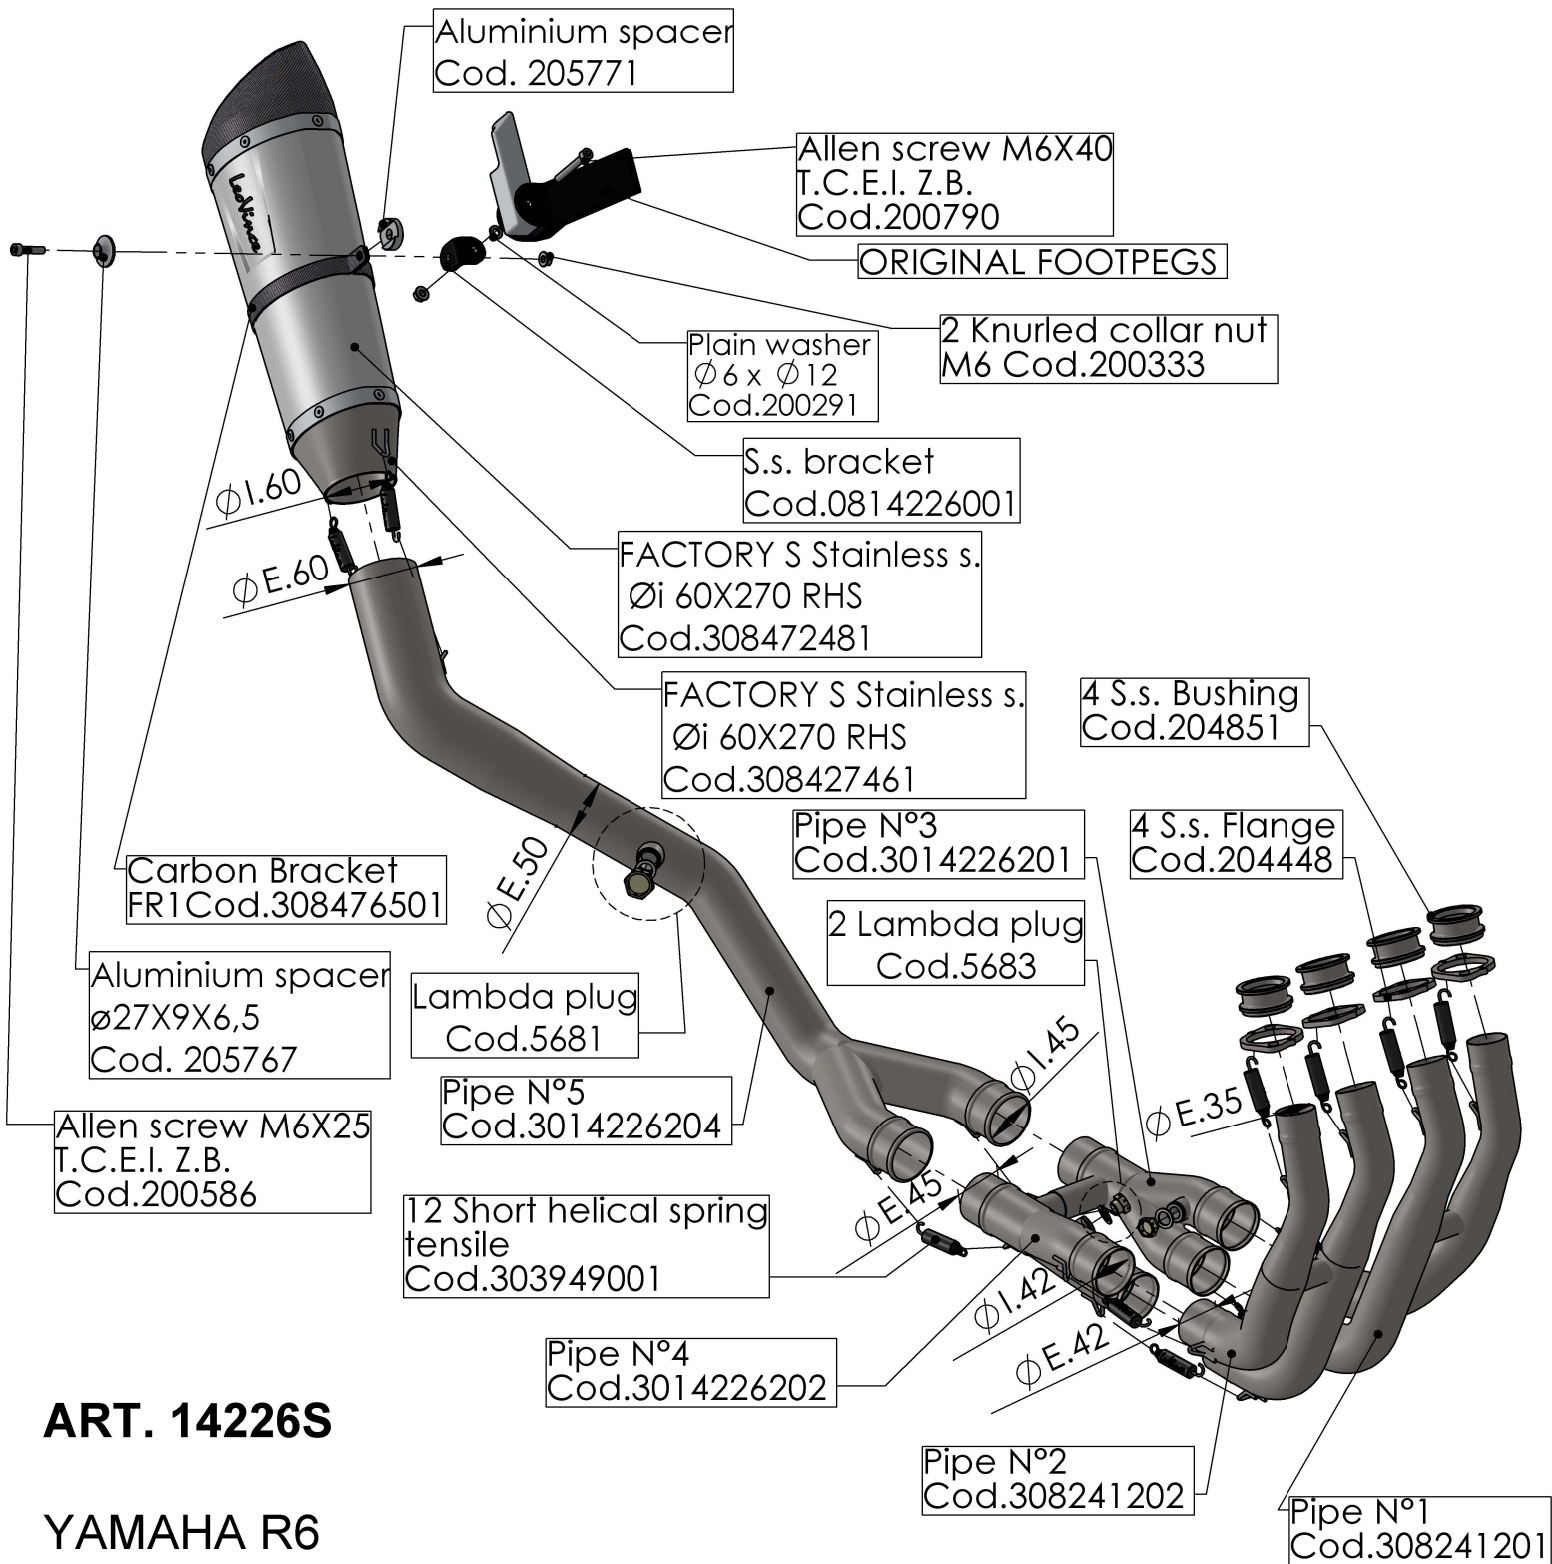

ART. 14226S

YAMAHA R6

FULL SYSTEM 4/2/1- Factory S - STAINLESS S.

Db-killer N°52
Cod.308421801

"S.s. Flange"
Cod.204448

"S.s. Bushing"
Cod.204851

ART. 14226S

YAMAHA R6

FULLSYSTEM 4/2/1 - FACTORY S - STAINLESS S.