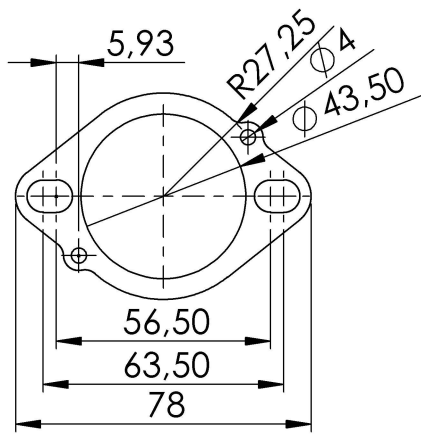

ART. 14226S

YAMAHA R6

FULL SYSTEM 4/2/1- Factory S - STAINLESS S.

Db-killer N°52
Cod.308421801

"S.s. Flange"
Cod.204448

"S.s. Bushing"
Cod.204851

ART. 14226S

YAMAHA R6

FULLSYSTEM 4/2/1 - FACTORY S - STAINLESS S.