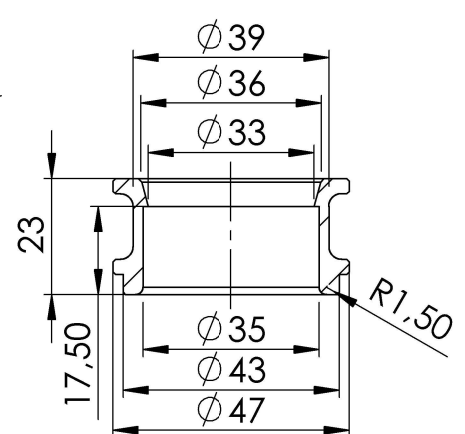

ART. 14226S

YAMAHA R6

FULL SYSTEM 4/2/1- Factory S - STAINLESS S.

Db-killer N°52
Cod.308421801

"S.s. Flange"
Cod.204448

"S.s. Bushing"
Cod.204851

ART. 14226S

YAMAHA R6

FULLSYSTEM 4/2/1 - FACTORY S - STAINLESS S.