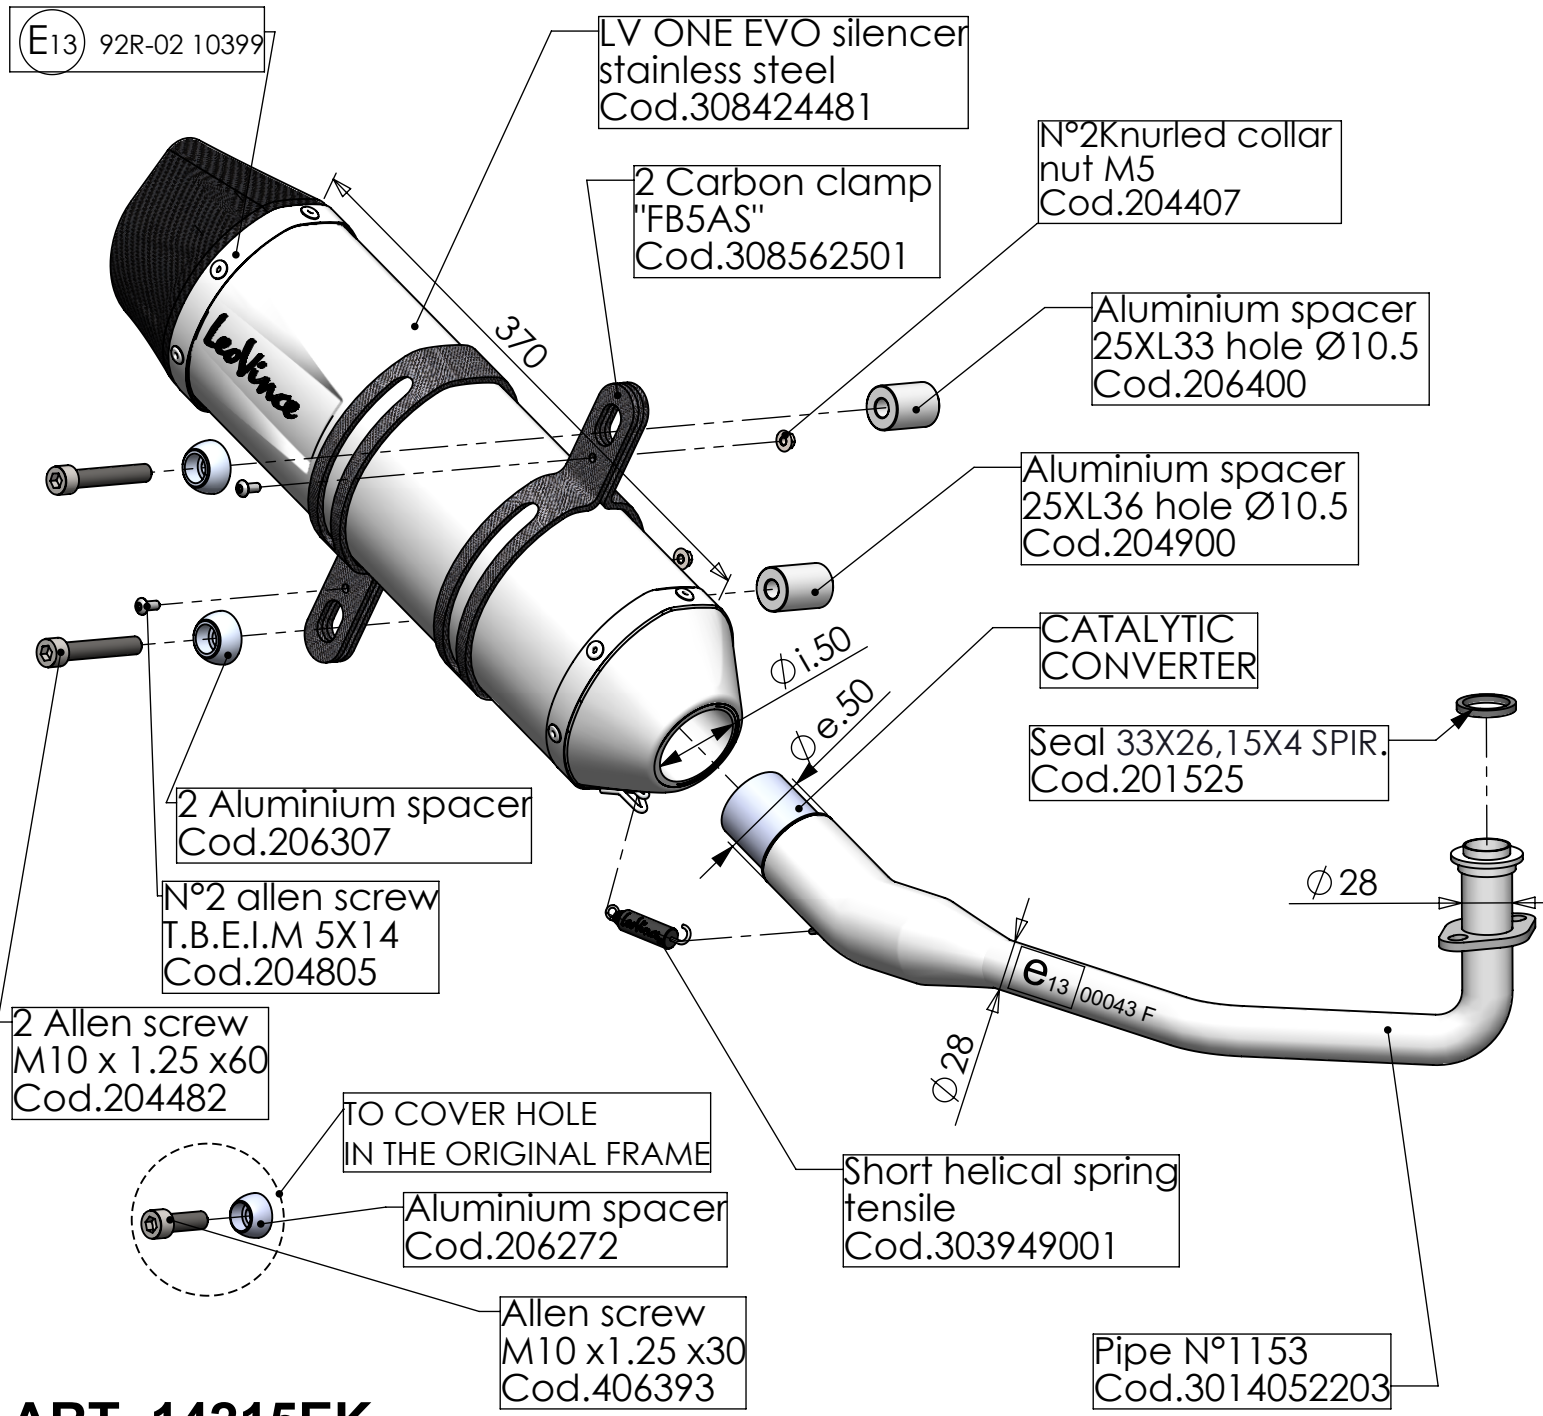

dB-killer n.32B
Cod.307762801

S.s. Flange "43A"
Cod.201208

S.s. Bushing
cod.204640

(E13) 92R-02 10399

LV ONE EVO silencer
stainless steel
Cod.308424481

2 Carbon clamp
"FB5AS"
Cod.308562501

N°2 Knurled collar
nut M5
Cod.204407

Aluminium spacer
25XL33 hole Ø10.5
Cod.206400

Aluminium spacer
25XL36 hole Ø10.5
Cod.204900

CATALYTIC
CONVERTER

Seal 33X26,15X4 SPIR.
Cod.201525

2 Aluminium spacer
Cod.206307

N°2 allen screw
T.B.E.I.M 5X14
Cod.204805

2 Allen screw
M10 x 1.25 x60
Cod.204482

TO COVER HOLE
IN THE ORIGINAL FRAME

Aluminium spacer
Cod.206272

Allen screw
M10 x1.25 x30
Cod.406393

Short helical spring
tensile
Cod.303949001

Pipe N°1153
Cod.3014052203

ART. 14215EK

HONDA FORZA 125 / NSS125 / ABS

FULL SYSTEM - LV ONE EVO - STAINLESS STEEL - APPROVED