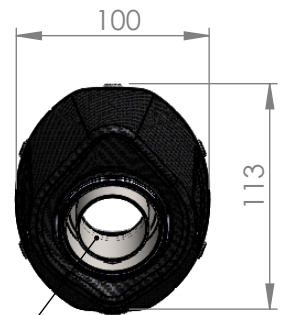

Bushing
Cod.206060

Flange "158A"
Cod.206061

DB-Killer N°32B
Cod.307762801

ART. 14181E

KAWASAKI Z650 - NINJA 650 (also fits 35kW version)

FULL SISTEM 2/1 "LV ONE EVO - STAINLESS STEEL"