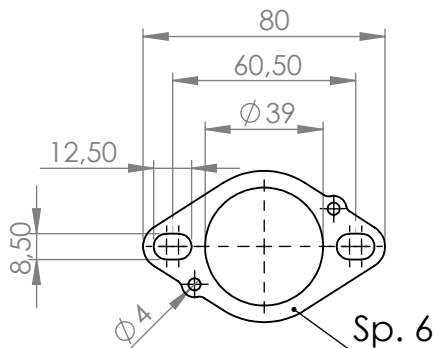

Bushing
Cod.206060

Flange "158A"
Cod.206061

DB-Killer N°32B
Cod.307762801

ART. 14181E

KAWASAKI Z650 - NINJA 650 (also fits 35kW version)

FULL SISTEM 2/1 "LV ONE EVO - STAINLESS STEEL"