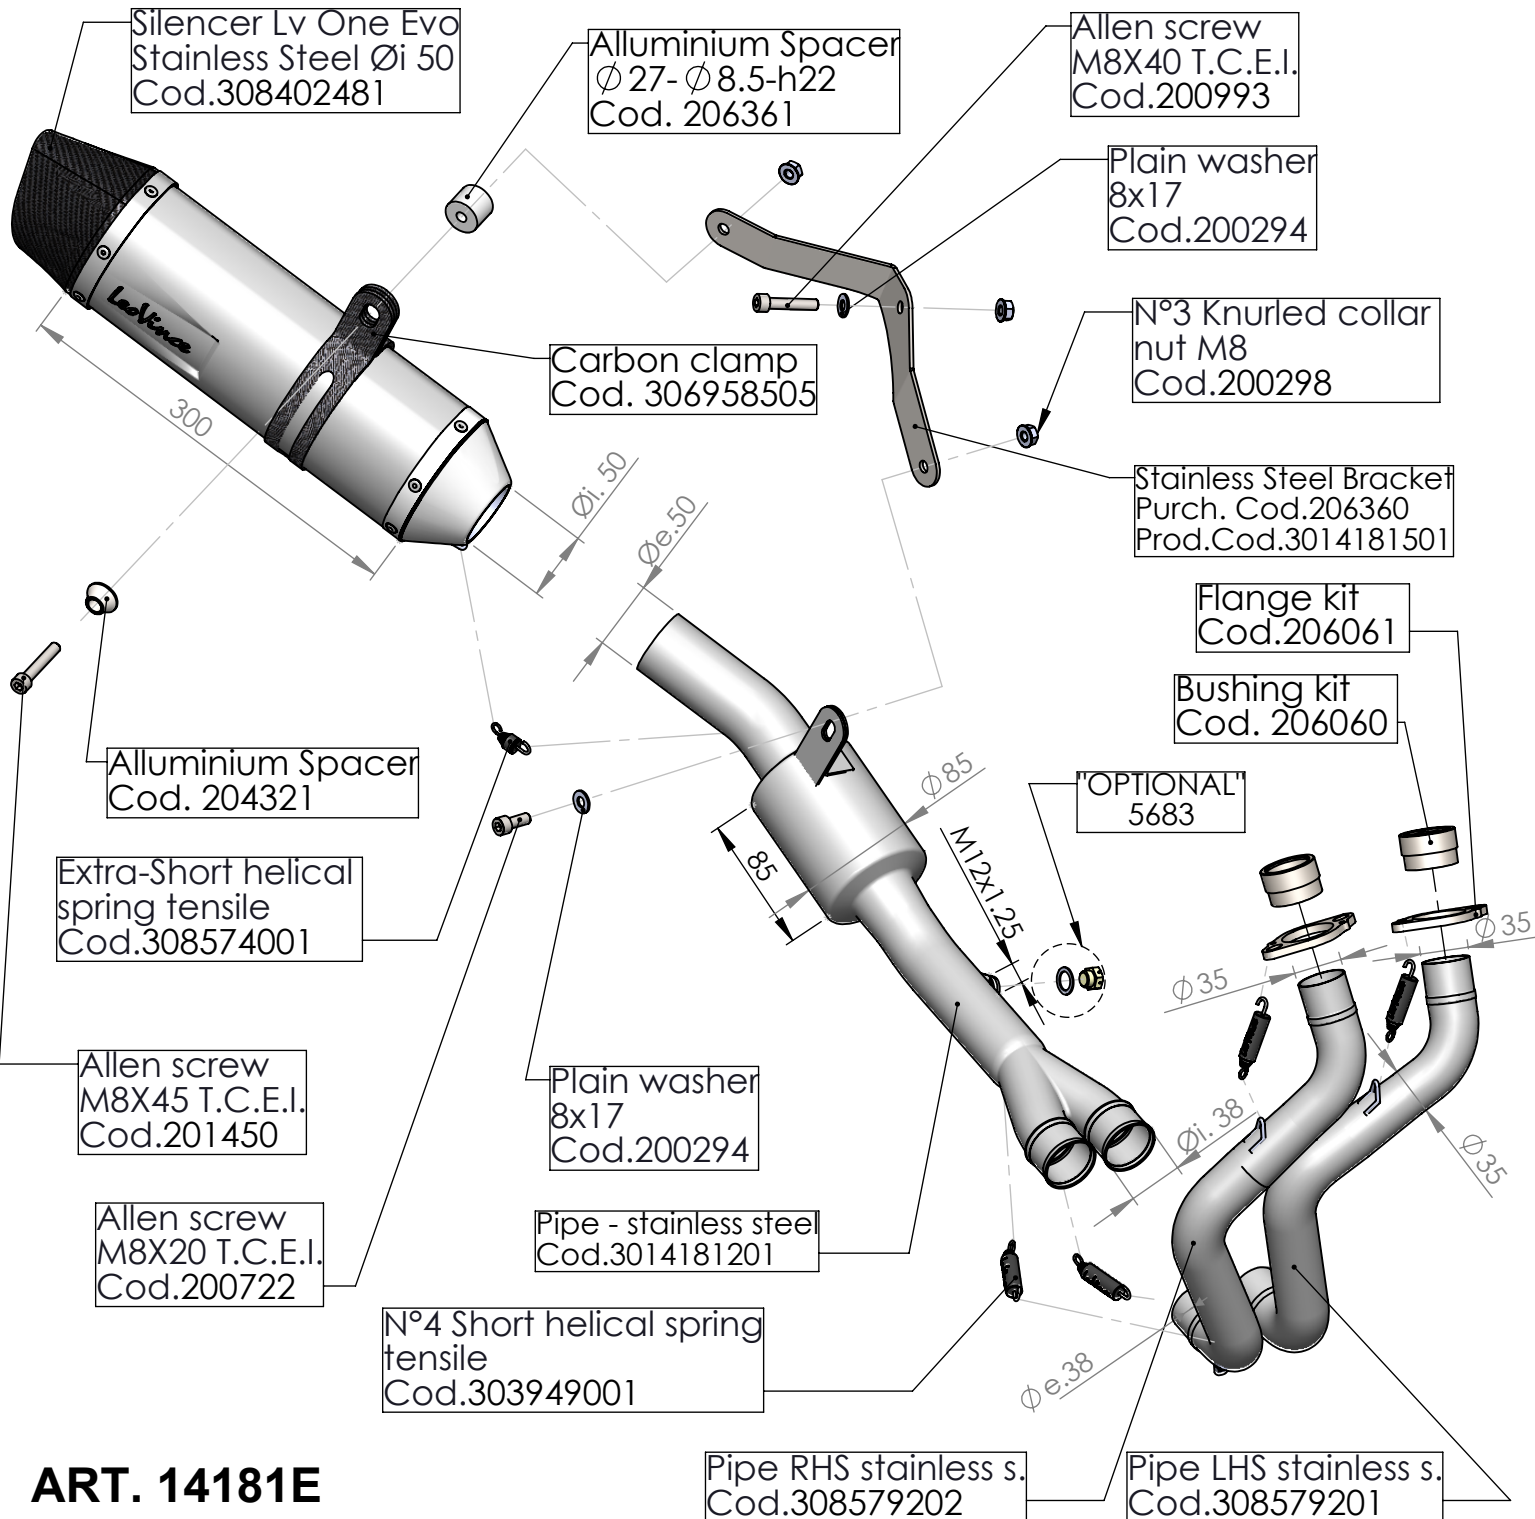

Bushing
Cod.206060

Flange "158A"
Cod.206061

DB-Killer N°32B
Cod.307762801

ART. 14181E

KAWASAKI Z650 - NINJA 650 (also fits 35kW version)

FULL SISTEM 2/1 "LV ONE EVO - STAINLESS STEEL"