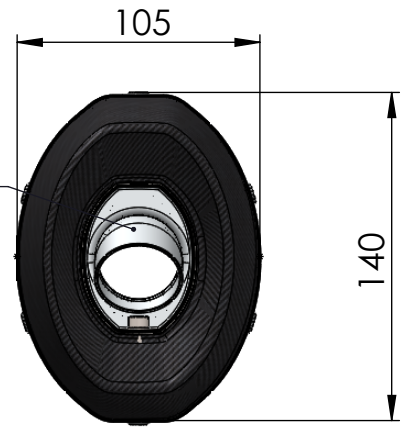

Don't use

DB-Killer EVO N°52 B
Cod.308437801

FACTORY S Carbon
silencer Øi 50
Cod.308436481

Aluminium spacer
25/18X35X6.5
Cod.206355

Aluminium spacer
Cod.205866

Knurled collar
nut M6 Cod.200333

Knurled collar
nut M10 Cod.203039

Silencer bracket-
aluminium
Purch.Cod.206354
Prod. Cod.3014039501

Aluminium Spacer
30X13X16.5
Cod.206307

Allen screw
M10x1.25x60 T.C.E.I.
Cod.204482

Carbon bracket FR2
Cod.308448501

E13 92R - 01 10401
OR
E13 92R - 01 10401

Allen screw
M6X60 T.C.Z.B.
Cod.200515

Aluminium spacer
-for allen screw M6-
Cod.205767

2 Short helical spring
tensile
Cod.303949001

Pipe N°1113
Cod.3014173201

Strap-in stainless Ø53
Cod.300053530

Art. 14174S