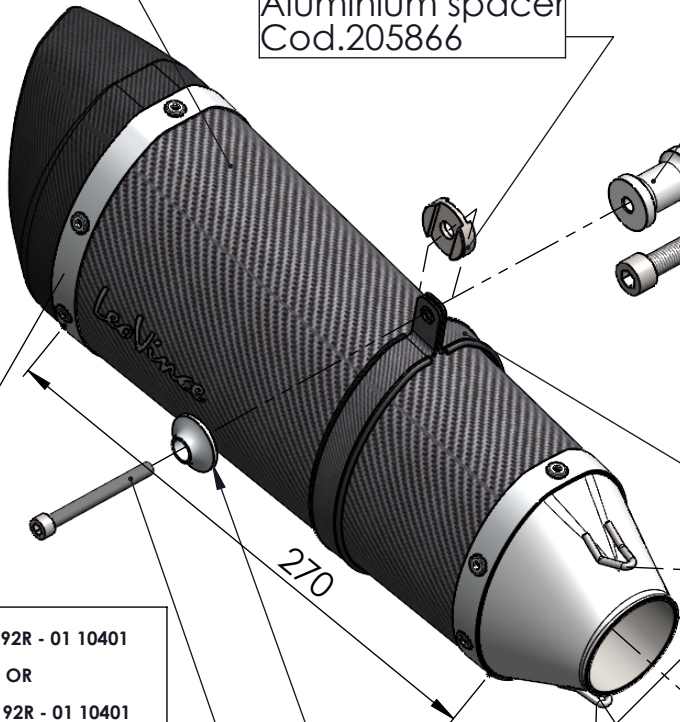

Don't use

DB-Killer EVO N°52 B
Cod.308437801

FACTORY S Carbon
silencer Øi 50
Cod.308436481

Aluminium spacer
25/18X35X6.5
Cod.206355

Aluminium spacer
Cod.205866

Knurled collar
nut M6 Cod.200333

Knurled collar
nut M10 Cod.203039

Silencer bracket-
aluminium
Purch.Cod.206354
Prod. Cod.3014039501

Aluminium Spacer
30X13X16.5
Cod.206307

Allen screw
M10x1.25x60 T.C.E.I.
Cod.204482

Carbon bracket FR2
Cod.308448501

E13 92R - 01 10401
OR
E13 92R - 01 10401

Allen screw
M6X60 T.C.Z.B.
Cod.200515

Aluminium spacer
-for allen screw M6-
Cod.205767

2 Short helical spring
tensile
Cod.303949001

Pipe N°1113
Cod.3014173201

Strap-in stainless Ø53
Cod.300053530

Art. 14174S

KAWASAKI Z900

SLIP-ON - FACTORY S CARBON - APPROVED

**PLEASE REMOVE THE ORIGINAL
GRAPHITE BUSHING
BEFORE ASSEMBLING
THE LEOVINCE LINK PIPE!!**