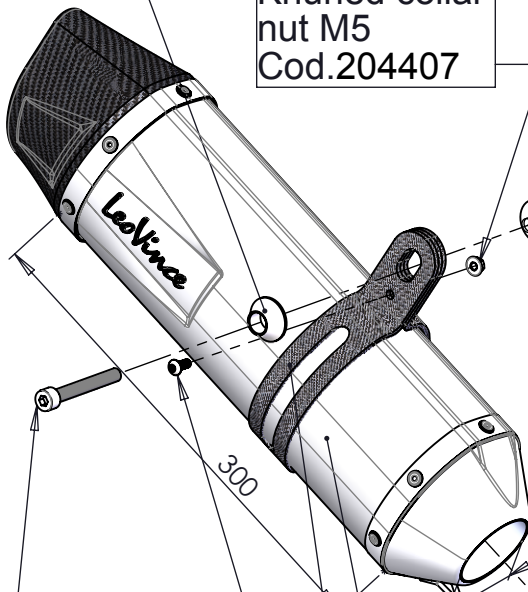

DETAIL "A"

Use the indicated hole to secure the brake light cable using a zip tie (NOT SUPPLIED)

DB-Killer N°32BF
Cod.307919801

Aluminium spacer
SBK SBK Ø27X8.5
Cod.204321

Aluminium Spacer
27/20X60X8.5
Cod.206376

Silencer bracket-
stainless steel
Purch.Cod.206333

Strap in stainless
steel Ø43
Cod.300043530

Knurled collar
nut M5
Cod.204407

2 Plain
washer 6x12
Cod.200291

2 screw
M6X20 T.S.
Cod.200261

2 reinforcement

2 Knurled collar
nut M8
Cod.200298

T.B.E.I screw
M5x12
Cod. 201031

Carbon Bracket
FM5SF
Cod.3014149501

Medium silencer
LV One EVO Øi 50
Cod.308740481

Pipe N° 1126
Cod.3014037203

Short helical spring
tensile
Cod.303949001

Allen screw
M8X80 T.C.E.I.
Cod.203328

Allen screw
M8X20 T.C.E.I.
Cod.200722

Plain washer 8x17
Cod.200294

Art. 14164E

KTM DUKE 390

Slip-on "LVONE EVO" - STAINLESS STEEL - APPROVED