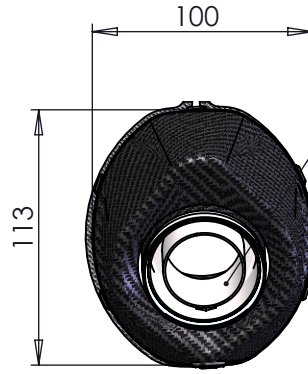

DETAIL "A"

Use the indicated hole to secure the brake light cable using a zip tie (NOT SUPPLIED)

DB-Killer N°32BF
Cod.307919801

Aluminium spacer
SBK SBK Ø27X8.5
Cod.204321

Aluminium Spacer
27/20X60X8.5
Cod.206376

Silencer bracket-
stainless steel
Purch.Cod.206333

Strap in stainless
steel Ø43
Cod.300043530

Knurled collar
nut M5
Cod.204407

2 Plain
washer 6x12
Cod.200291

2 screw
M6X20 T.S.
Cod.200261

2 reinforcement

2 Knurled collar
nut M8
Cod.200298

Allen screw
M8X20 T.C.E.I.
Cod.200722

Plain washer 8x17
Cod.200294

Art. 14164E

KTM DUKE 390

Slip-on "LVONE EVO" - STAINLESS STEEL - APPROVED