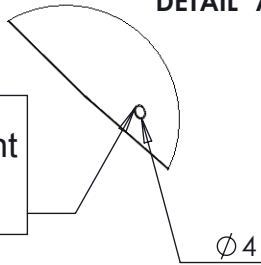

DETAIL "A"

Use the indicated hole to secure the brake light cable using a zip tie (NOT SUPPLIED)

DB-Killer N°32BF
Cod.307919801

Aluminium spacer
SBK SBK Ø27X8.5
Cod.204321

Aluminium Spacer
27/20X60X8.5
Cod.206376