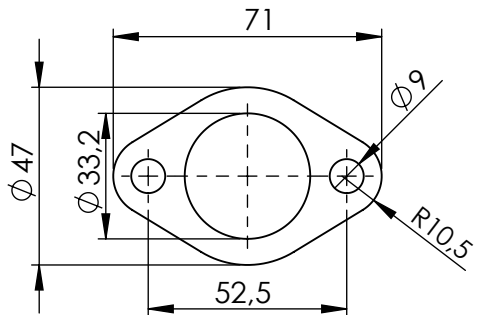

**Bushing s.s.**  
cod.204640

**Flange s.s. "43E"**  
cod.206308 sp.5mm

Db-Killer N.63  
Cod.3014225801

Welded s.s. flange "43E"  
cod.206308

Welded bushing  
cod.204640

Aluminium spacer  
Ø20XH30 X10.5  
Cod. 205966

3x Aluminium spacer  
Ø25XH12,5 X10.5  
Cod. 206272

Short helical  
spring tensile  
cod. 303949001

TO COVER HOLE  
IN THE ORIGINAL FRAME  
(Spacer cod.206272 and  
Screw M10x30)

**ART. 14076U**

HONDA FORZA 125