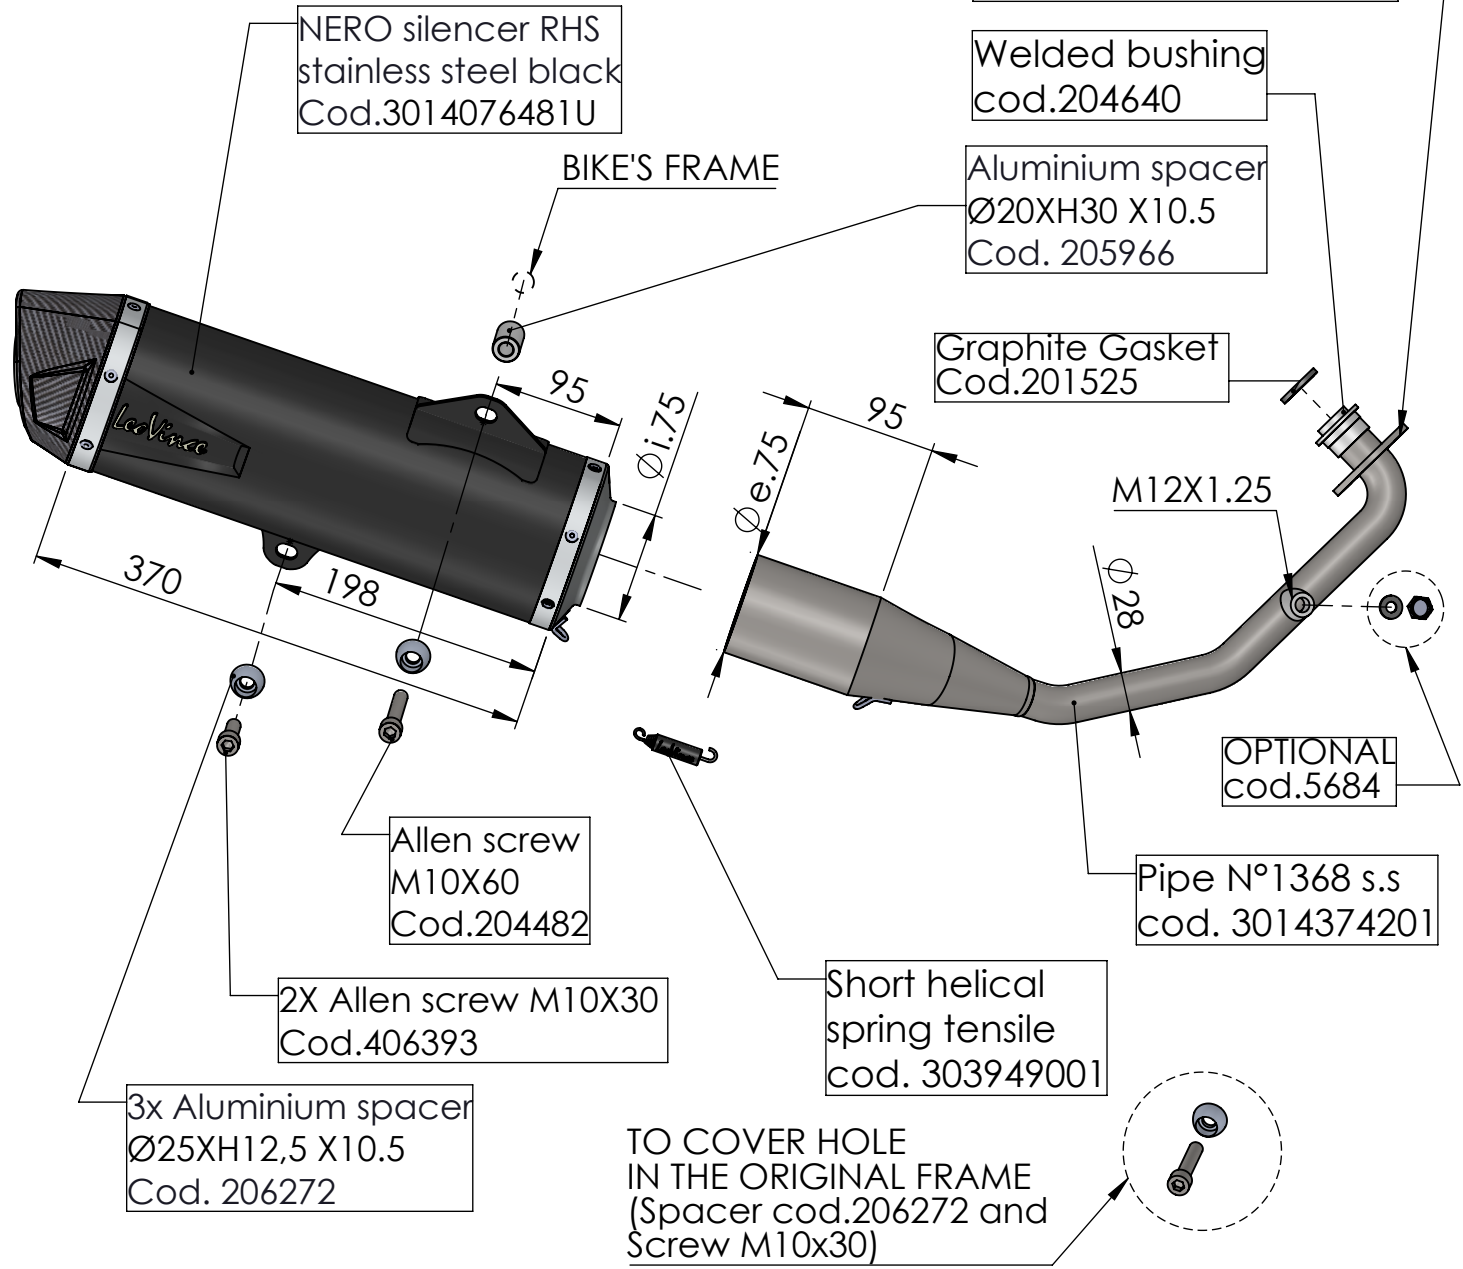

**Bushing s.s.**  
cod.204640

**Flange s.s. "43E"**  
cod.206308 sp.5mm

Db-Killer N.63  
Cod.3014225801

Welded s.s. flange "43E"  
cod.206308

Welded bushing  
cod.204640

Aluminium spacer  
Ø20XH30 X10.5  
Cod. 205966

Graphite Gasket  
Cod.201525

NERO silencer RHS  
stainless steel black  
Cod.3014076481U

BIKE'S FRAME

M12X1.25

OPTIONAL  
cod.5684

Pipe N°1368 s.s.  
cod. 3014374201

Allen screw  
M10X60  
Cod.204482

2X Allen screw M10X30  
Cod.406393

3x Aluminium spacer  
Ø25XH12,5 X10.5  
Cod. 206272

Short helical  
spring tensile  
cod. 303949001

TO COVER HOLE  
IN THE ORIGINAL FRAME  
(Spacer cod.206272 and  
Screw M10x30)

**ART. 14076U**

HONDA FORZA 125

FULL SYSTEM - NERO - STAINLESS STEEL