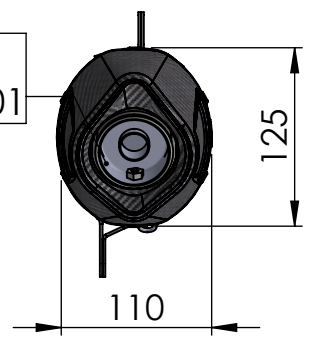

**Bushing s.s.**  
cod.204640

**Flange s.s. "43E"**  
cod.206308 sp.5mm

Db-Killer N.63  
Cod.3014225801

Welded s.s. flange "43E"  
cod.206308

Welded bushing  
cod.204640

Aluminium spacer  
Ø20XH30 X10.5  
Cod. 205966

Graphite Gasket  
Cod.201525

NERO silencer RHS  
stainless steel black  
Cod.3014076481U

BIKE'S FRAME

M12X1.25

OPTIONAL  
cod.5684

Pipe N°1368 s.s.  
cod. 3014374201

Allen screw  
M10X60  
Cod.204482

2X Allen screw M10X30  
Cod.406393

3x Aluminium spacer  
Ø25XH12,5 X10.5  
Cod. 206272

Short helical  
spring tensile  
cod. 303949001

TO COVER HOLE  
IN THE ORIGINAL FRAME  
(Spacer cod.206272 and  
Screw M10x30)

**ART. 14076U**

HONDA FORZA 125