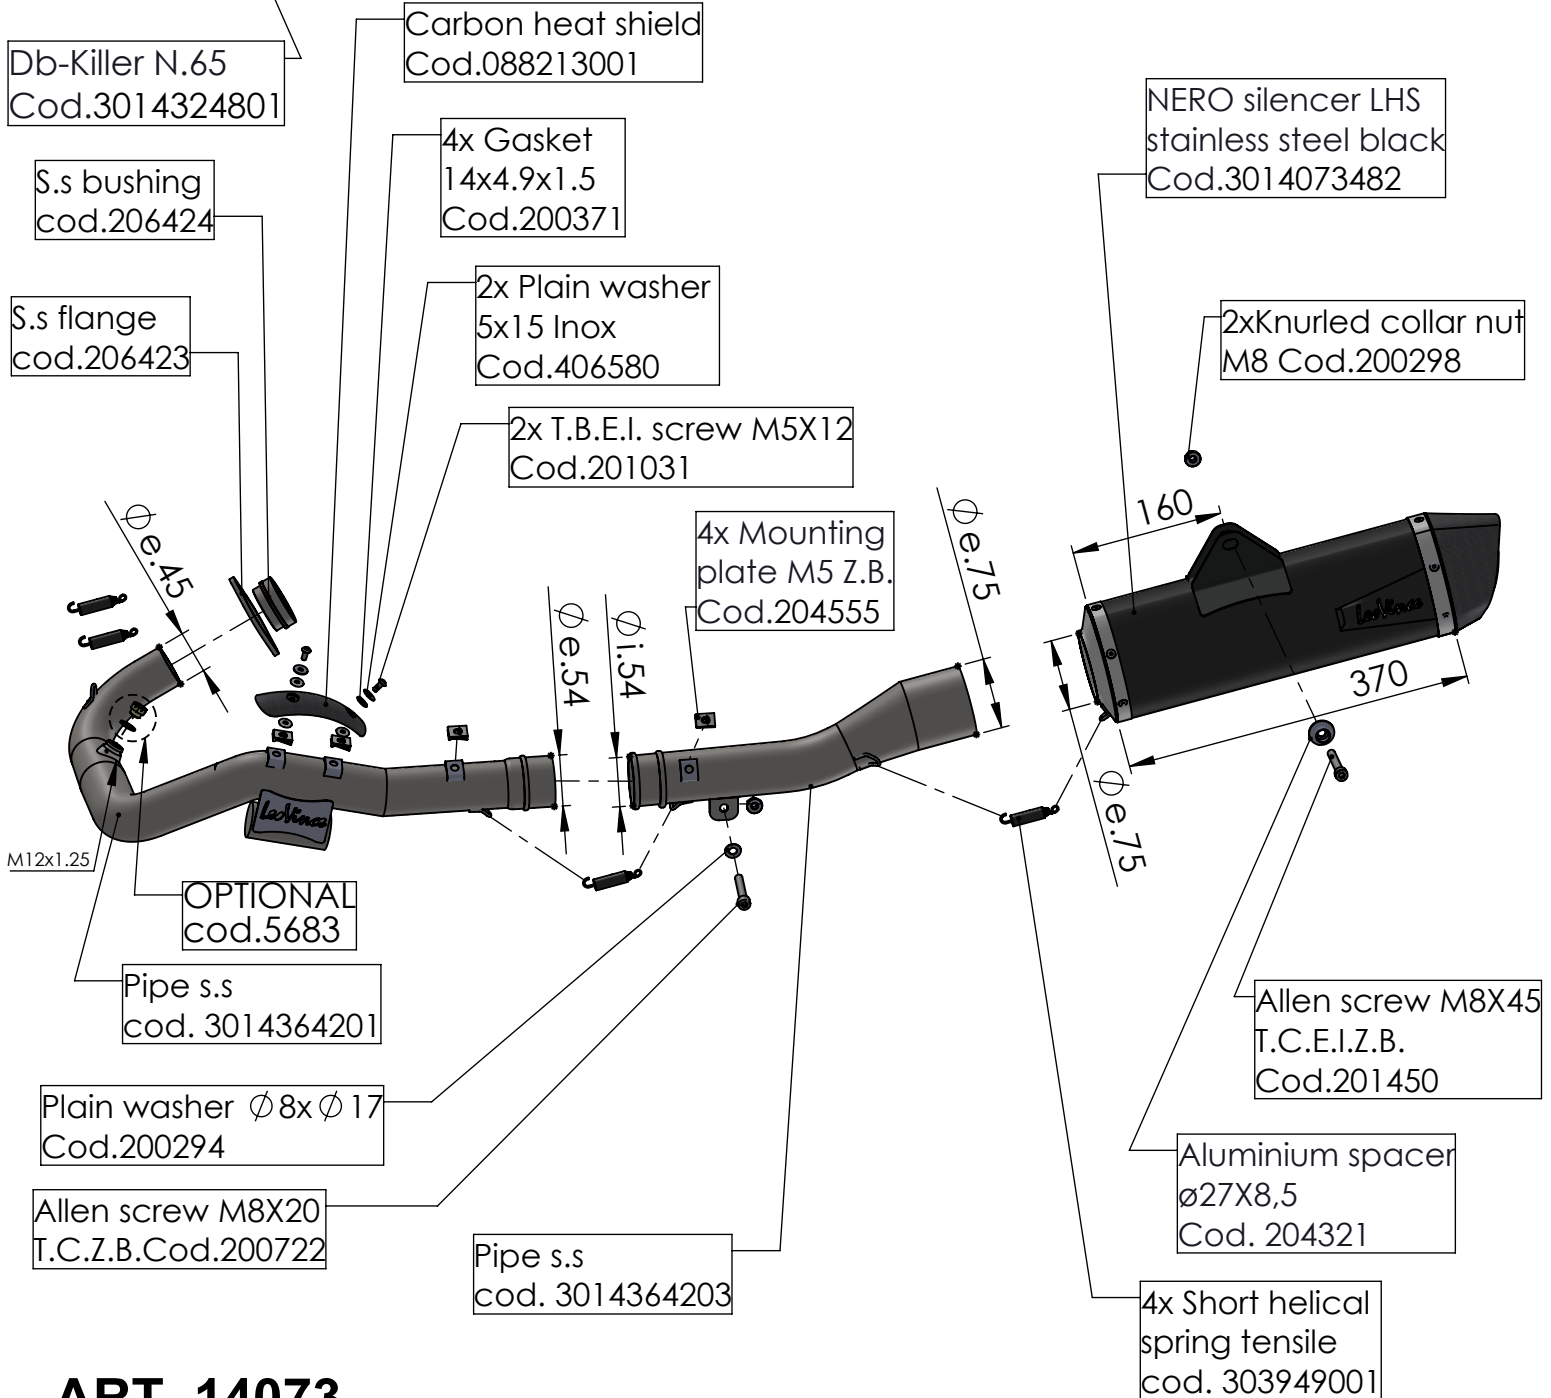

Flange s.s. sp.5mm
cod.206423

s.s. bushing
cod.206424

WARNING
DO NOT USE ORIGINAL
GRAPHITE BUSHING

ART. 14073

KTM 690 ENDURO R / 690 SMC R 690
GAS GAS ES 700 / GAS GAS SM 700 (Also fits 35kW version)

FULL SYSTEM - NERO - STAINLESS STEEL