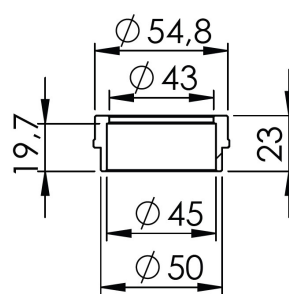

Flange s.s. sp.5mm
cod.206423

s.s. bushing
cod.206424

WARNING
DO NOT USE ORIGINAL
GRAPHITE BUSHING

ART. 14073

KTM 690 ENDURO R / 690 SMC R 690
GAS GAS ES 700 / GAS GAS SM 700 (Also fits 35kW version)

FULL SYSTEM - NERO - STAINLESS STEEL