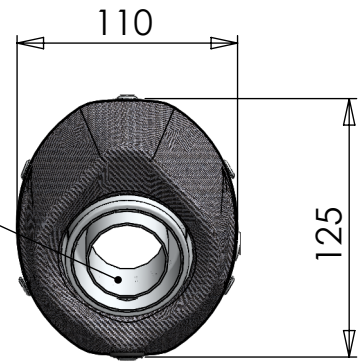

Fits with rails for original and GIVI panniers

dB-killer n.32B  
Cod.307762801

Aluminium spacer  
-for allen screw M8-  
Cod.204321

Knurled collar  
nut M8  
Cod.200298

Plain washer  
8X24  
Cod.200321

NERO Big Silencer  
Cod.3014033471U

2 Plain washer  
5x15 Inox  
Cod.406580

2 Mounting  
plate M5  
Cod.204555

Allen screw M8X50  
T.C.Z.B.  
Cod.200461

Carbon Cover  
Cod.0814033001

2 Allen screw  
M5X12 T.B.E.I.  
Cod.201031

4 Gasket  
14x4.9x1.5  
Cod.200371

Art. 14045U

**KTM 1090 ADVENTURE/R - KTM 1290 SUPER ADVENTURE R/S/T**  
(fits with rails for original and Givi panniers)

SLIP-ON - NERO