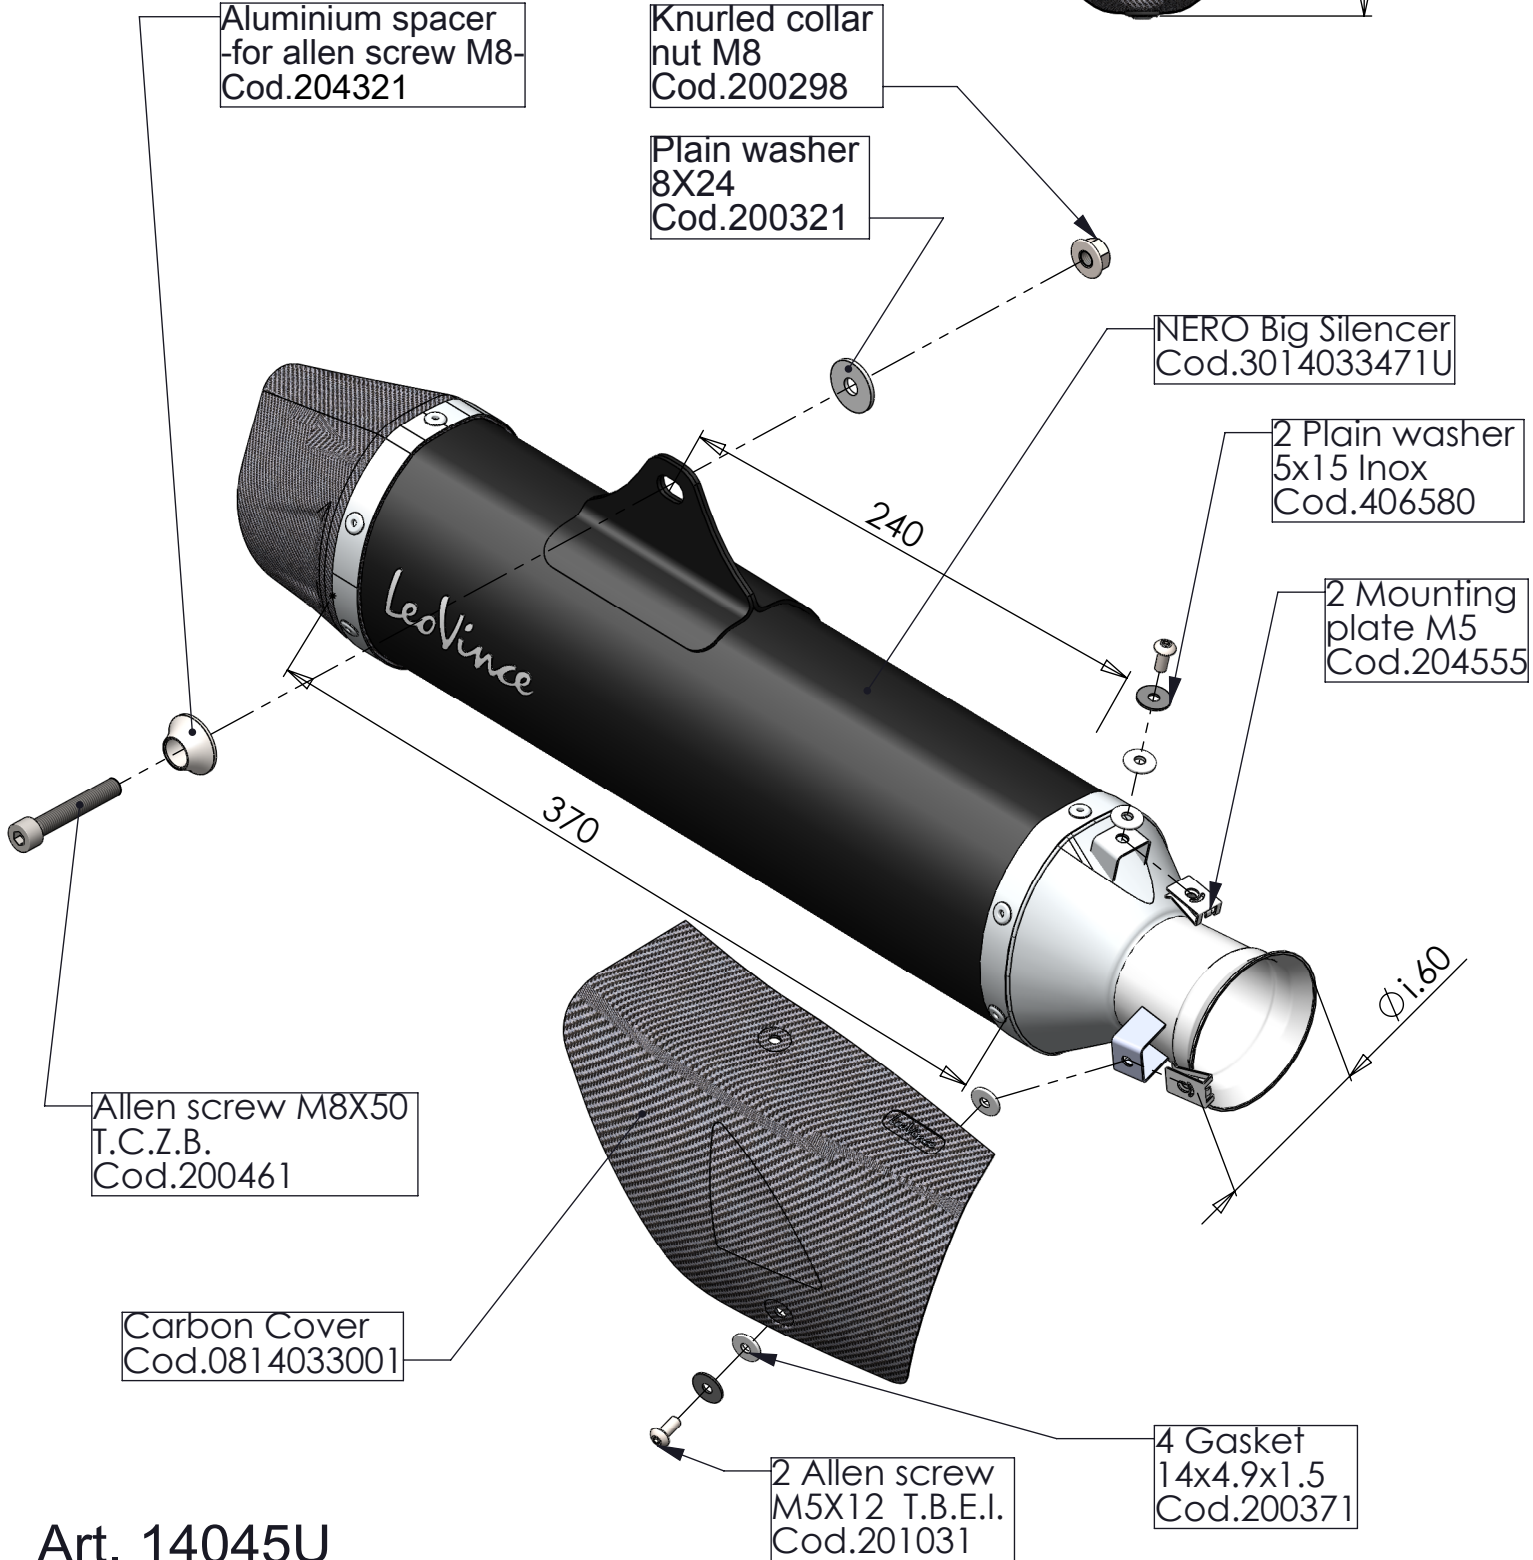

Fits with rails for original and GIVI panniers

dB-killer n.32B  
Cod.307762801

Aluminium spacer  
-for allen screw M8-  
Cod.204321

Knurled collar  
nut M8  
Cod.200298

Plain washer  
8X24  
Cod.200321

NERO Big Silencer  
Cod.3014033471U

2 Plain washer  
5x15 Inox  
Cod.406580

2 Mounting  
plate M5  
Cod.204555

Allen screw M8X50  
T.C.Z.B.  
Cod.200461

Carbon Cover  
Cod.0814033001

2 Allen screw  
M5X12 T.B.E.I.  
Cod.201031

4 Gasket  
14x4.9x1.5  
Cod.200371

Art. 14045U

**KTM 1090 ADVENTURE/R - KTM 1290 SUPER ADVENTURE R/S/T**  
(fits with rails for original and Givi panniers)

SLIP-ON - NERO