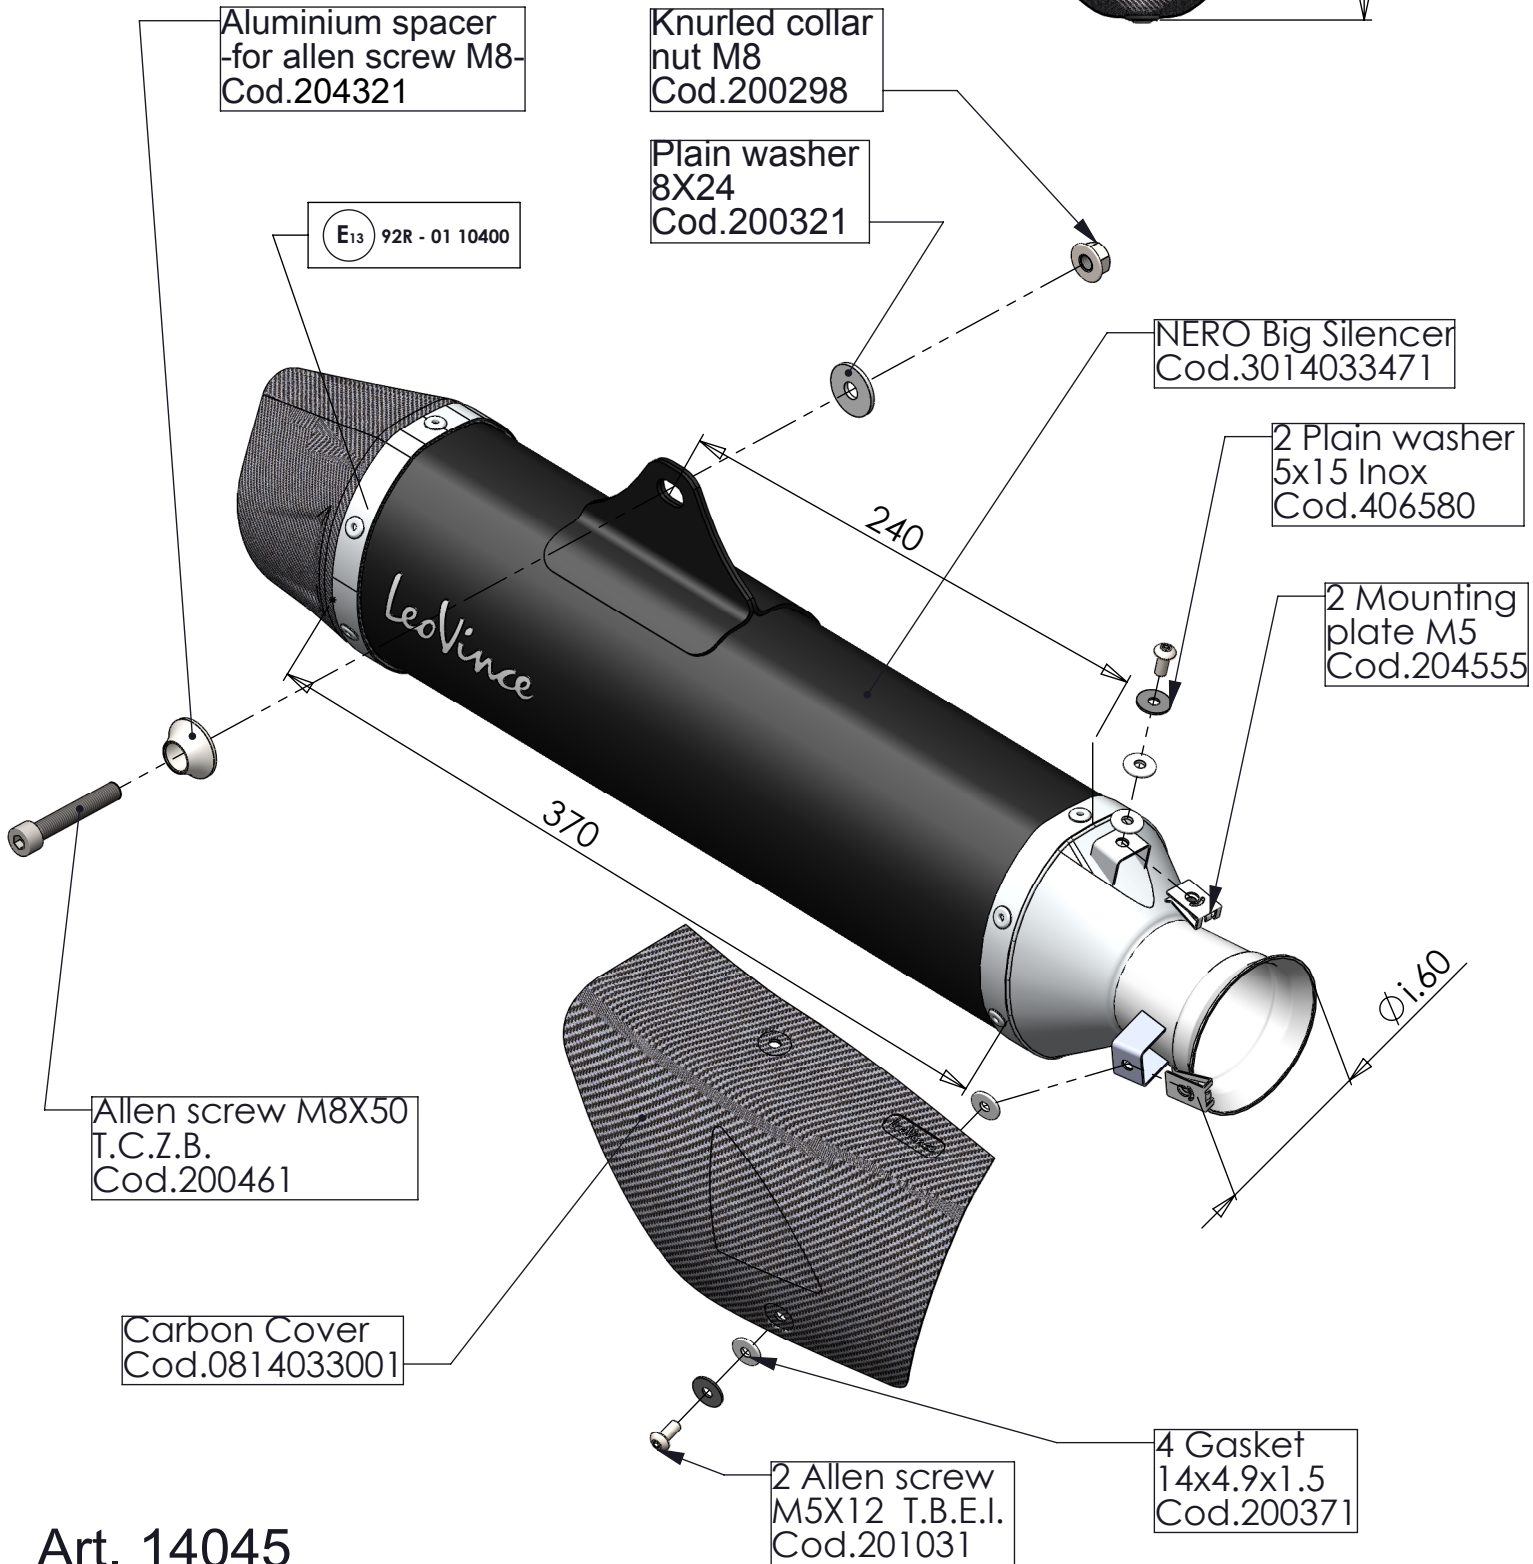

Fits with rails for original and GIVI panniers

dB-killer n.32B  
Cod.307762801

Aluminium spacer  
-for allen screw M8-  
Cod.204321

Knurled collar  
nut M8  
Cod.200298

Plain washer  
8X24  
Cod.200321

E13 92R - 01 10400

NERO Big Silencer  
Cod.3014033471

2 Plain washer  
5x15 Inox  
Cod.406580

2 Mounting  
plate M5  
Cod.204555

Allen screw M8X50  
T.C.Z.B.  
Cod.200461

Carbon Cover  
Cod.0814033001

2 Allen screw  
M5X12 T.B.E.I.  
Cod.201031

4 Gasket  
14x4.9x1.5  
Cod.200371

Art. 14045

**KTM 1090 ADVENTURE/R - KTM 1290 SUPER ADVENTURE R/S/T**  
(fits with rails for original and Givi panniers)

**SLIP-ON - NERO - APPROVED**