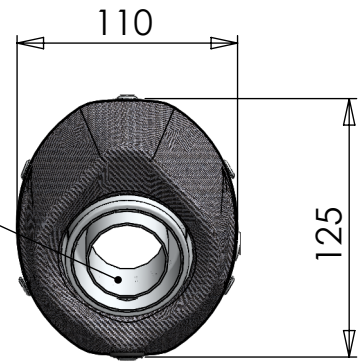

Fits with rails for original and GIVI panniers

dB-killer n.32B  
Cod.307762801

Aluminium spacer  
-for allen screw M8-  
Cod.204321

Knurled collar  
nut M8  
Cod.200298

Plain washer  
8X24  
Cod.200321

E13 92R - 01 10400

NERO Big Silencer  
Cod.3014033471

2 Plain washer  
5x15 Inox  
Cod.406580

2 Mounting  
plate M5  
Cod.204555

Allen screw M8X50  
T.C.Z.B.  
Cod.200461

Carbon Cover  
Cod.0814033001

2 Allen screw  
M5X12 T.B.E.I.  
Cod.201031

4 Gasket  
14x4.9x1.5  
Cod.200371

Art. 14045

**KTM 1090 ADVENTURE/R - KTM 1290 SUPER ADVENTURE R/S/T**  
(fits with rails for original and Givi panniers)

**SLIP-ON - NERO - APPROVED**