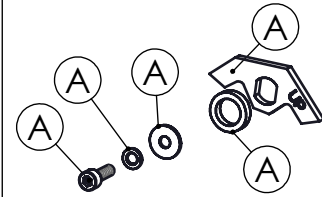

VISTA DA "A"

Db-Killer 32  
Cod.307677801R

VALVE BLOK-OFF kit  
cod.307283602R

Carbon end cup set  
cod.3014008701R

S.s end cup set  
cod.308287711R

Muffler kit  
Cod.308412481R

Outer sleeve  
replacement kit  
cod.088283004R