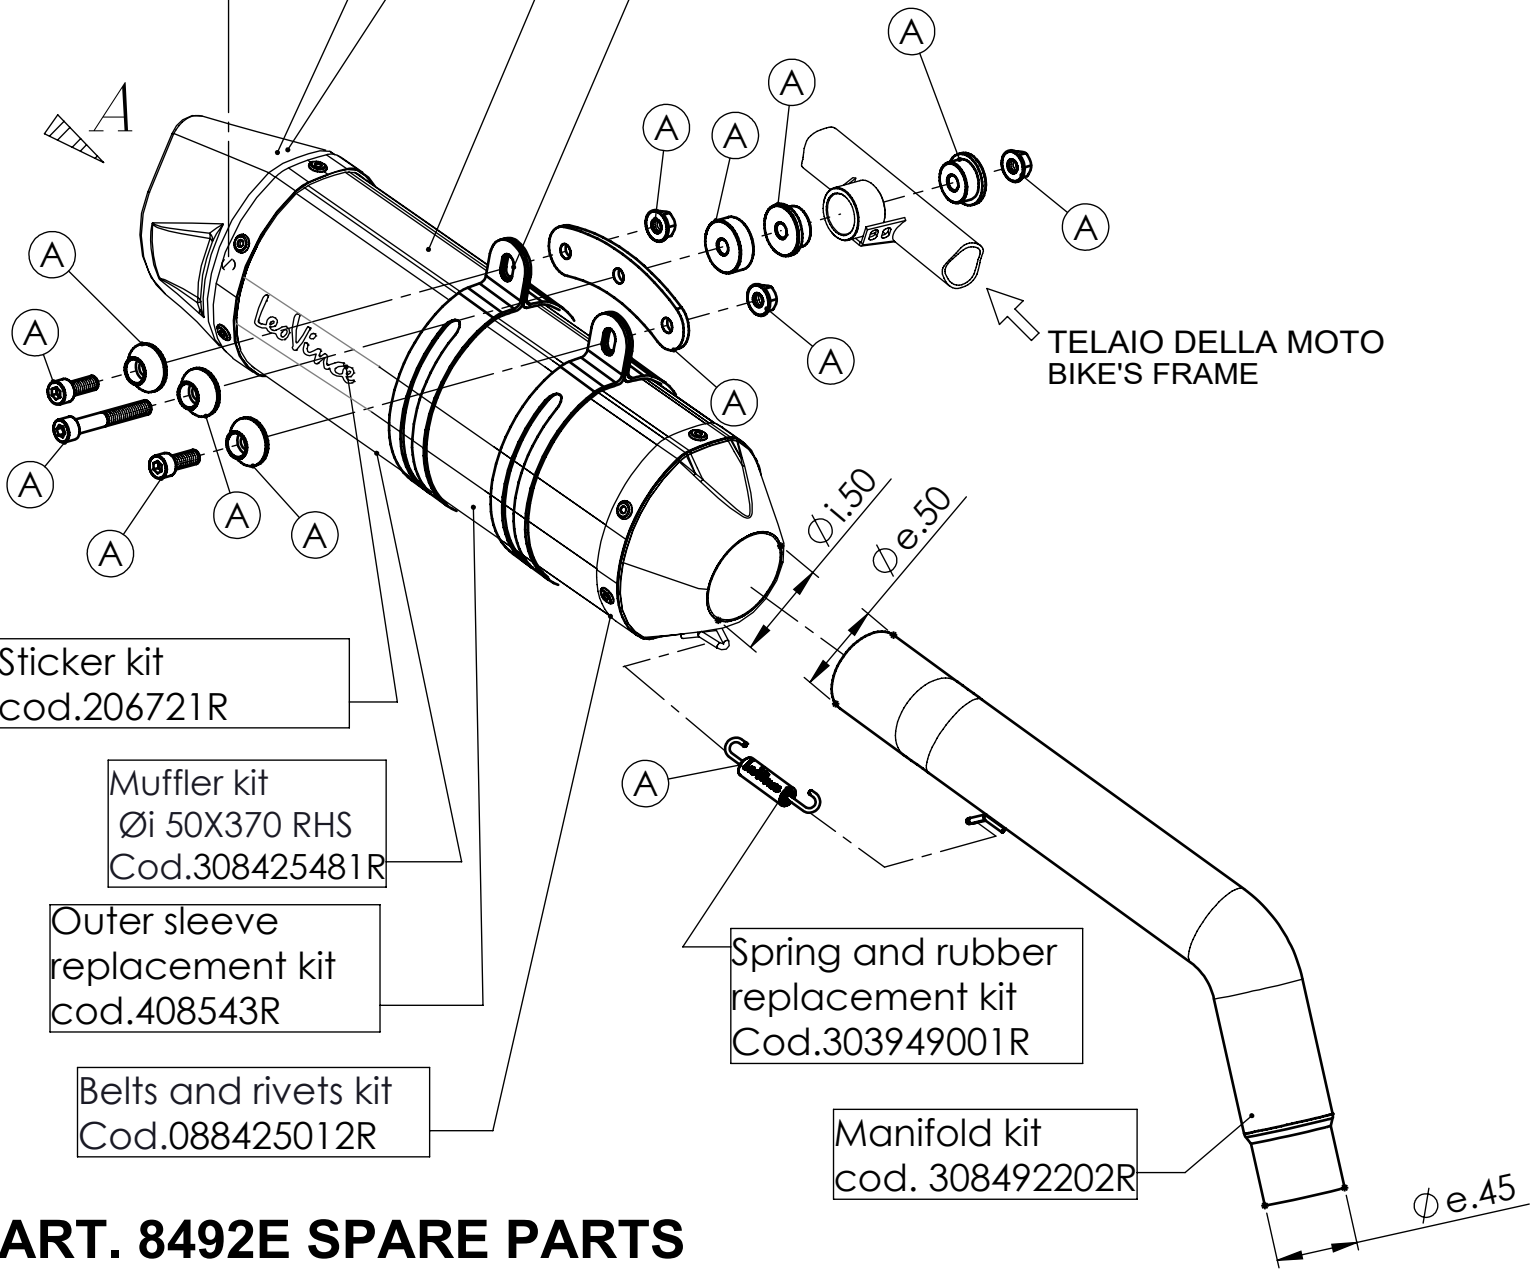

VISTA DA "A"

NB:
 I - Le valigie laterali TRIUMPH possono essere installate con il montaggio di questo silenziatore.
 GB - The TRIUMPH side cases can be installed with the assembly of this silencer.

Db-Killer 32B
 Cod.307762801R

S.s end cup set
 cod.307242711R

Muffler repack kit
 cod.414205R

Carbon clamp FB1
 Cod.306960501R

Carbon end cup set
 cod.3014000701R

SGI e13 0230 9

Sticker kit
 cod.206721R

Muffler kit
 $\phi i 50 \times 370$ RHS
 Cod.308425481R

Outer sleeve
 replacement kit
 cod.408543R

Belts and rivets kit
 Cod.088425012R

Spring and rubber
 replacement kit
 Cod.303949001R

Manifold kit
 cod. 308492202R

ART. 8492E SPARE PARTS

TRIUMPH TIGER 800 / TRIUMPH TIGER 800 i.e XC/XCA/XCX/XR/XRX

(A) FITTING KIT cod.308492601R