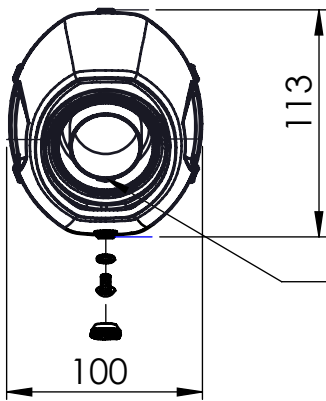

VISTA DA "A"

Db-Killer 32B
Cod.307677801R

SGI e13 0457 9

Carbon end cup set
cod.3014008701R

S.s end cup set
cod.308287711R

Carbon clamp FM1S
Cod.306958505R

PEDANA PASSEGGERO DX
PASSENGER'S R.H. FOOTBOARD

SUPPORTO PER PEDANA
FOOTBOARD SUPPORT

Manifold clamp 45 mm
cod.300045530R

ART. 8401E - SPARE PARTS

HONDA CB 600 HORNET i.e.
HONDA CB 600 F HORNET i.e.
HONDA CBR 600 F i.e

(A) FITTING KIT cod.307997601R