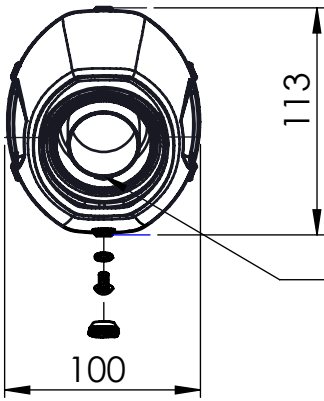

VISTA DA "A"

Db-Killer 32B
Cod.307677801R

SGI e13 0457 9

Carbon end cup set
cod.3014008701R

S.s end cup set
cod.308287711R

Carbon clamp FM1S
Cod.306958505R

PEDANA PASSEGGERO DX
PASSENGER'S R.H. FOOTBOARD

SUPPORTO PER PEDANA
FOOTBOARD SUPPORT

Manifold clamp 45 mm
cod.300045530R

ART. 8400E - SPARE PARTS

HONDA CB 600 HORNET i.e.
HONDA CB 600 F HORNET i.e.
HONDA CBR 600 F i.e

(A) FITTING KIT cod.307997601R