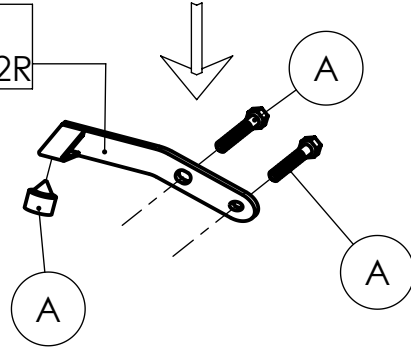

Db-killer N°32R
cod.307677801R

ONLY FOR VERSIONS WITH CENTRAL STAND

Carbon clamp kit
Cod.307659501R

S.s bracket kit
Cod.307659502R

End cap set
Cod.205757OMR

SGI e13 0457 9

A

PASSENGER'S R.H. FOOTBOARD

S.s End cap set
Cod.308284711R

Muffler repack kit
Cod.414205R

Muffler kit
Cod.308298481R

Outer sleeve
replacement kit
Cod.409117R

Spring and rubber
replacement kit
Cod.303949001R

Belts and rivets kit
Cod.085096014R

Manifold kit
Cod.307659202R

Manifold clamp ϕ 63
Cod.300063530R

ART.8298E - SPARE PARTS

YAMAHA FZ1 1000 i.e. ('06/'11)

YAMAHA FZ1 FAZER 1000 i.e. ('06/'11)

YAMAHA FZ1 FAZER GT 1000 i.e. ('08/'10)

(A) FITTING KIT cod. 307659601R