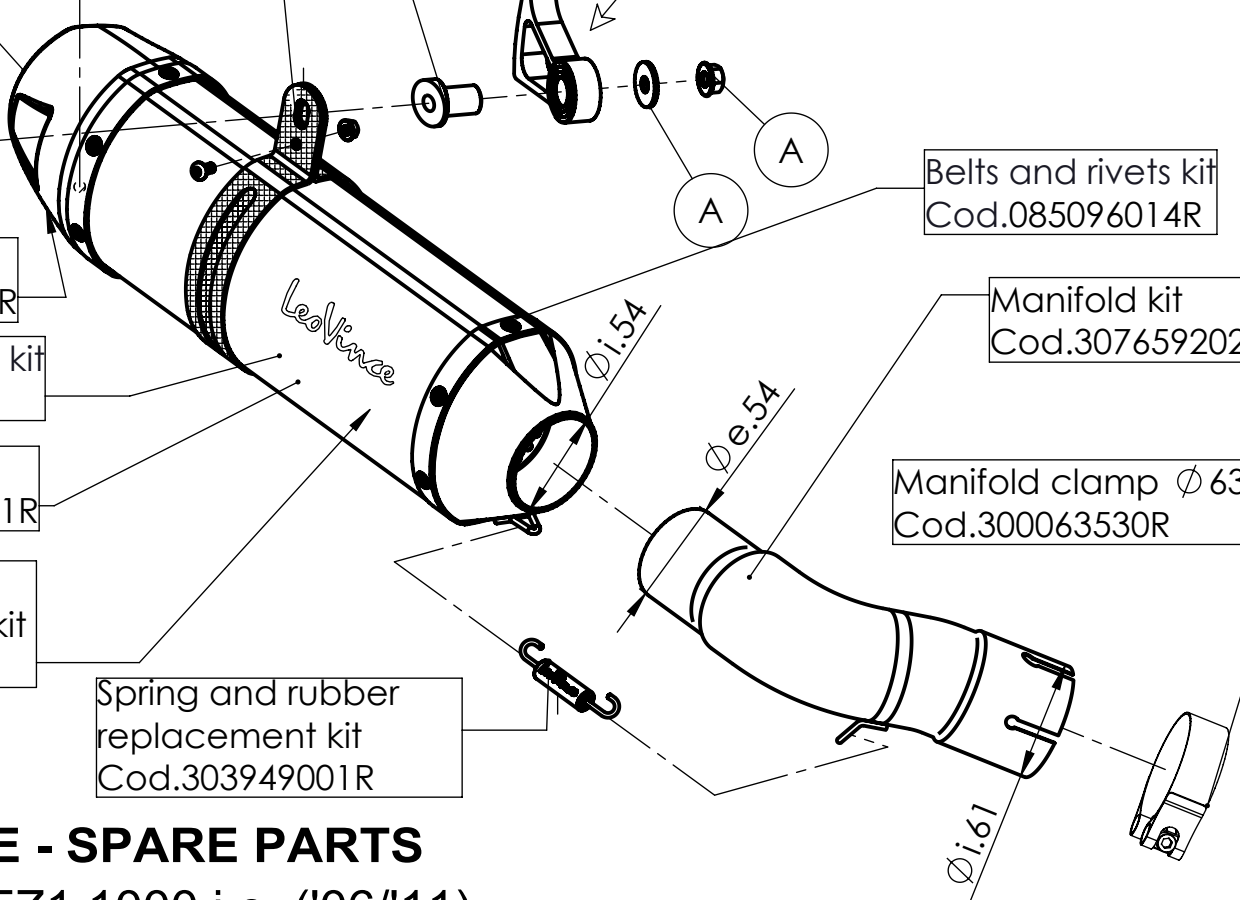

Db-killer N°32R
cod.307677801R

ONLY FOR VERSIONS WITH CENTRAL STAND

Carbon clamp kit
Cod.307659501R

S.s bracket kit
Cod.307659502R

End cap set
Cod.205757OMR

SGI e13 0457 9

A

PASSENGER'S R.H. FOOTBOARD

S.s End cap set
Cod.308284711R

Muffler repack kit
Cod.414205R

Muffler kit
Cod.308298481R

Outer sleeve
replacement kit
Cod.409117R

Spring and rubber
replacement kit
Cod.303949001R

Belts and rivets kit
Cod.085096014R

Manifold kit
Cod.307659202R

Manifold clamp ϕ 63
Cod.300063530R

ART.8298E - SPARE PARTS

YAMAHA FZ1 1000 i.e. ('06/'11)

YAMAHA FZ1 FAZER 1000 i.e. ('06/'11)

YAMAHA FZ1 FAZER GT 1000 i.e. ('08/'10)

(A) FITTING KIT cod. 307659601R