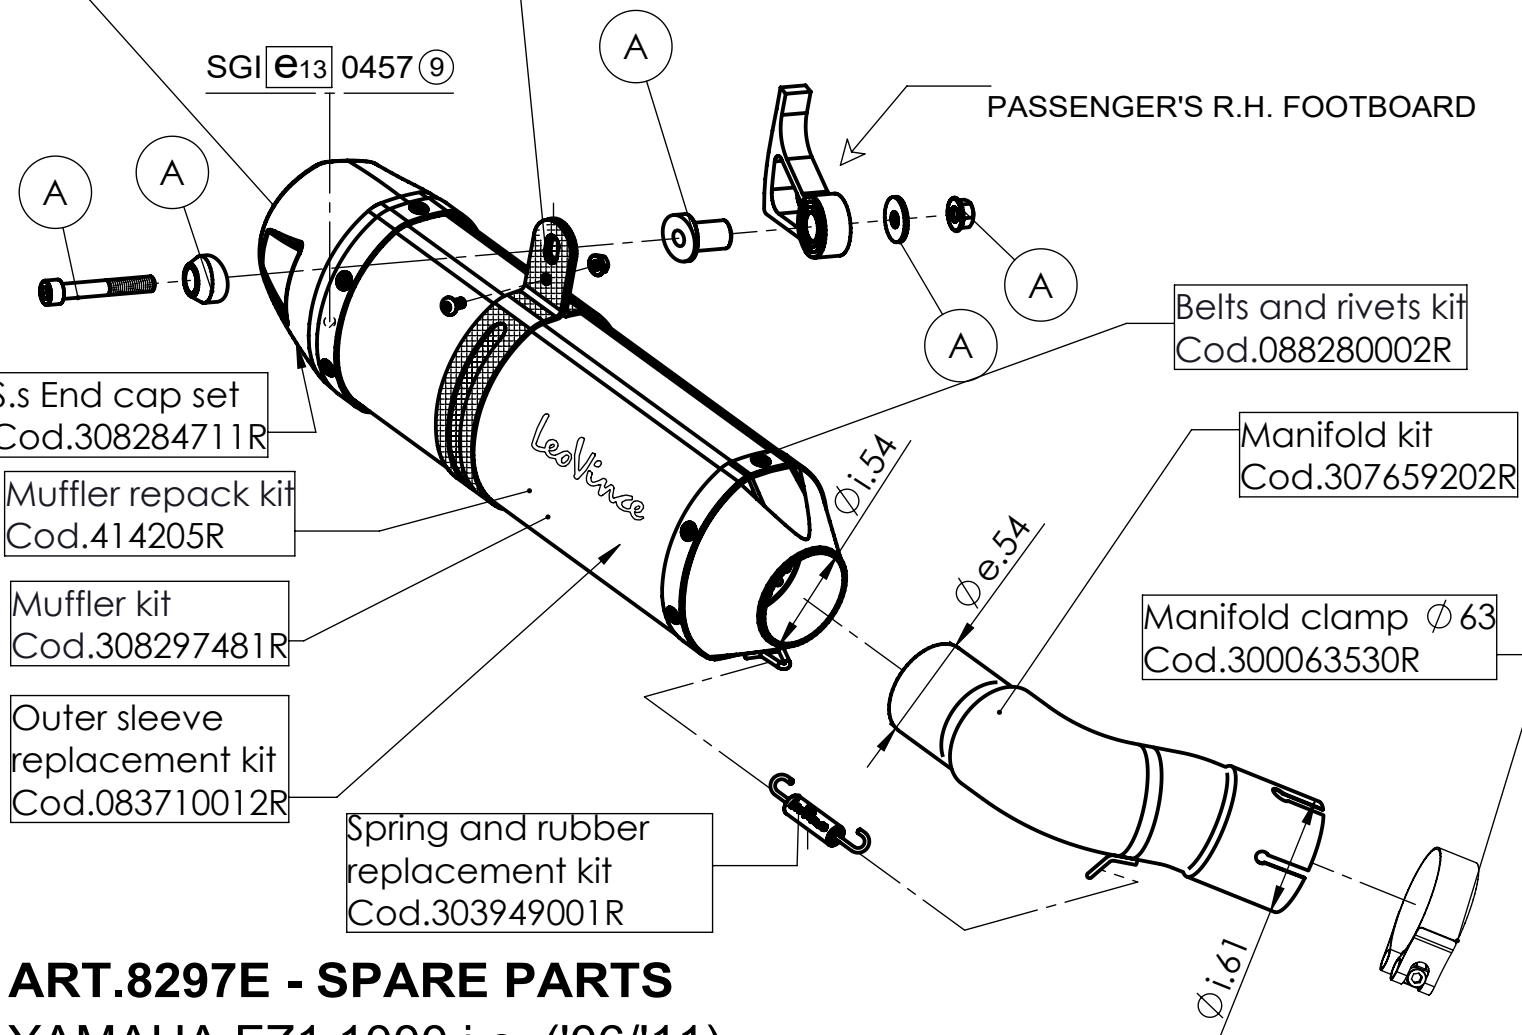

Db-killer N°32R
cod.307677801R

Carbon clamp kit
Cod.307659501R

End cap set
Cod.205757OMR

SGI e_{13} 0457 9

S.s bracket kit
Cod.307659502R

ONLY FOR VERSIONS WITH CENTRAL STAND

PASSENGER'S R.H. FOOTBOARD

Belts and rivets kit
Cod.088280002R

Manifold kit
Cod.307659202R

Manifold clamp ϕ 63
Cod.300063530R

Spring and rubber
replacement kit
Cod.303949001R

Outer sleeve
replacement kit
Cod.083710012R

Muffler kit
Cod.308297481R

Muffler repack kit
Cod.414205R

S.s End cap set
Cod.308284711R

ART.8297E - SPARE PARTS

YAMAHA FZ1 1000 i.e. ('06/'11)

YAMAHA FZ1 FAZER 1000 i.e. ('06/'11)

YAMAHA FZ1 FAZER GT 1000 i.e. ('08/'10)

(A) FITTING KIT cod. 307659601R