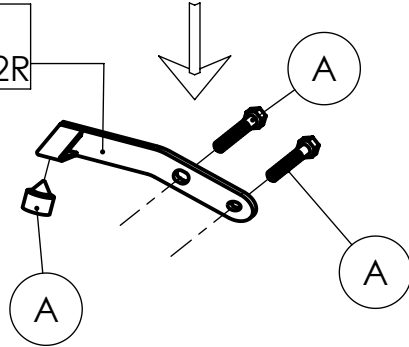

Db-killer N°32R
cod.307677801R

Carbon clamp kit
Cod.307659501R

End cap set
Cod.205757OMR

SGI e_{13} 0457 9

S.s bracket kit
Cod.307659502R

ONLY FOR VERSIONS WITH CENTRAL STAND

PASSENGER'S R.H. FOOTBOARD

Belts and rivets kit
Cod.088280002R

Manifold kit
Cod.307659202R

Manifold clamp ϕ 63
Cod.300063530R

Spring and rubber
replacement kit
Cod.303949001R

Outer sleeve
replacement kit
Cod.083710012R

Muffler kit
Cod.308297481R

Muffler repack kit
Cod.414205R

S.s End cap set
Cod.308284711R

ART.8297E - SPARE PARTS

YAMAHA FZ1 1000 i.e. ('06/'11)

YAMAHA FZ1 FAZER 1000 i.e. ('06/'11)

YAMAHA FZ1 FAZER GT 1000 i.e. ('08/'10)

(A) FITTING KIT cod. 307659601R