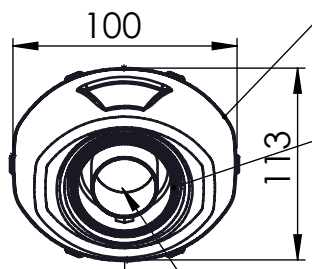

Muffler repack kit
 cod.414205R

Belts and rivets kit
 Cod.088284015R

Sticker kit
 cod.206721R

Original parts

Parti originali
 Original parts

Manifold kit
 cod. 308284204R

Manifold clamp
 Cod.300053530R

RIMUOVERE DEFINITIVAMENTE
 DEFINITELY REMOVE

Pipe N°848 s.s
 cod. 308284203

Bracket s.s kit
 cod. 307002502R

Manifold kit
 cod. 307904202R

Manifold clamp
 Cod.300049530R

VISTA DA "A"

End cup set
 cod.2057570MR

S.s end cup set
 cod.308284711R

Db-Killer 32BF
 Cod.307919801R