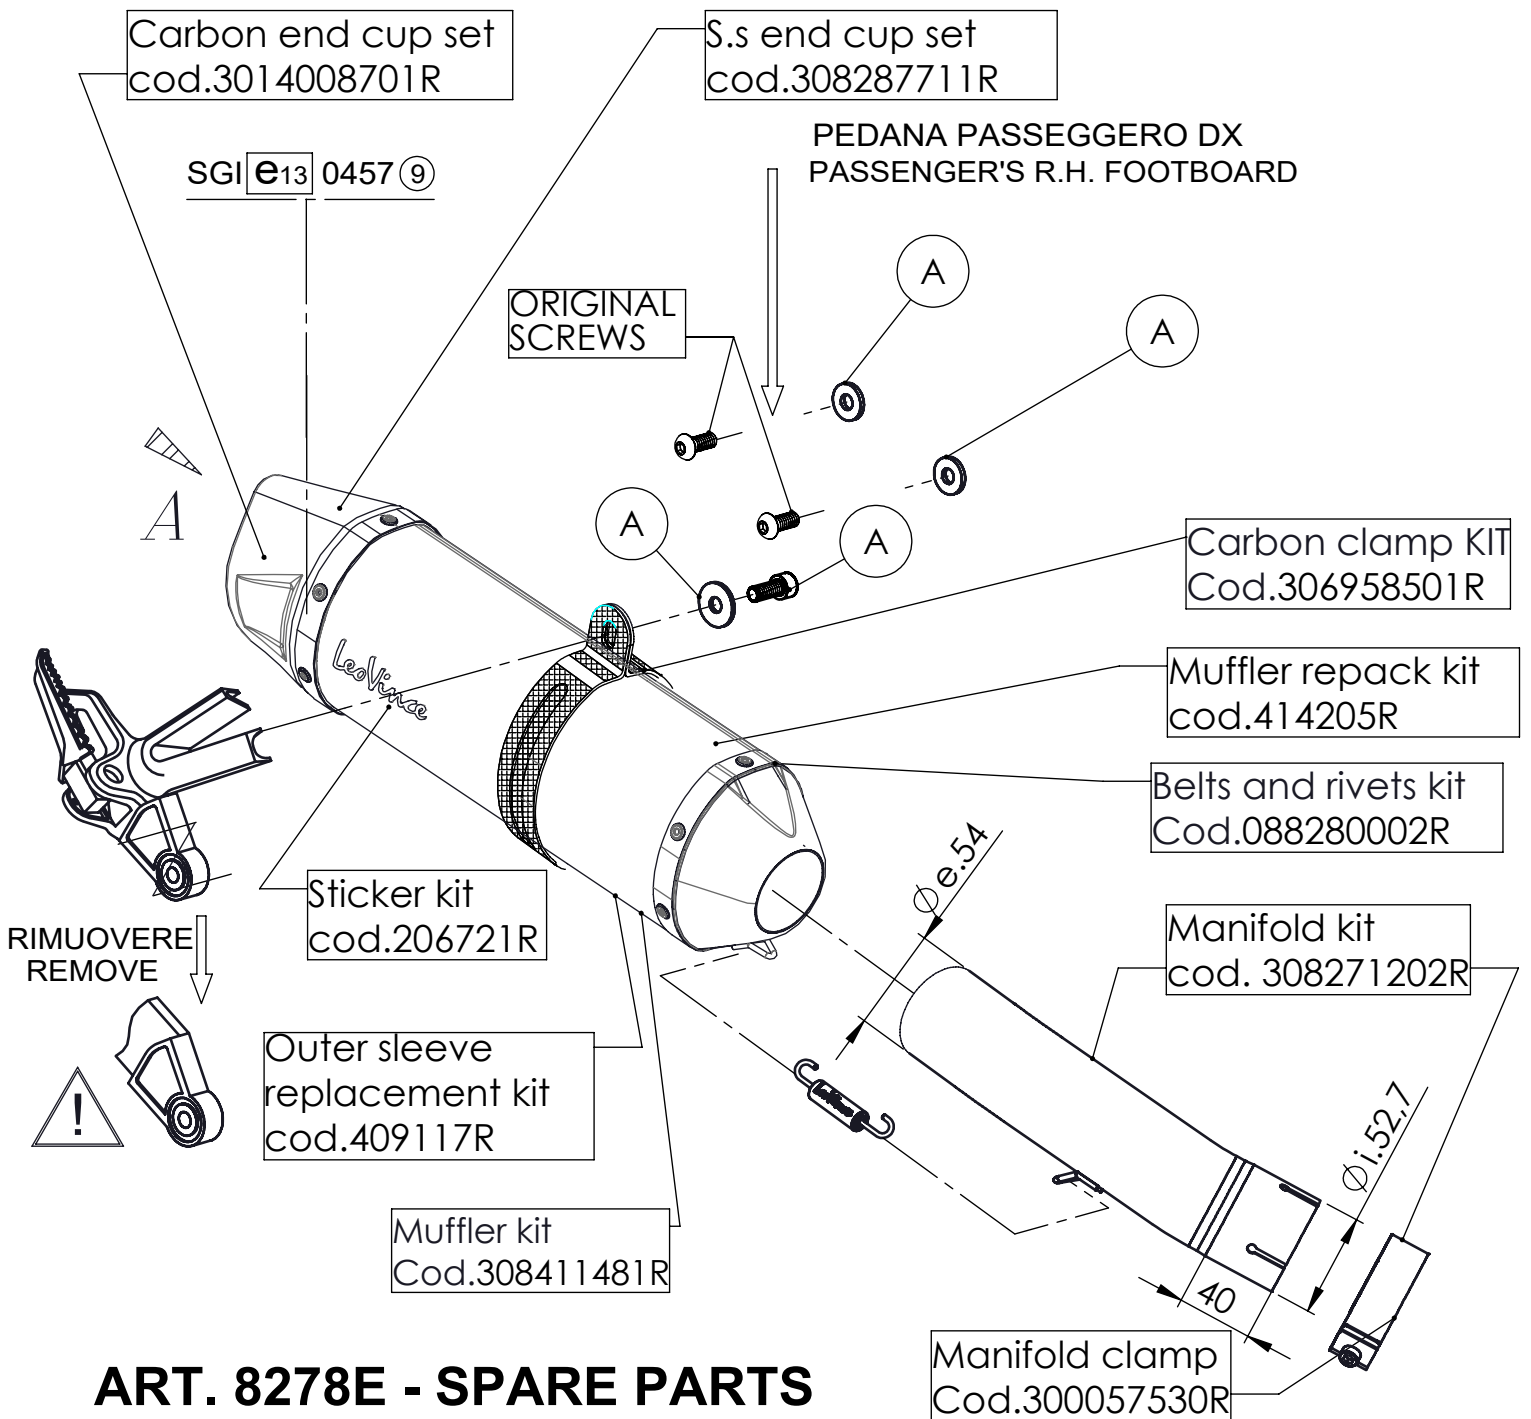

\_Fits with original centre stande

\_In order to install LeoVince exhaust, first remove the bracket holding up the original muffler and which is bolted to the passenger's right hand footpeg with screws (as show in the drawing).

## ART. 8278E - SPARE PARTS

YAMAHA FZ8 i.e / YAMAHA FAZER 8 i.e

**(A)** FITTING KIT cod.308271601