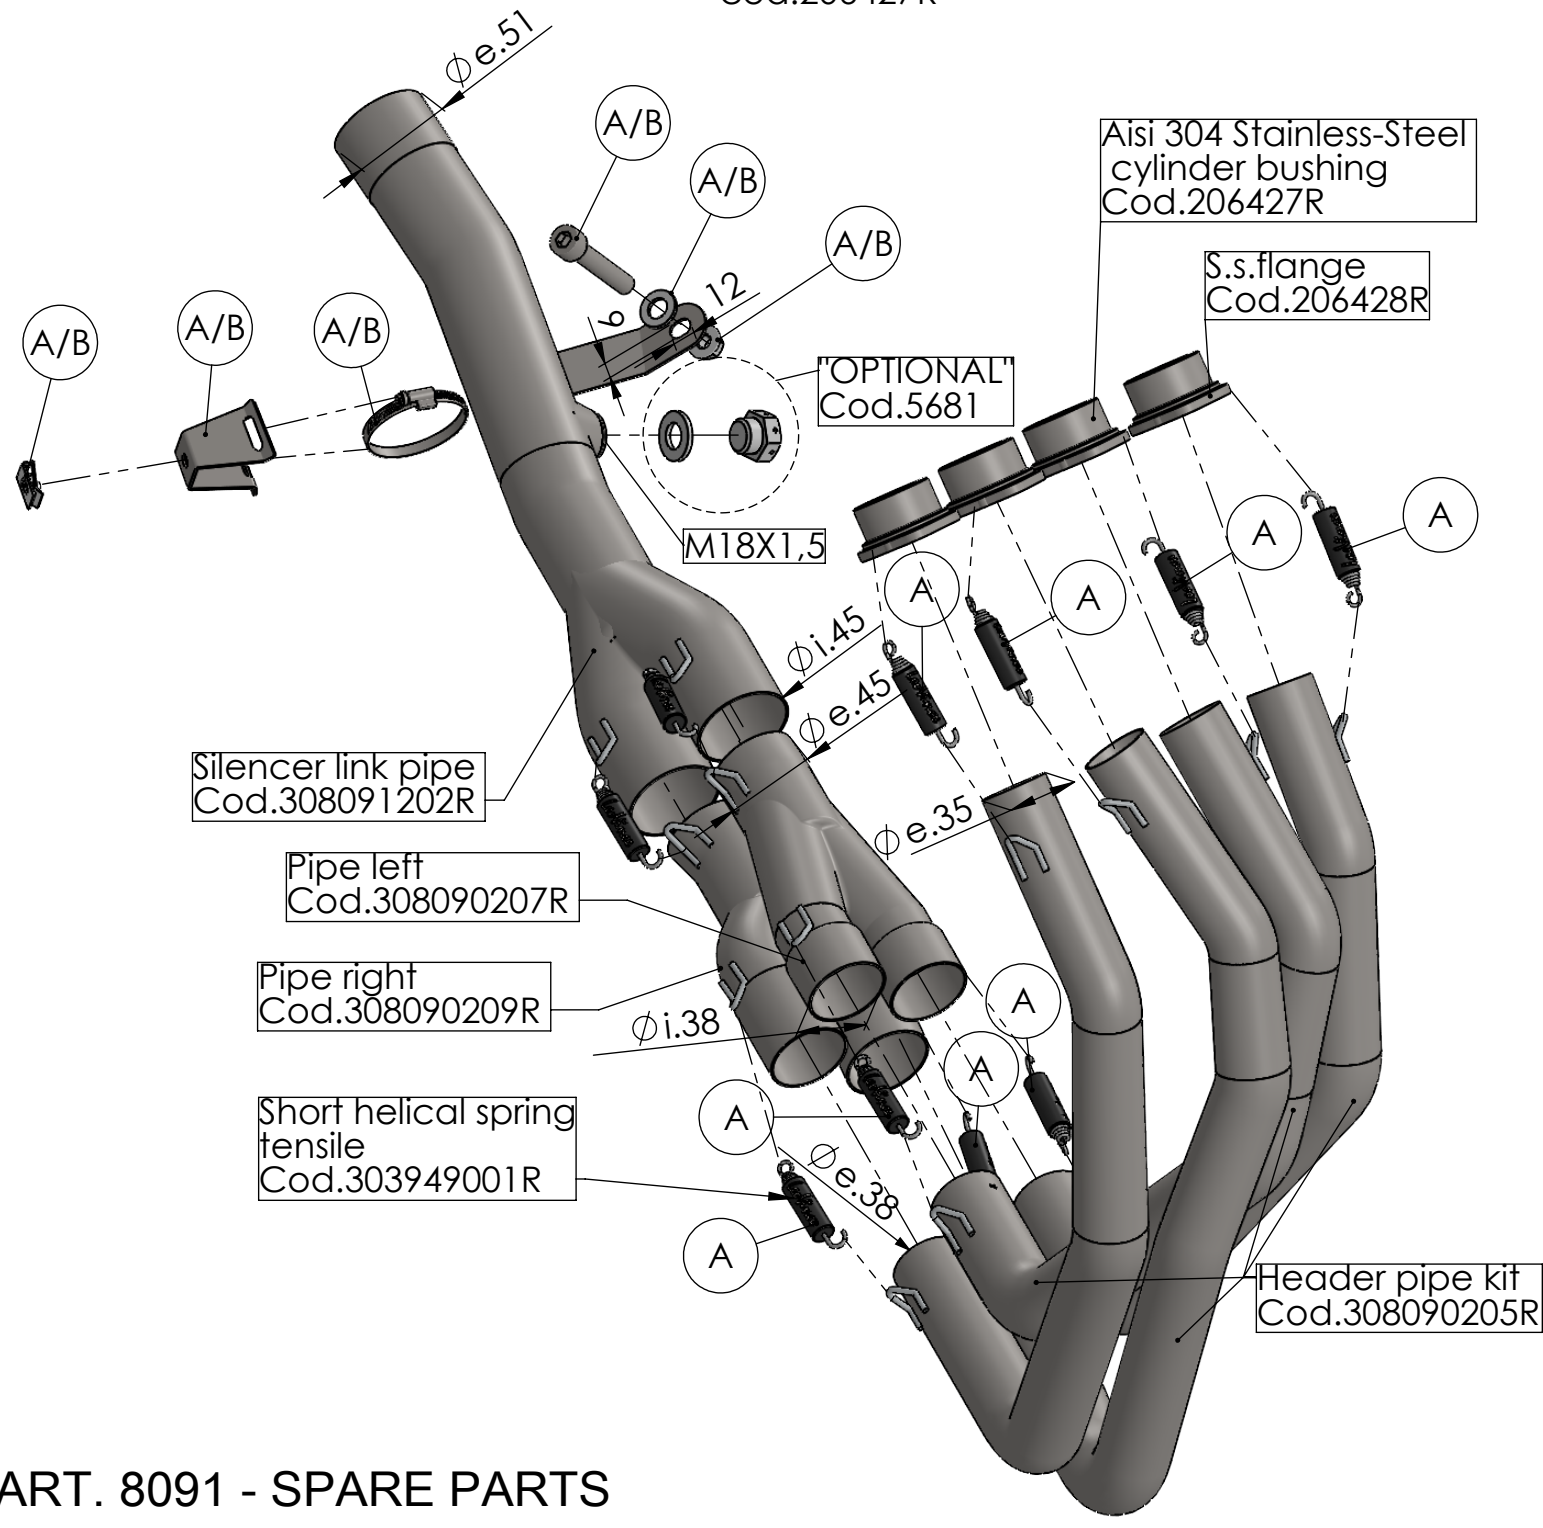

Notice:
the original heat shield
can be fitted back in position.

ART. 8091 - SPARE PARTS

KAWASAKI Z 900

- (A) FITTING KIT cod.308091601R
- (B) FITTING KIT cod.308091602R