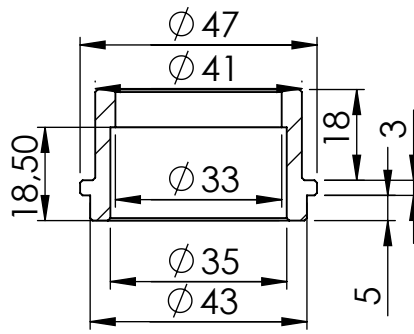

Flange Sp.5 mm s.s.
Cod.206428R

Busher s.s.
Cod.206427R

Notice:
the original heat shield can
be fitted back in position

ART. 8090 SPARE PARTS

KAWASAKI Z900RS/CAFE

(A) FITTING KIT Cod. 308090601R