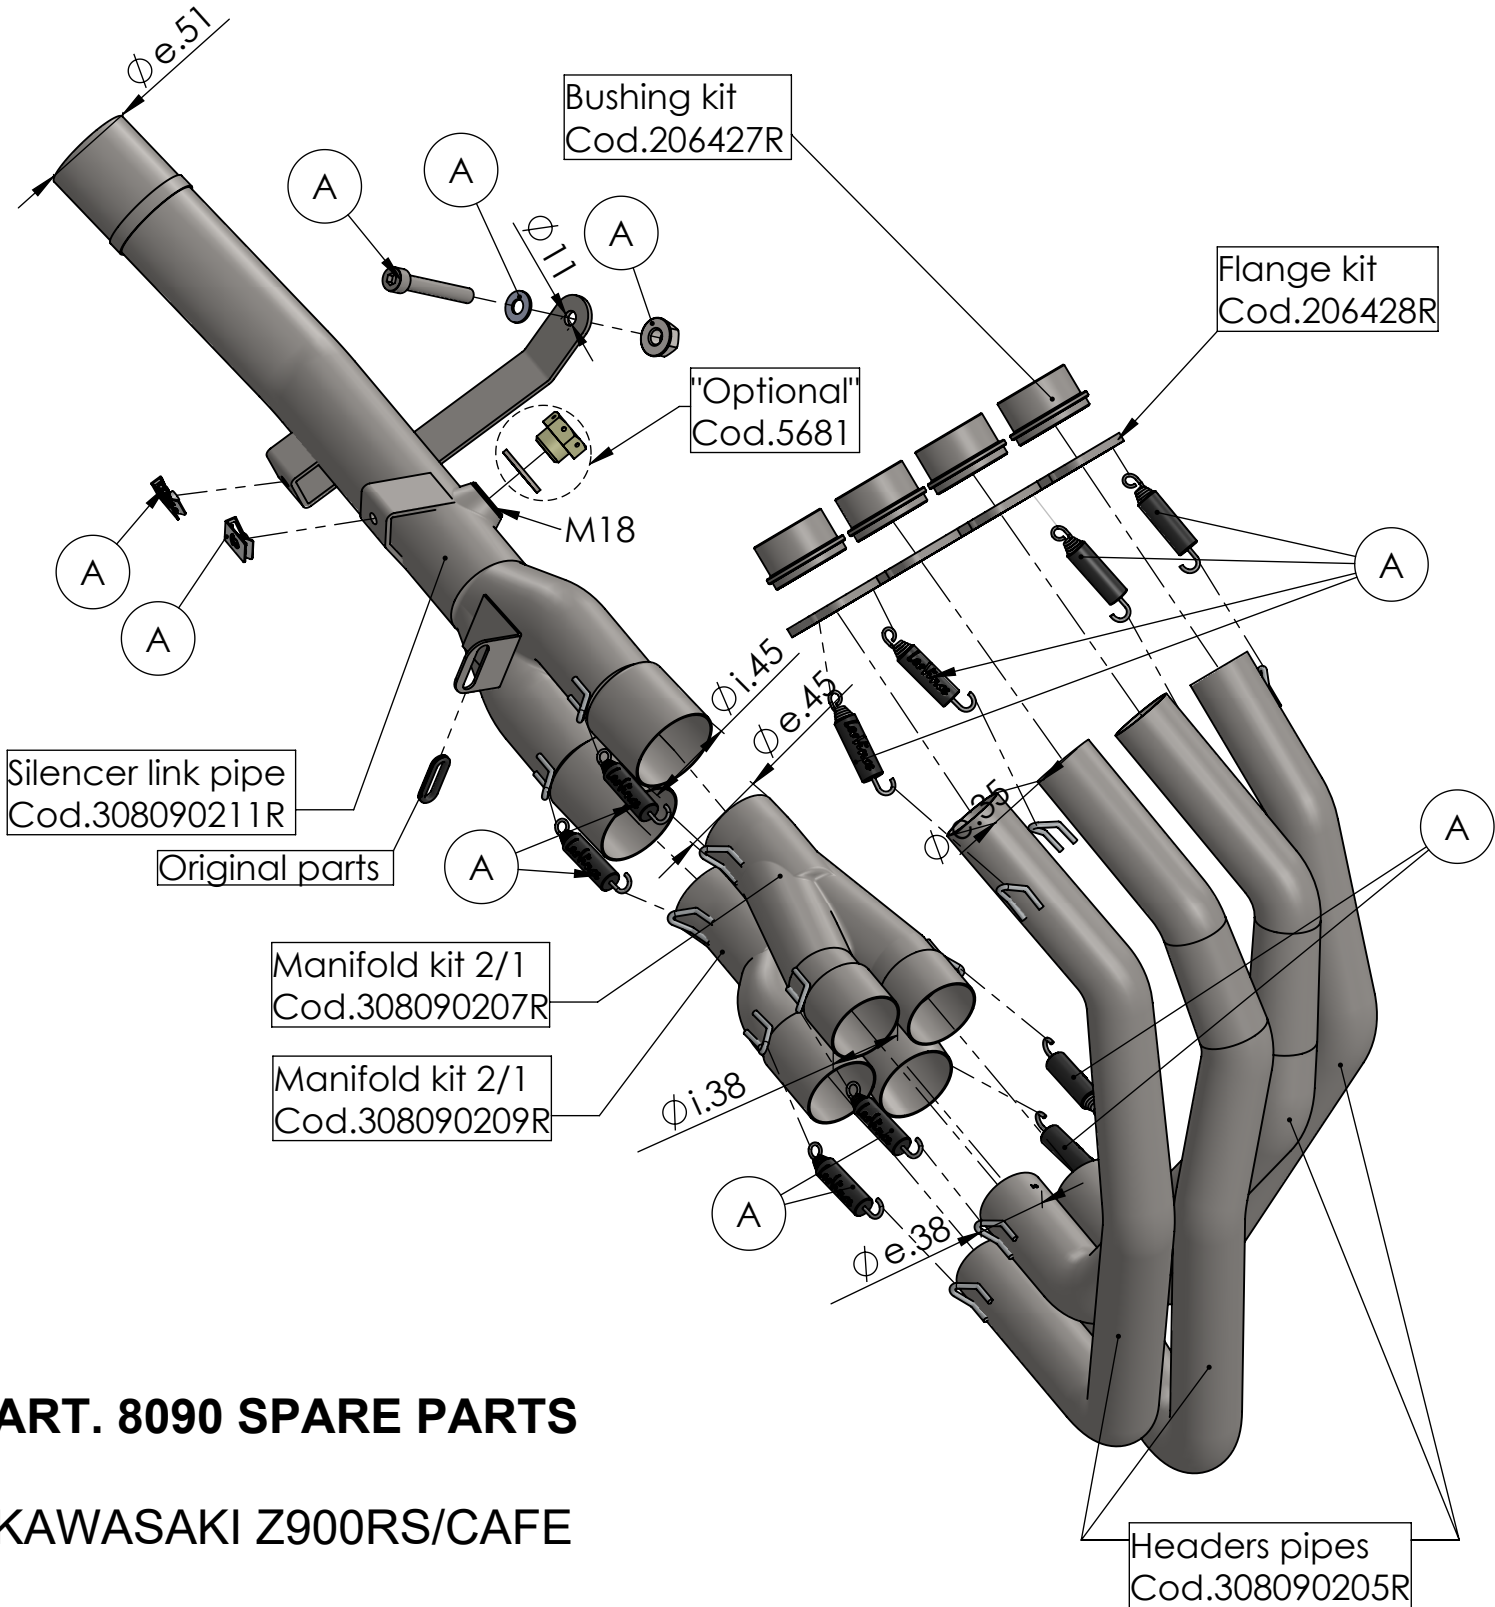

Flange Sp.5 mm s.s.
Cod.206428R

Busher s.s.
Cod.206427R

Notice:
the original heat shield can
be fitted back in position

ART. 8090 SPARE PARTS

KAWASAKI Z900RS/CAFE

(A) FITTING KIT Cod. 308090601R