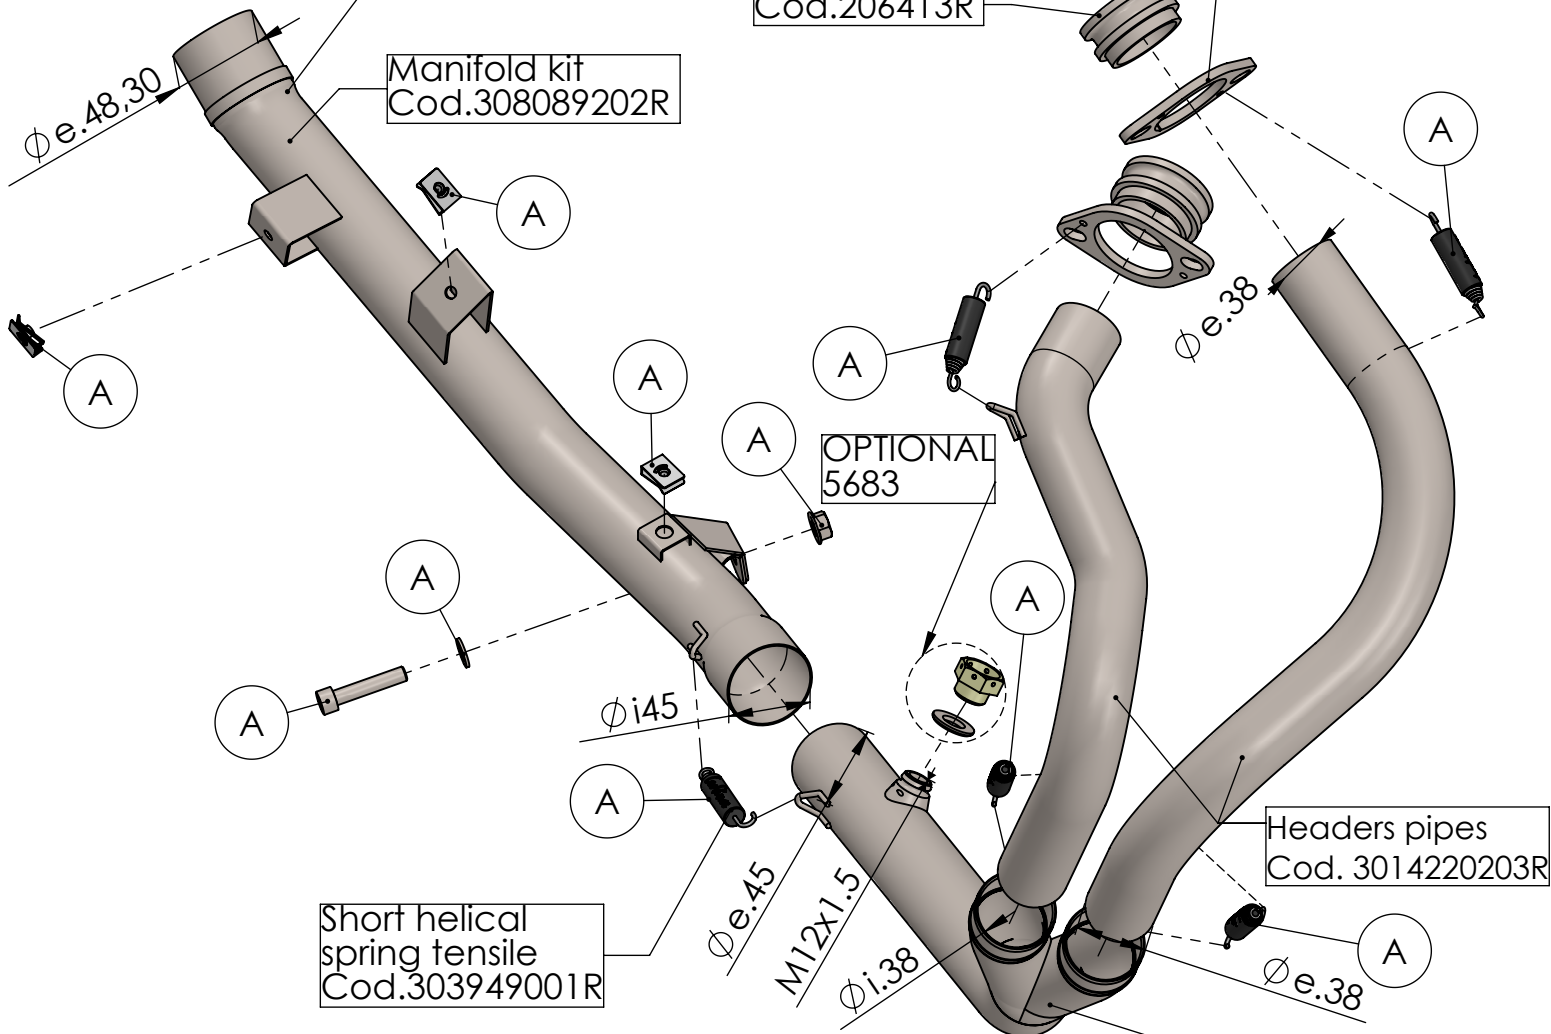

CILINDER FLANGE SP. 5mm
Cod. 206412

CILINDER BUSHING
Cod. 206413

Warning:
Headers pipes can be fitted with the stock silencer only

Flange kit Cod. 206412

Bushing Kit Cod.206413R

Manifold kit Cod.308089202R

Short helical spring tensile Cod.303949001R

OPTIONAL 5683

Headers pipes Cod. 3014220203R

Manifold kit 2/1 Cod.3014220205R

WARNING

- it is advisable to optimize the carburation by remapping the stock ECU or by adopting an additional ECU unit.

ART. 8089 SPARE PARTS

HONDA CRF1000 L AFRICA TWIN

(Compatible with stock exhaust only, not compatible with LeoVince slip-on)

(A) FITTING KIT Cod. 308089601R