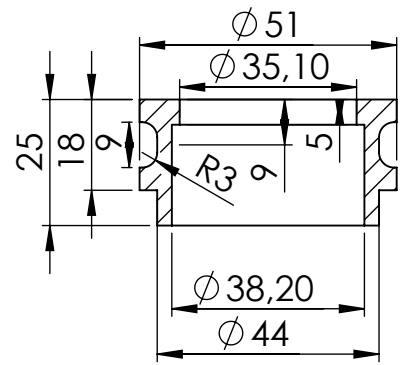

CILINDER FLANGE SP. 5mm
Cod. 206412

CILINDER BUSHING
Cod. 206413

Warning:
Headers pipes can be fitted with the stock silencer only

Flange kit Cod. 206412

Bushing Kit Cod.206413R

Manifold kit Cod.308089202R

Short helical spring tensile Cod.303949001R

OPTIONAL 5683

Headers pipes Cod. 3014220203R

Manifold kit 2/1 Cod.3014220205R

WARNING

- it is advisable to optimize the carburation by remapping the stock ECU or by adopting an additional ECU unit.

ART. 8089 SPARE PARTS

HONDA CRF1000 L AFRICA TWIN

(Compatible with stock exhaust only, not compatible with LeoVince slip-on)

(A) FITTING KIT Cod. 308089601R