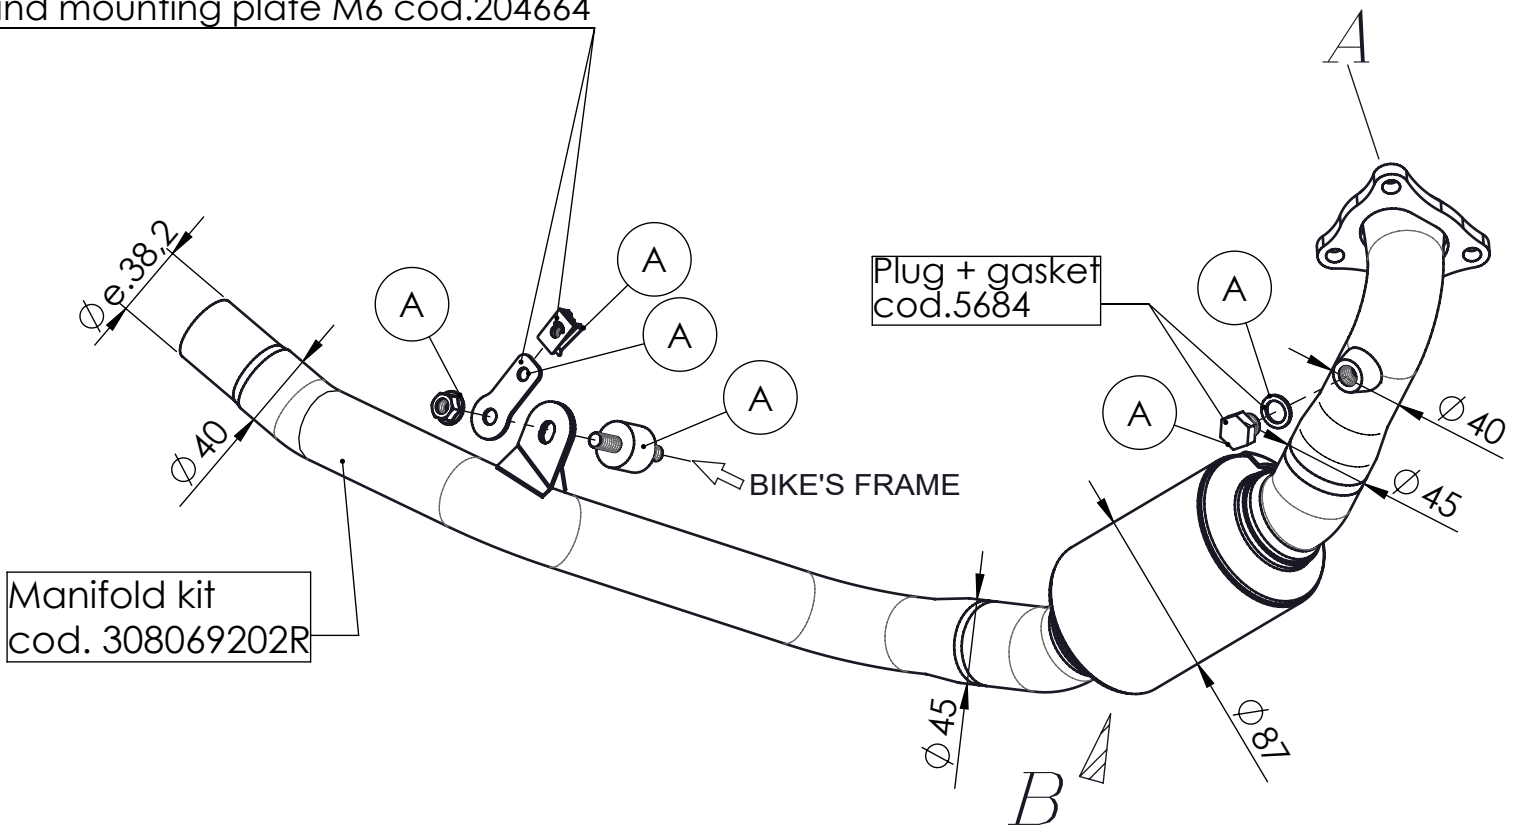

WARNING:
 for NC 750 X MY 2021
 do not use bracket cod.088069007
 and mounting plate M6 cod.204664

ART. 8069 - SPARE PARTS

HONDA INTEGRA 700/750/DCT/ABS - NC 700/750 S /DCT/ABS
 NC 700/750 X DCT/ABS
 (compatible both with the stock exhaust abd the LeoVince slip-on)

Ⓐ FITTING KIT cod.308069601R