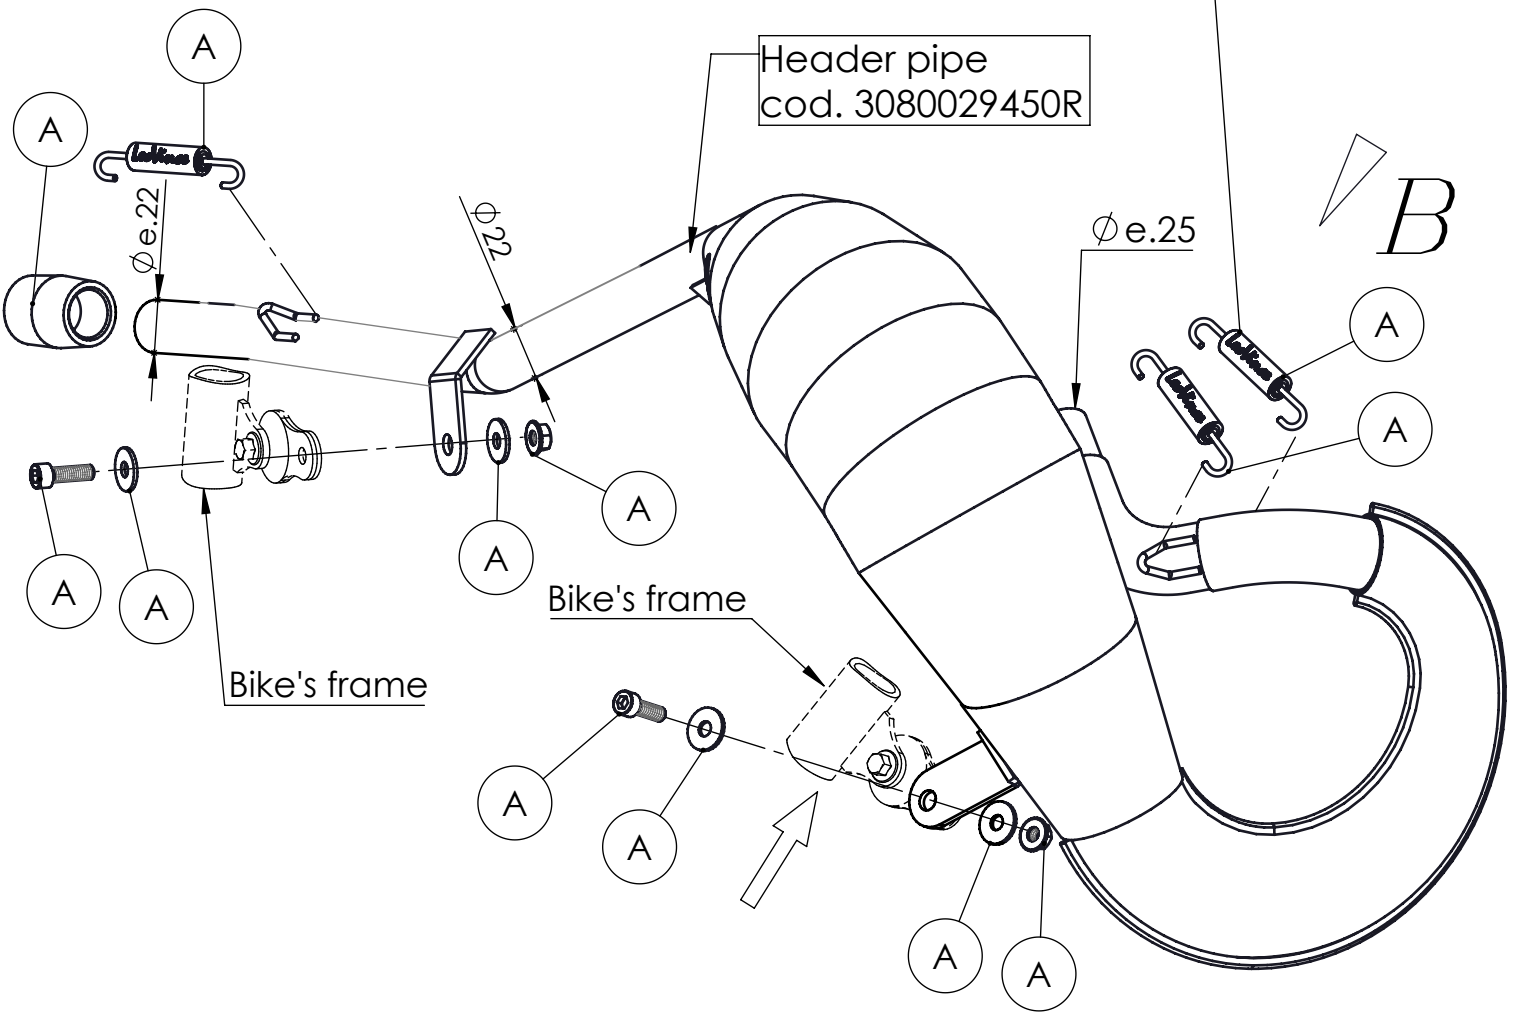

Spring and rubber  
replacement kit  
Cod.303949001R

Header pipe  
cod. 3080029450R

Bike's frame

Bike's frame

Dettaglio "B"

**ART. 80029**

BETA RR 50 ENDURO / SPORT / RACING  
(compatible with original and LeoVince exhaust)

(A) FITTING KIT cod.3080029601R