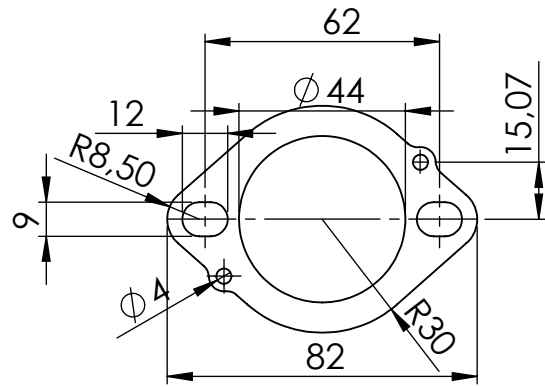

bushing
cod. 204833

Flange sp. 5mm
cod.204569

4X Short helical spring
tensile
Cod.303949001

Bushing kit
Cod.204833R

Flange kit
Cod.204569R

ORIGINAL SCREW

Header pipe
Cod.3080010203R

OPTIONAL
COD.5683

Pipe 2/1
Cod.3080010205R

M 12X1.25

WARNING

it is advisable to optimize the carburation by remapping the stock ECU or by adopting an additional ECU unit.

ART. 80010 - SPARE PARTS

YAMAHA YAMAHA TÉNÉRÉ 700

(COMPATIBLE WITH STOCK SILENCER OR LEOVINCE SLIP-ON 14330E-14330EB)
(fits with original panniers, skid plate, engine guard and centre stand)

(A) FITTING KIT Cod. 3080010602R