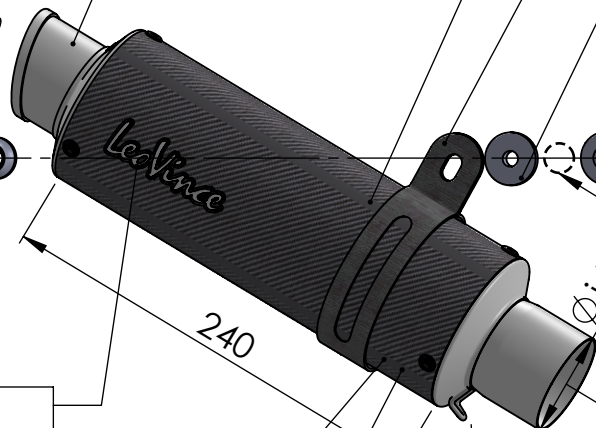

Muffler kit
Cod.3033396471UR

Silencer clamp
Cod.303396501R

Db-Killer kit ϕ 25
Cod.303457802R

S.s end cap set
Cod.303430711NR

ORIGINAL SPACER

DO NOT USE ORIGINAL
GRAPHITE BUSHING

BIKE'S
FRAME

Link Pipe N°1394
cod. 3015249202R

Sticker kit
Cod.206733R

Muffler repack kit
cod.414206R

Outer sleeve
replacement kit
Cod.083457002MNR

Spring and rubber
replacement kit
Cod.303949001R

Strap in S.s. ϕ 49
Cod.300049530R

ART. 3399MU - SPARE PARTS

KTM DUKE 125 / DUKE 390

Ⓐ FITTING KIT cod.3015249601R