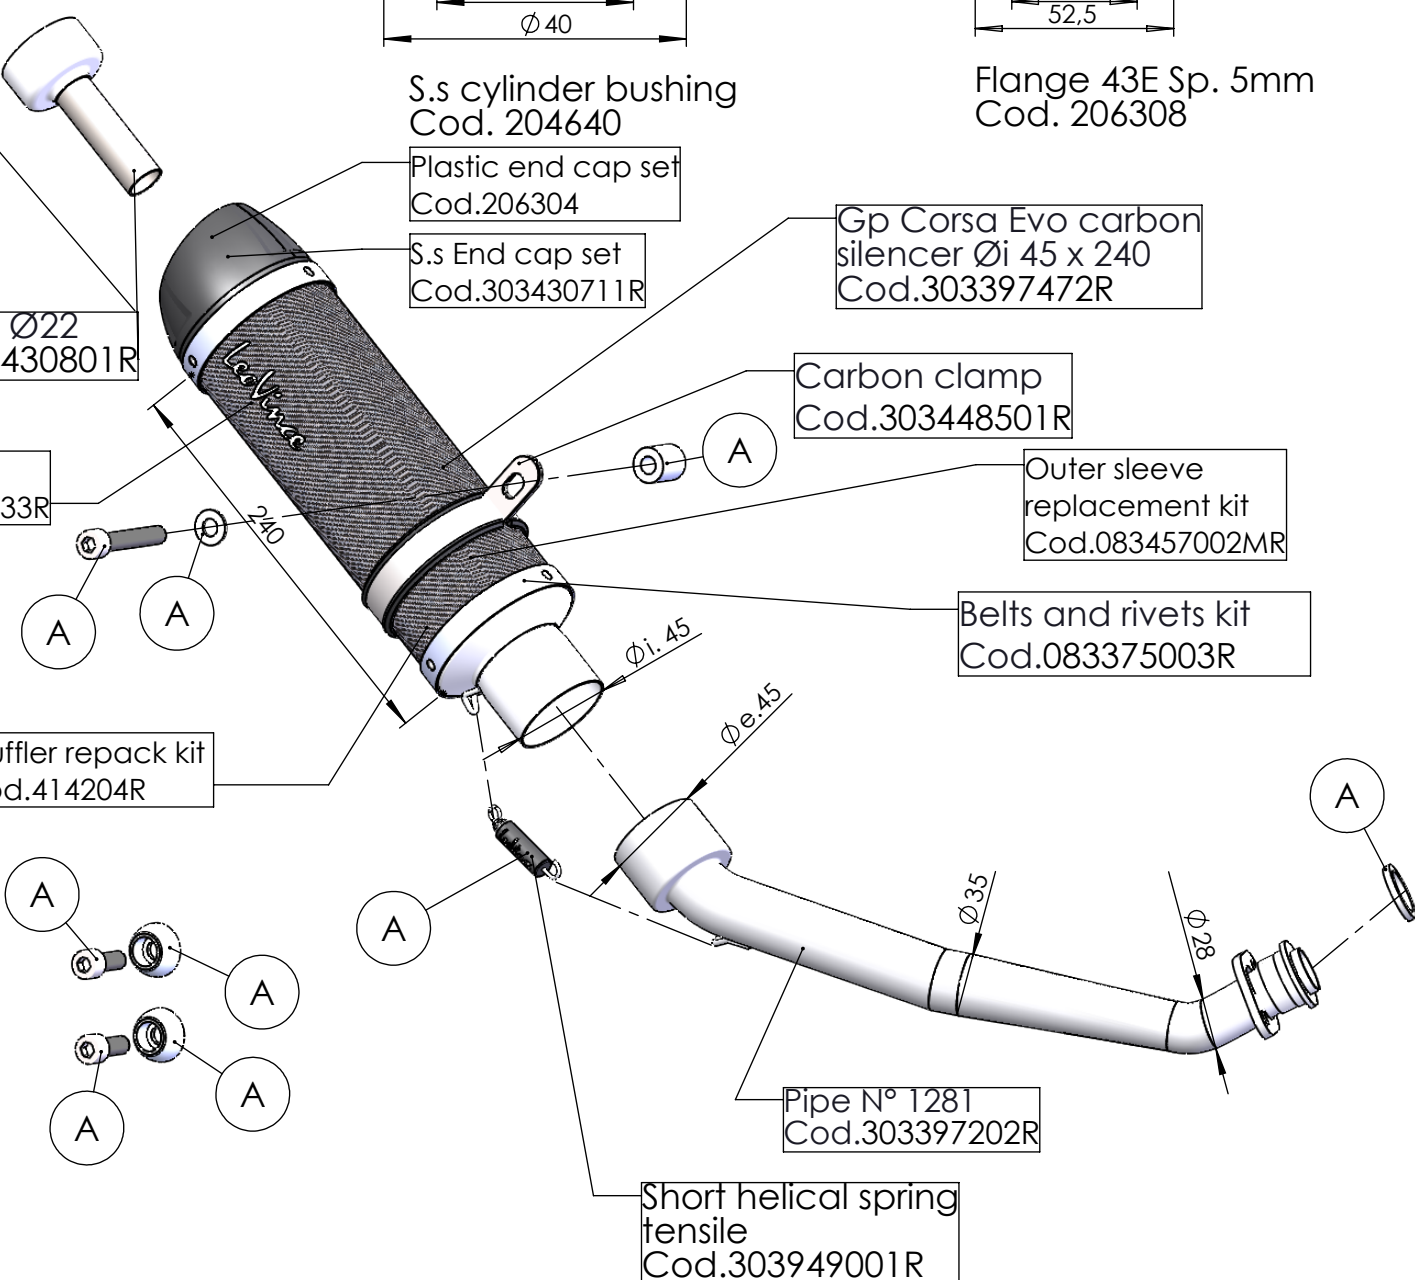

S.S cylinder bushing  
Cod. 204640

Flange 43E Sp. 5mm  
Cod. 206308

Plastic end cap set  
Cod.206304

S.s End cap set  
Cod.303430711R

Gp Corsa Evo carbon  
silencer  $\Phi$ i 45 x 240  
Cod.303397472R

Carbon clamp  
Cod.303448501R

Outer sleeve  
replacement kit  
Cod.083457002MR

Belts and rivets kit  
Cod.083375003R

Pipe N° 1281  
Cod.303397202R

Short helical spring  
tensile  
Cod.303949001R

DB-Killer  $\Phi$ 22  
Cod.303430801R

Sticker kit  
Cod.206733R

## ART.3397E - SPARE PARTS

HONDA PCX 125

(A) FITTING KIT Cod. 303397601R