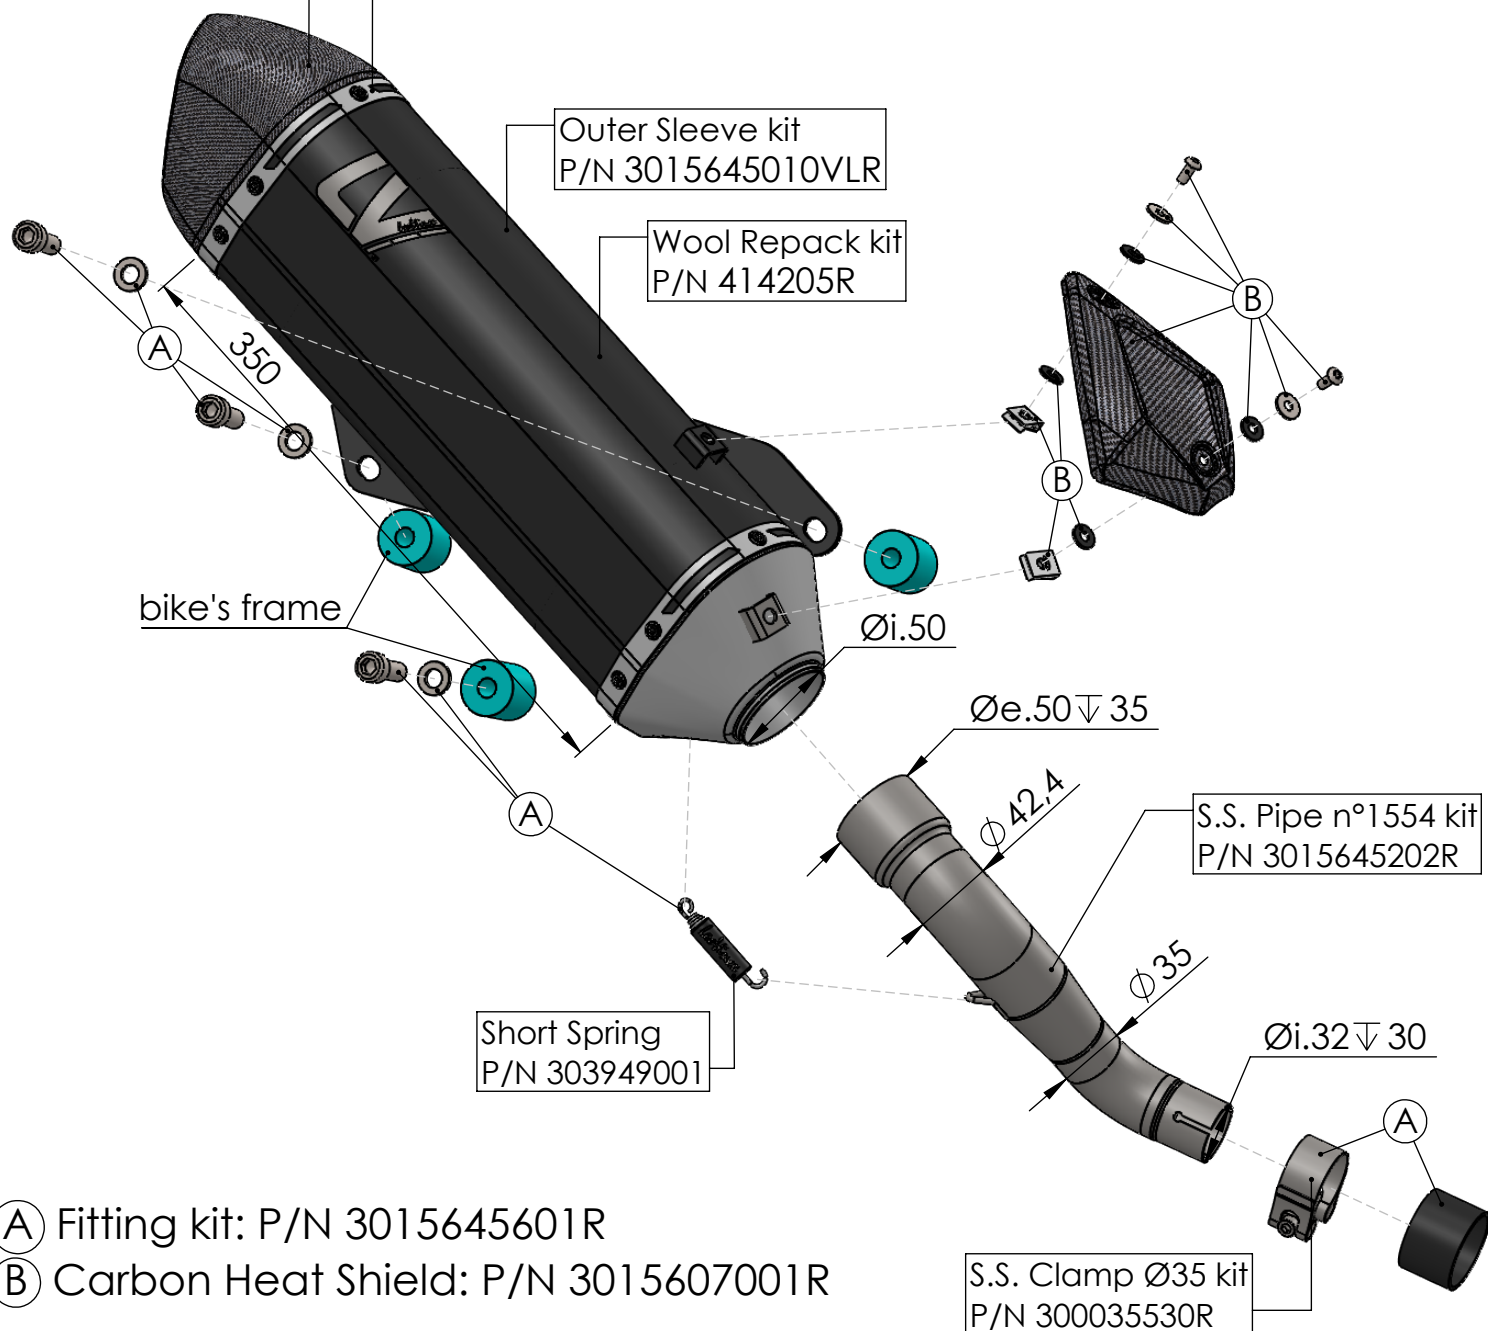

S.S. Muffler kit
P/N 3015645485R

Belts and Rivets kit
P/N 0815645008R

(A) Fitting kit: P/N 3015645601R

(B) Carbon Heat Shield: P/N 3015607001R

ART. 15645B - SPARE PARTS

HONDA SH 125

SLIP-ON LV-14 BLACK EDITION