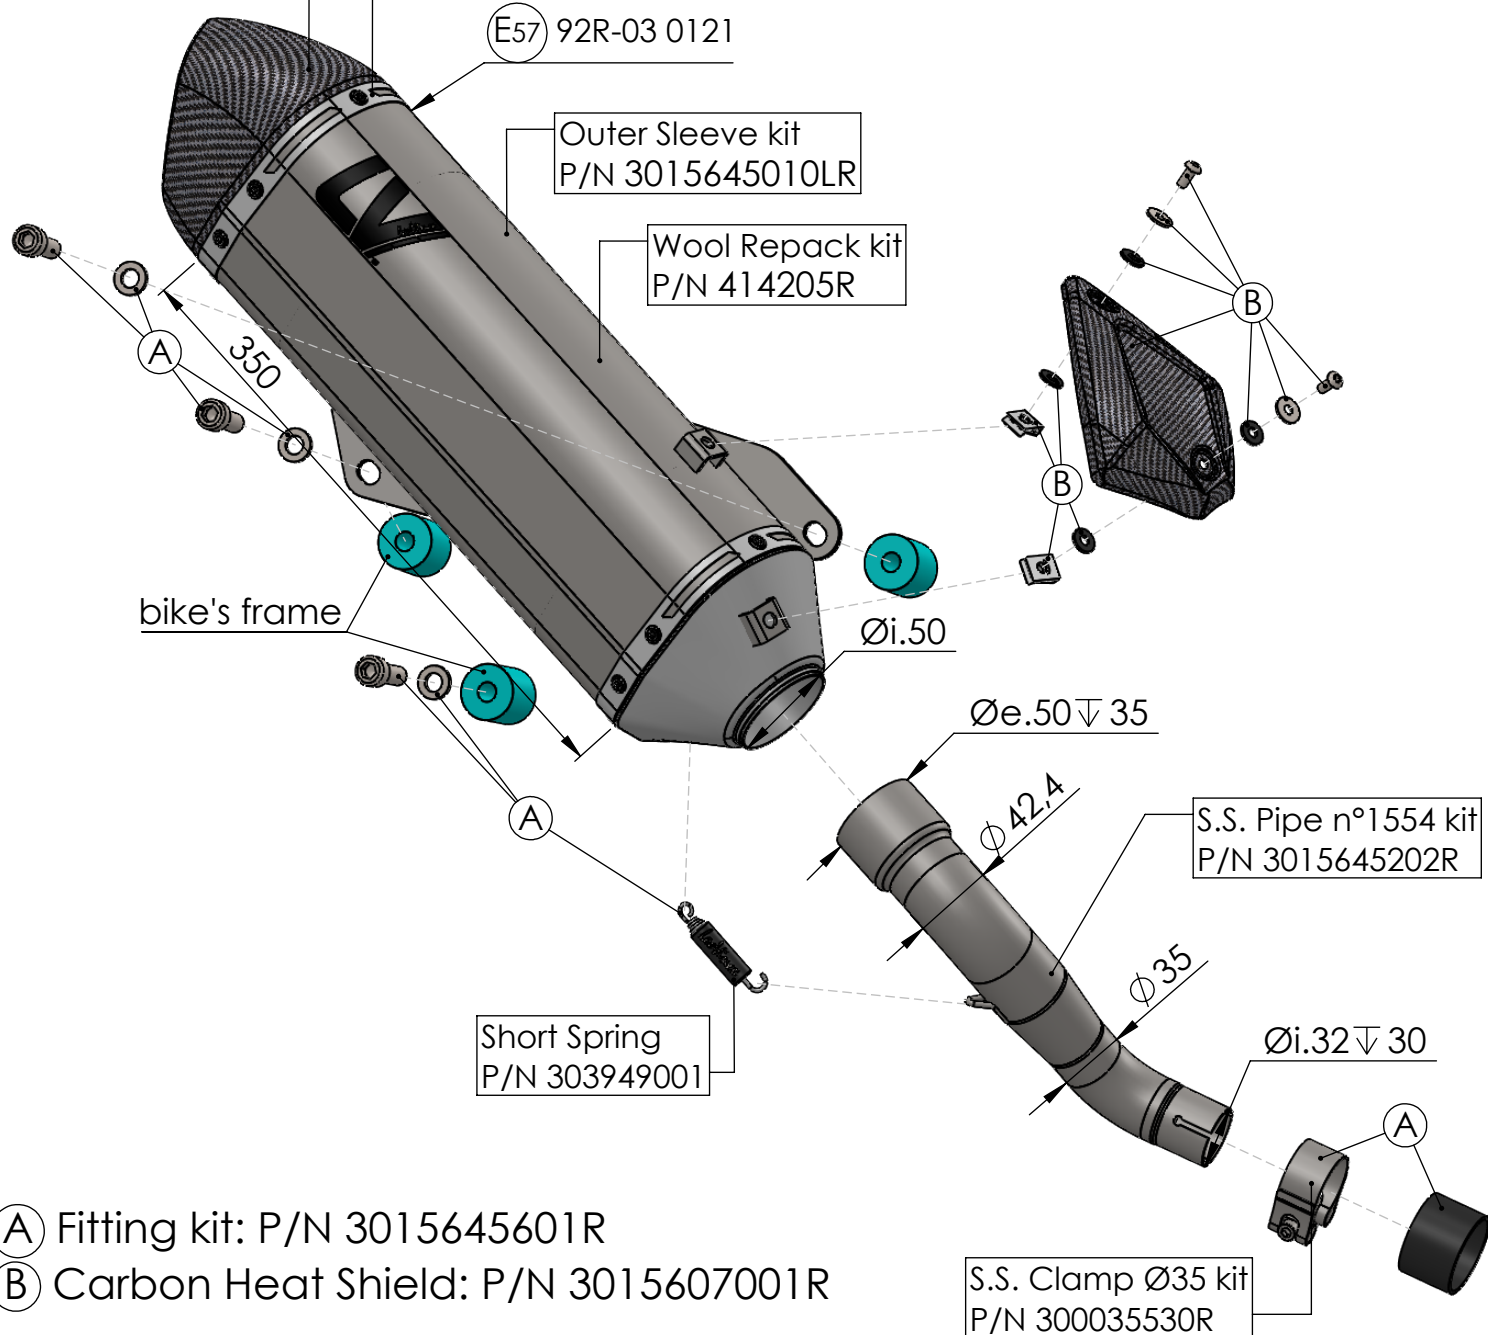

S.S. Muffler kit
P/N 3015645481R

Belts and Rivets kit
P/N 0815645008R

(E57) 92R-03 0121

Outer Sleeve kit
P/N 3015645010LR

Wool Repack kit
P/N 414205R

(A) Fitting kit: P/N 3015645601R

(B) Carbon Heat Shield: P/N 3015607001R

ART. 15645 - SPARE PARTS

HONDA SH 125

SLIP-ON LV-14 STAINLESS STEEL APPROVED