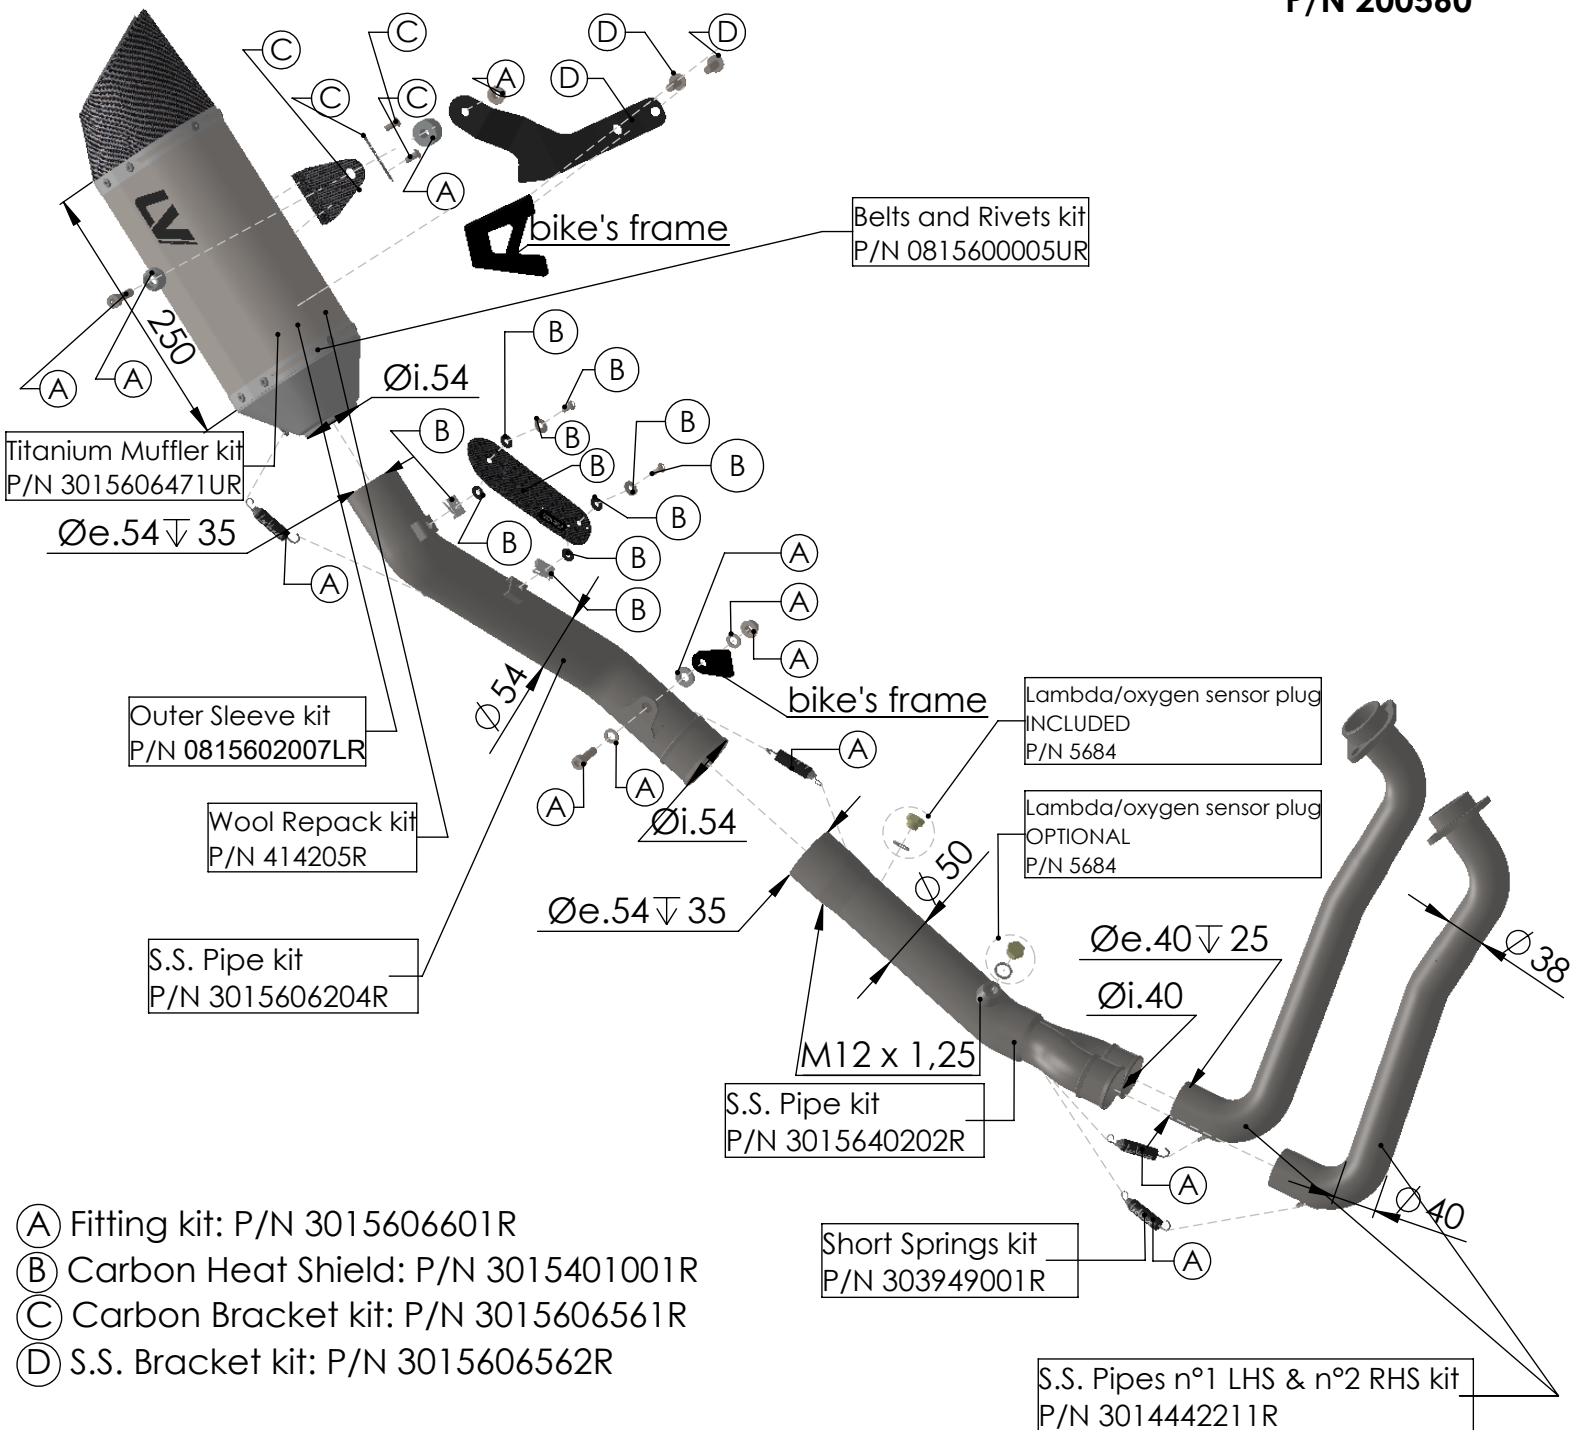

**S.S. Bushing**  
P/N 207133

**S.S. Flange 25B**  
P/N 200560

## ART. 15640TU - SPARE PARTS

SUZUKI GSX-8S / GSX-8R / GSX-8T / GSX-8TT

FULL SYSTEM LV-14 R TITANIUM