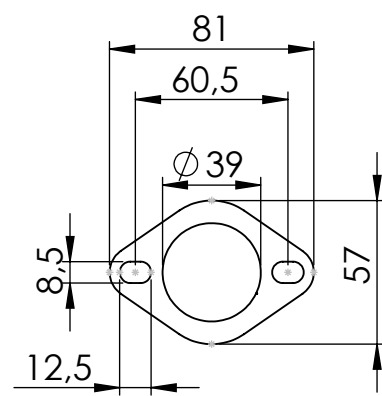

**S.S. Bushing**  
P/N 207133

**S.S. Flange 25B**  
P/N 200560

## ART. 15640TU - SPARE PARTS

SUZUKI GSX-8S / GSX-8R / GSX-8T / GSX-8TT

FULL SYSTEM LV-14 R TITANIUM