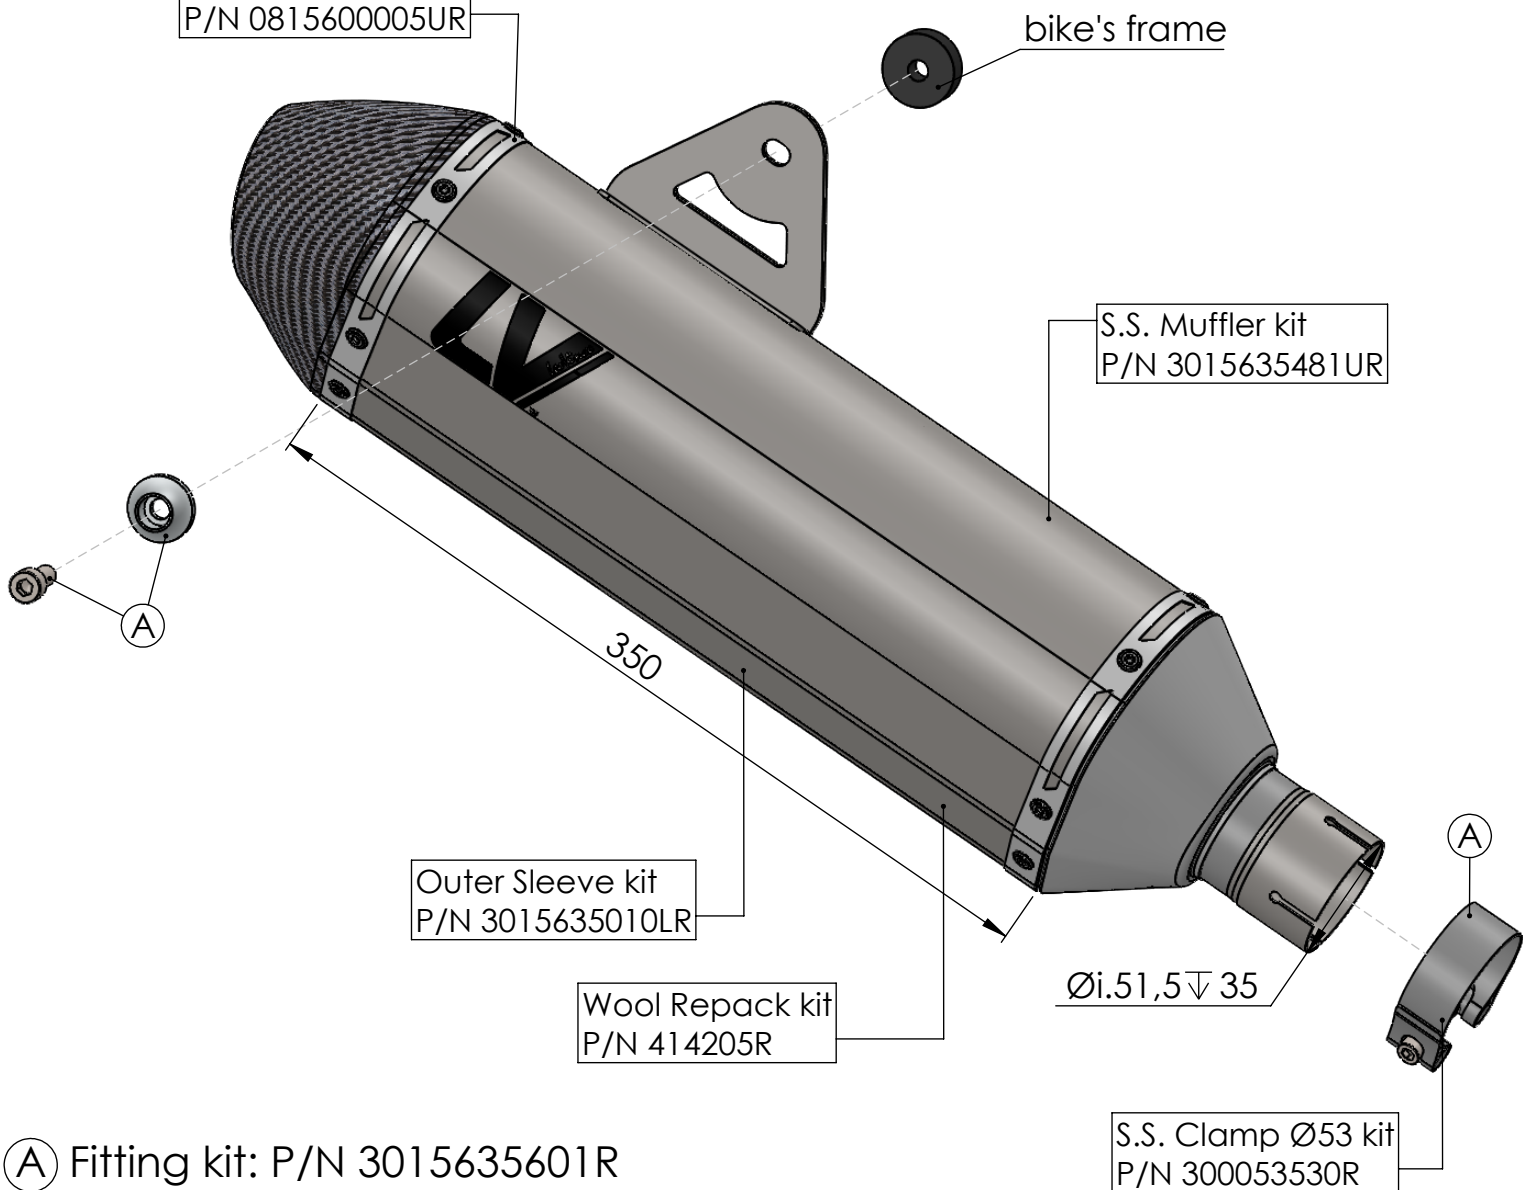

Belts and Rivets kit  
P/N 0815600005UR

bike's frame

(A) Fitting kit: P/N 3015635601R

## ART. 15635U - SPARE PARTS

QJ MOTOR SRT 600 SX

SLIP-ON LV-14 STAINLESS STEEL