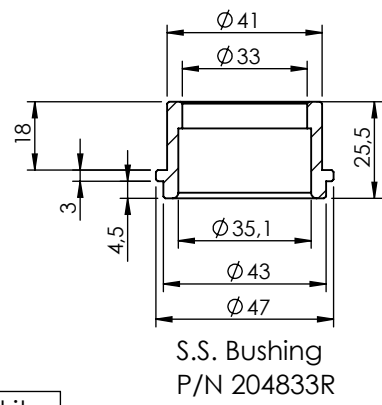

WARNING

Fitting this exhaust system it is advisable to optimize the carburation by remapping the stock ECU or by adopting an additional ECU unit.

ART. 15632U - SPARE PARTS

YAMAHA MT-07

(also fits 35kW version) (Attention! Installation on vehicles equipped with dual lambda sensors may cause the "Check Engine" light to come on)

FULL SYSTEM LV-14R STAINLESS STEEL

dB-Killer n°79 kit
P/N 3015600801R

S.S. End Cap kit
P/N 3015600711R

Carbon End Cap kit
P/N 3015600701R

S.S. Bushing
P/N 204833R

S.S. Flange 112A
P/N 204569R sp. 5mm

WARNING