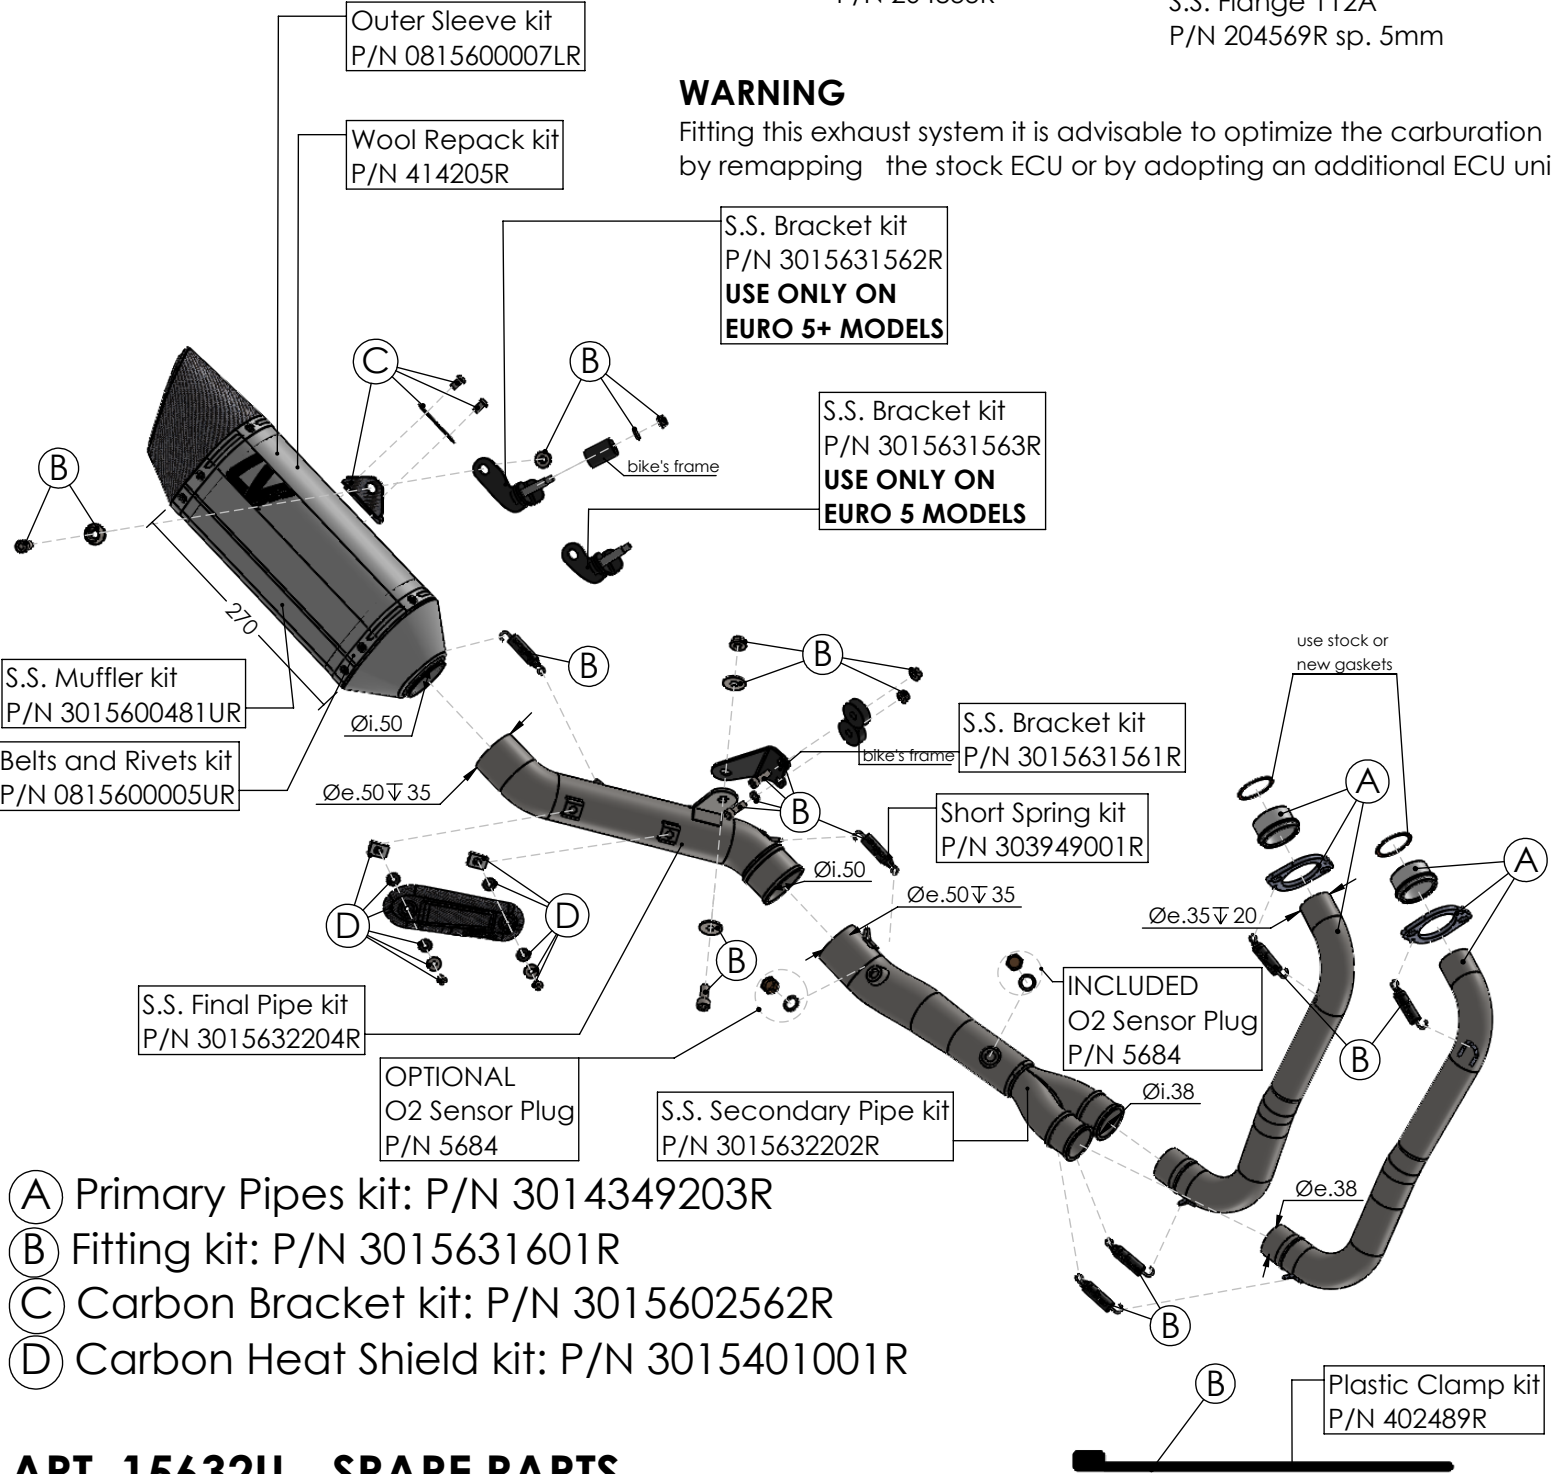

WARNING

Fitting this exhaust system it is advisable to optimize the carburation by remapping the stock ECU or by adopting an additional ECU unit.

ART. 15632U - SPARE PARTS

YAMAHA MT-07

(also fits 35kW version) (Attention! Installation on vehicles equipped with dual lambda sensors may cause the "Check Engine" light to come on)

FULL SYSTEM LV-14R STAINLESS STEEL

dB-Killer n°79 kit
P/N 3015600801R

S.S. End Cap kit
P/N 3015600711R

Carbon End Cap kit
P/N 3015600701R

S.S. Bushing
P/N 204833R

S.S. Flange 112A
P/N 204569R sp. 5mm

WARNING

ART. 15632U - SPARE PARTS

YAMAHA TRACER 7 / TRACER 7 GT (Fit with original panniers **ONLY 2020-2024 VERSIONS**) (also fits 35kW version) (Attention! Installation on vehicles equipped with dual lambda sensors may cause the "Check Engine" light to come on)

FULL SYSTEM LV-14R STAINLESS STEEL