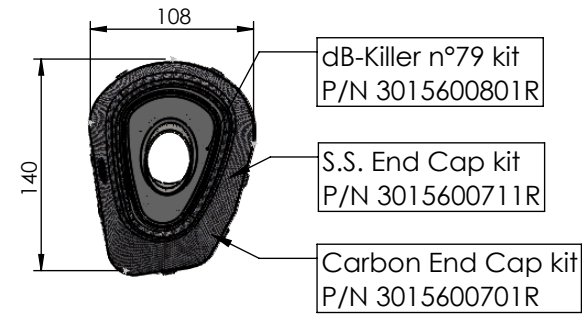

WARNING

Fitting this exhaust system it is advisable to optimize the carburation by remapping the stock ECU or by adopting an additional ECU unit.

ART. 15632U - SPARE PARTS

YAMAHA MT-07

(also fits 35kW version) (Attention! Installation on vehicles equipped with dual lambda sensors may cause the "Check Engine" light to come on)

FULL SYSTEM LV-14R STAINLESS STEEL

dB-Killer n°79 kit
P/N 3015600801R

S.S. End Cap kit
P/N 3015600711R

Carbon End Cap kit
P/N 3015600701R

S.S. Bushing
P/N 204833R

S.S. Flange 112A
P/N 204569R sp. 5mm

WARNING

ART. 15632U - SPARE PARTS

YAMAHA TRACER 7 / TRACER 7 GT (Fit with original panniers **ONLY 2020-2024 VERSIONS**) (also fits 35kW version) (Attention! Installation on vehicles equipped with dual lambda sensors may cause the "Check Engine" light to come on)