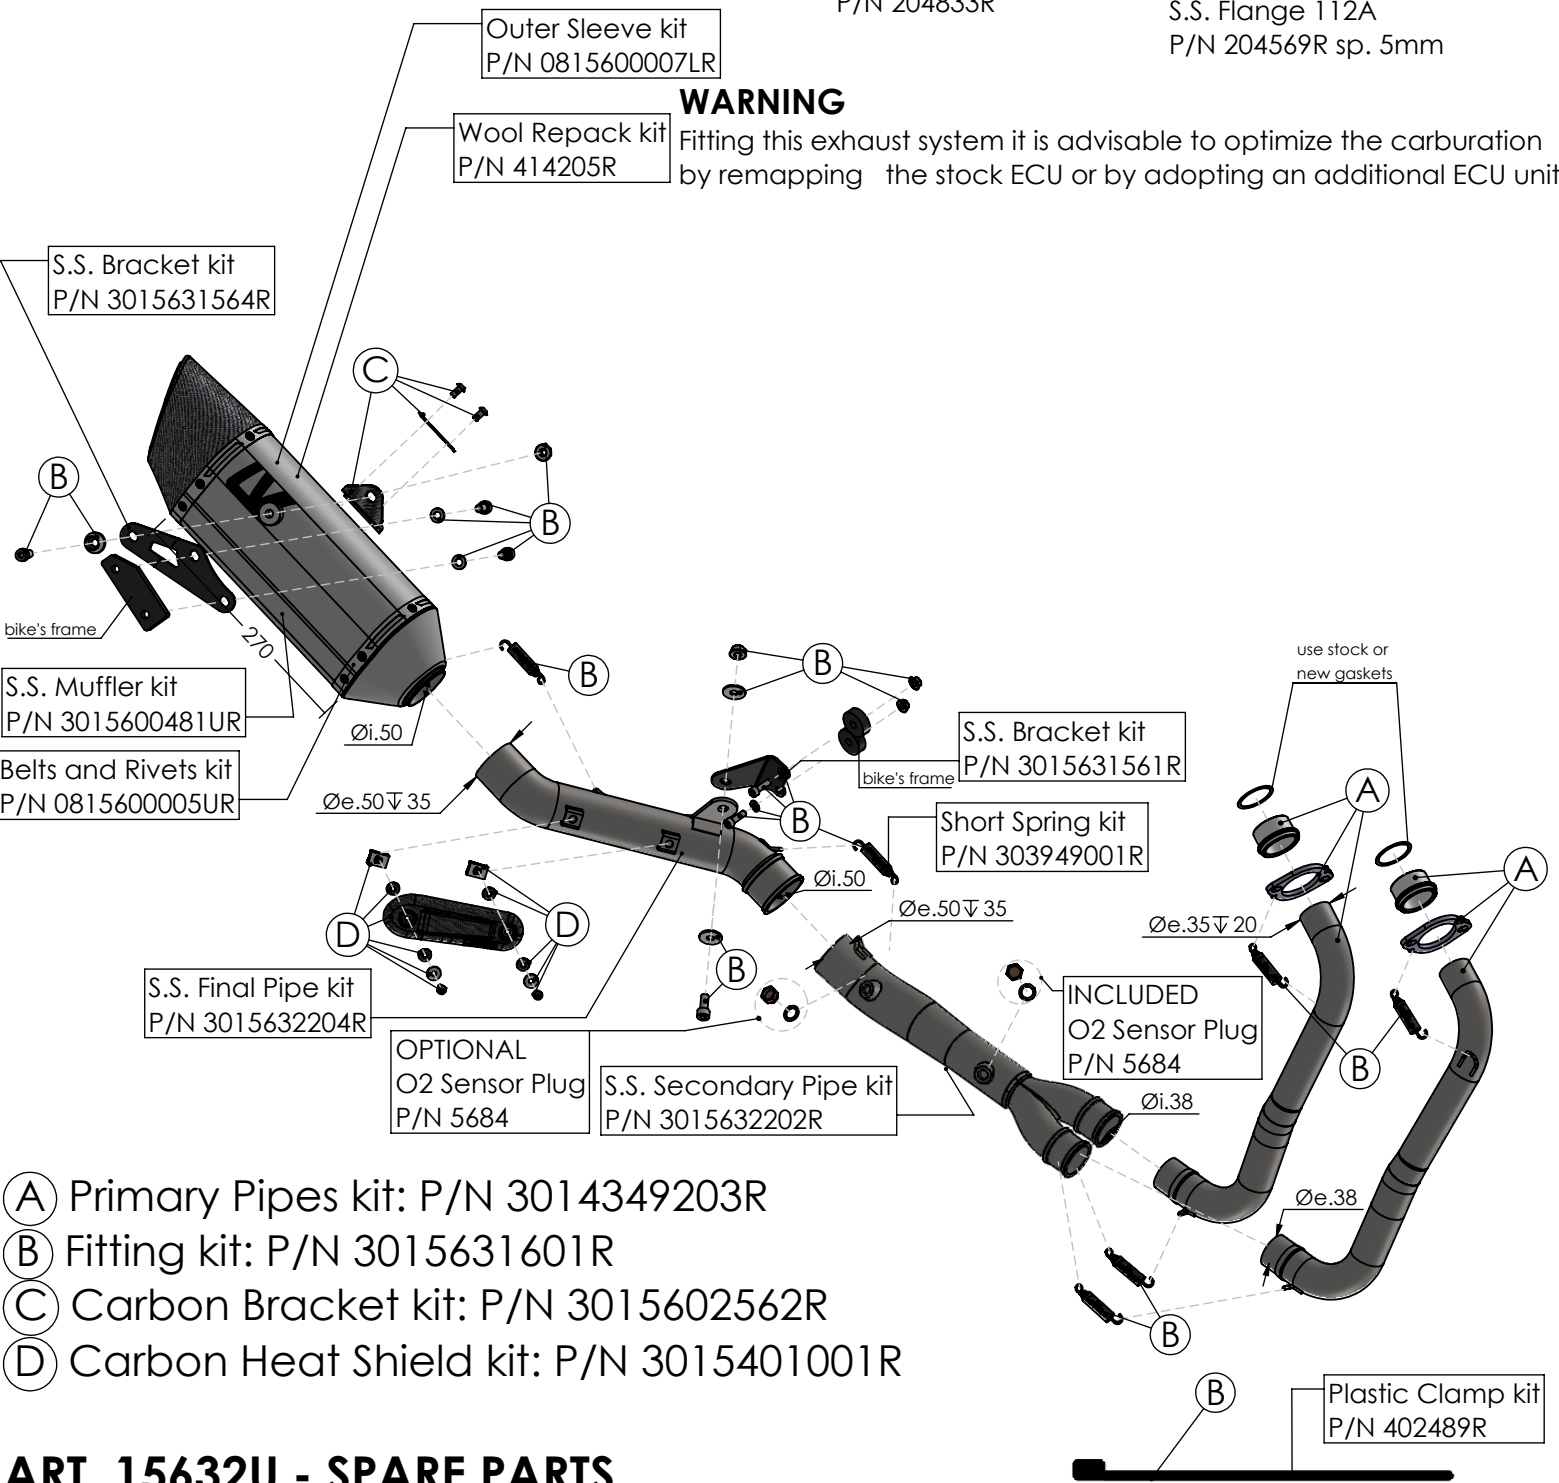

WARNING

Fitting this exhaust system it is advisable to optimize the carburation by remapping the stock ECU or by adopting an additional ECU unit.

ART. 15632U - SPARE PARTS

YAMAHA MT-07

(also fits 35kW version) (Attention! Installation on vehicles equipped with dual lambda sensors may cause the "Check Engine" light to come on)

FULL SYSTEM LV-14R STAINLESS STEEL

dB-Killer n°79 kit
P/N 3015600801R

S.S. End Cap kit
P/N 3015600711R

Carbon End Cap kit
P/N 3015600701R

S.S. Bushing
P/N 204833R

S.S. Flange 112A
P/N 204569R sp. 5mm

WARNING

Fitting this exhaust system it is advisable to optimize the carburation by remapping the stock ECU or by adopting an additional ECU unit.

Outer Sleeve kit
P/N 0815600007LR

Wool Repack kit
P/N 414205R

S.S. Bracket kit
P/N 3015631564R

ART. 15632U - SPARE PARTS

YAMAHA TRACER 7 / TRACER 7 GT (Fit with original panniers **ONLY 2020-2024 VERSIONS**) (also fits 35kW version) (Attention! Installation on vehicles equipped with dual lambda sensors may cause the "Check Engine" light to come on)