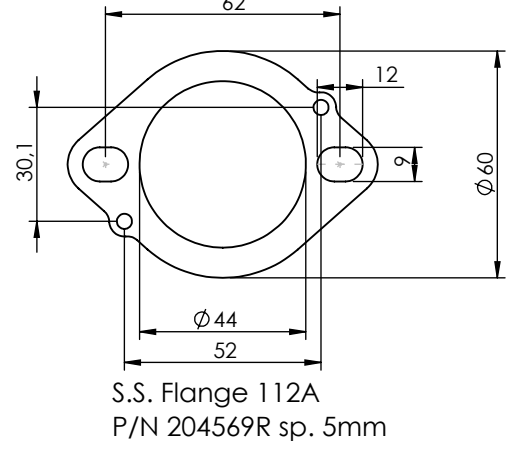

WARNING

Fitting this exhaust system it is advisable to optimize the carburation by remapping the stock ECU or by adopting an additional ECU unit.

ART. 15632U - SPARE PARTS

YAMAHA MT-07

(also fits 35kW version) (Attention! Installation on vehicles equipped with dual lambda sensors may cause the "Check Engine" light to come on)

FULL SYSTEM LV-14R STAINLESS STEEL

dB-Killer n°79 kit
P/N 3015600801R

S.S. End Cap kit
P/N 3015600711R

Carbon End Cap kit
P/N 3015600701R

S.S. Bushing
P/N 204833R

S.S. Flange 112A
P/N 204569R sp. 5mm

WARNING