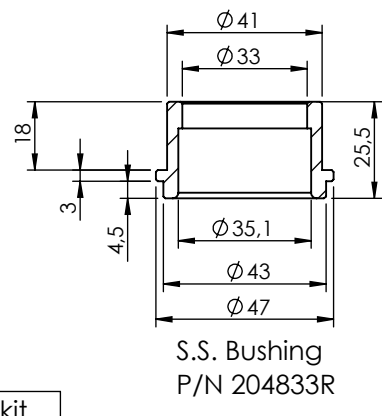

WARNING

Fitting this exhaust system it is advisable to optimize the carburation by remapping the stock ECU or by adopting an additional ECU unit.

- (A) Primary Pipes kit: P/N 3014349203R
- (B) Fitting kit: P/N 3015631601R
- (C) Carbon Bracket kit: P/N 3015602562R
- (D) Carbon Heat Shield kit: P/N 3015401001R

ART. 15632TU - SPARE PARTS

YAMAHA MT-07

(also fits 35kW version) (Attention! Installation on vehicles equipped with dual lambda sensors may cause the "Check Engine" light to come on)

FULL SYSTEM LV-14R TITANIUM

ART. 15632TU - SPARE PARTS

YAMAHA TRACER 7 (Fit with original panniers **ONLY 2020-2024 VERSIONS**)
(also fits 35kW version) (Attention! Installation on vehicles equipped with dual lambda sensors may cause the "Check Engine" light to come on)