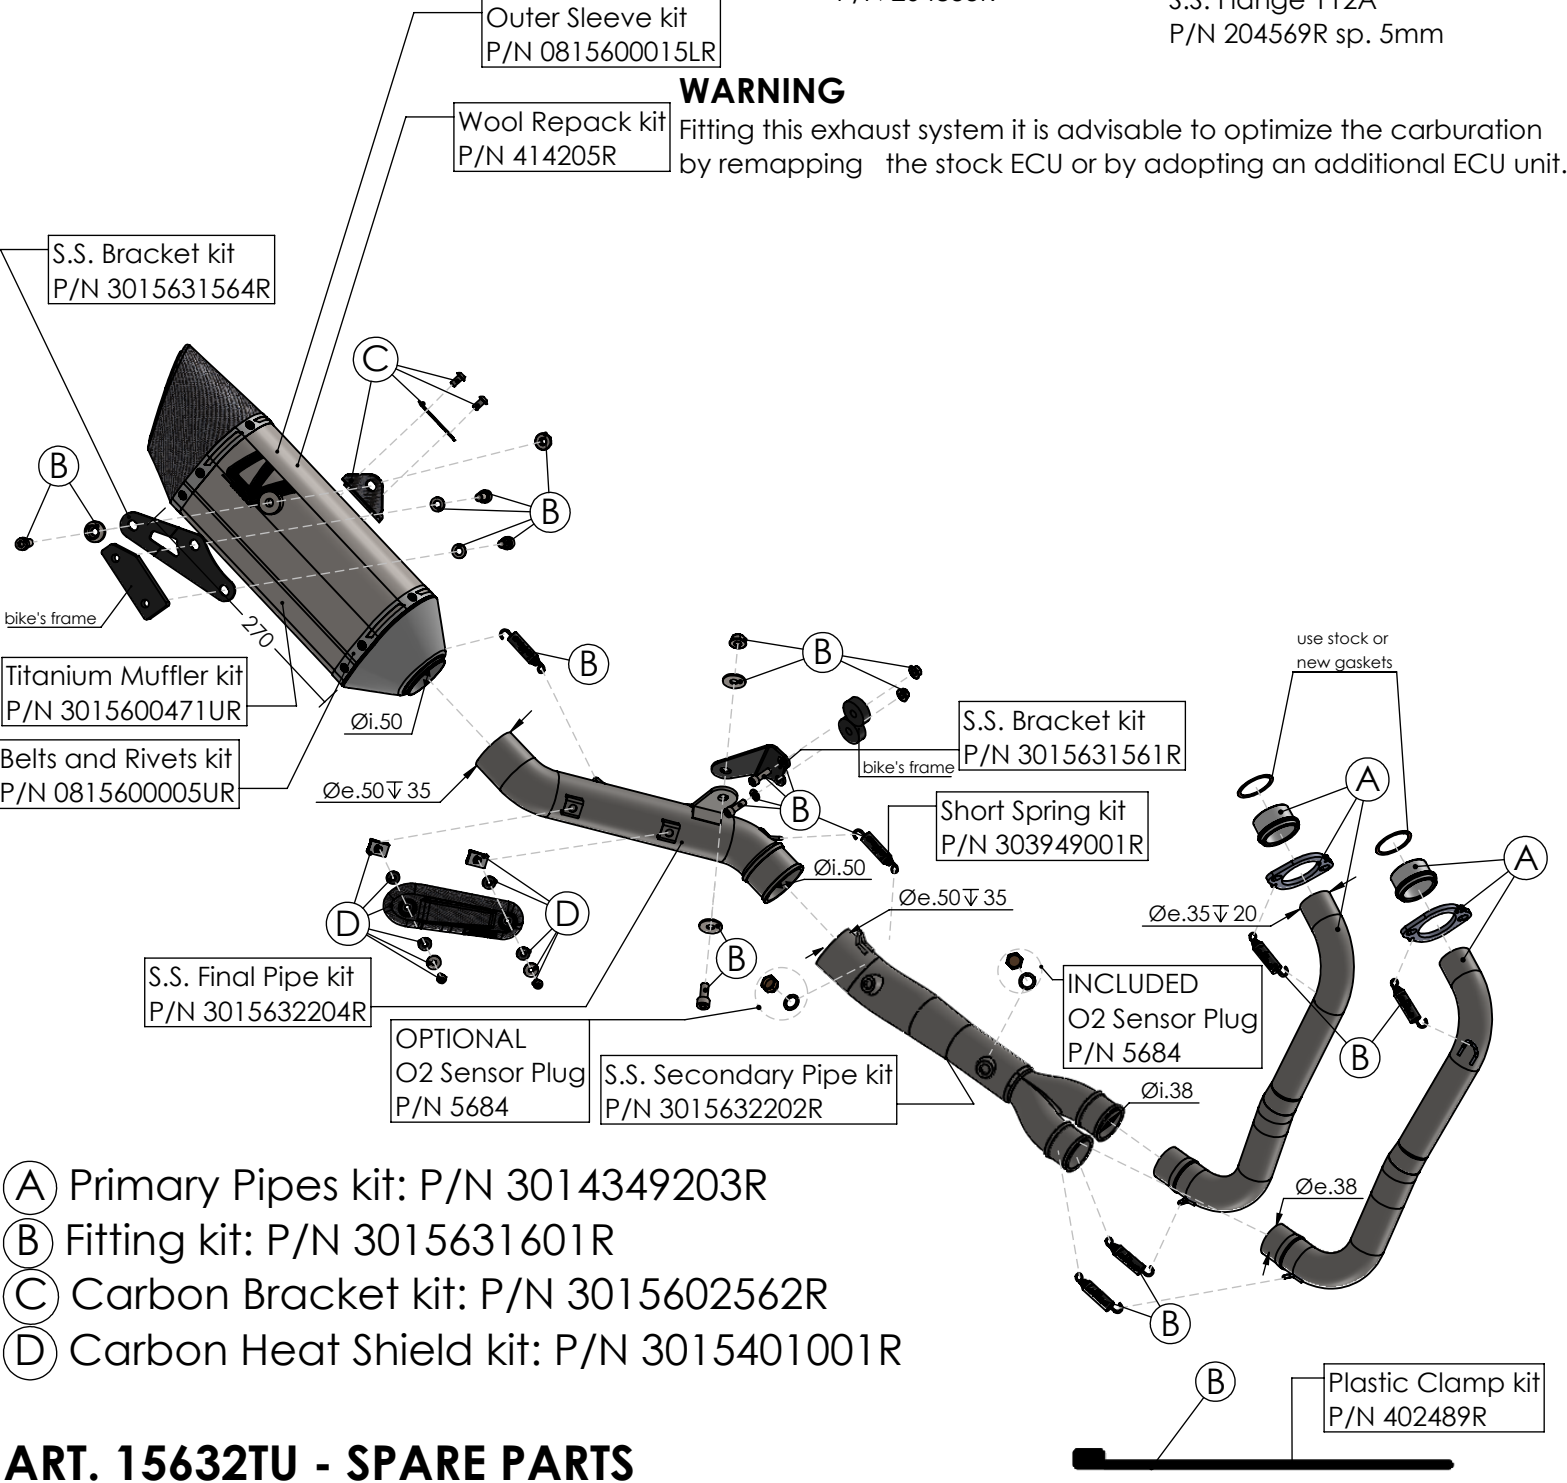

ART. 15632TU - SPARE PARTS

YAMAHA MT-07

(also fits 35kW version) (Attention! Installation on vehicles equipped with dual lambda sensors may cause the "Check Engine" light to come on)

FULL SYSTEM LV-14R TITANIUM

WARNING
Fitting this exhaust system it is advisable to optimize the carburation by remapping the stock ECU or by adopting an additional ECU unit.

- (A) Primary Pipes kit: P/N 3014349203R
- (B) Fitting kit: P/N 3015631601R
- (C) Carbon Bracket kit: P/N 3015602562R
- (D) Carbon Heat Shield kit: P/N 3015401001R

ART. 15632TU - SPARE PARTS

YAMAHA TRACER 7 (Fit with original panniers **ONLY 2020-2024 VERSIONS**)
(also fits 35kW version) (Attention! Installation on vehicles equipped with dual lambda sensors may cause the "Check Engine" light to come on)

FULL SYSTEM LV-14R TITANIUM