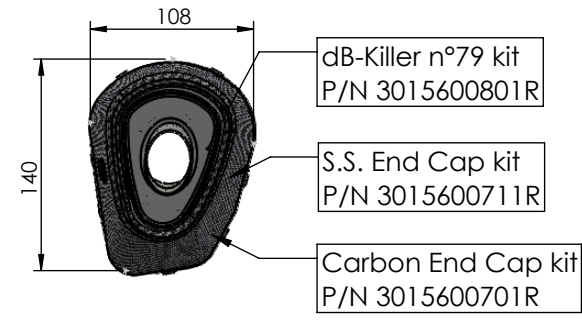

WARNING

Fitting this exhaust system it is advisable to optimize the carburation by remapping the stock ECU or by adopting an additional ECU unit.

- (A) Primary Pipes kit: P/N 3014349203R
- (B) Fitting kit: P/N 3015631601R
- (C) Carbon Bracket kit: P/N 3015602562R
- (D) Carbon Heat Shield kit: P/N 3015401001R

ART. 15632TU - SPARE PARTS

YAMAHA MT-07

(also fits 35kW version) (Attention! Installation on vehicles equipped with dual lambda sensors may cause the "Check Engine" light to come on)

FULL SYSTEM LV-14R TITANIUM

ART. 15632TU - SPARE PARTS

YAMAHA TRACER 7 (Fit with original panniers **ONLY 2020-2024 VERSIONS**)
(also fits 35kW version) (Attention! Installation on vehicles equipped with dual lambda sensors may cause the "Check Engine" light to come on)