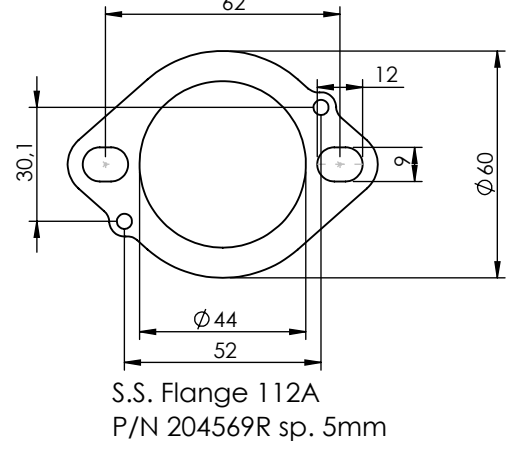

WARNING

Fitting this exhaust system it is advisable to optimize the carburation by remapping the stock ECU or by adopting an additional ECU unit.

- (A) Primary Pipes kit: P/N 3014349203R
- (B) Fitting kit: P/N 3015631601R
- (C) Carbon Bracket kit: P/N 3015602562R
- (D) Carbon Heat Shield kit: P/N 3015401001R

ART. 15632TU - SPARE PARTS

YAMAHA MT-07

(also fits 35kW version) (Attention! Installation on vehicles equipped with dual lambda sensors may cause the "Check Engine" light to come on)

FULL SYSTEM LV-14R TITANIUM

ART. 15632TU - SPARE PARTS

YAMAHA TRACER 7 (Fit with original panniers **ONLY 2020-2024 VERSIONS**)
(also fits 35kW version) (Attention! Installation on vehicles equipped with dual lambda sensors may cause the "Check Engine" light to come on)