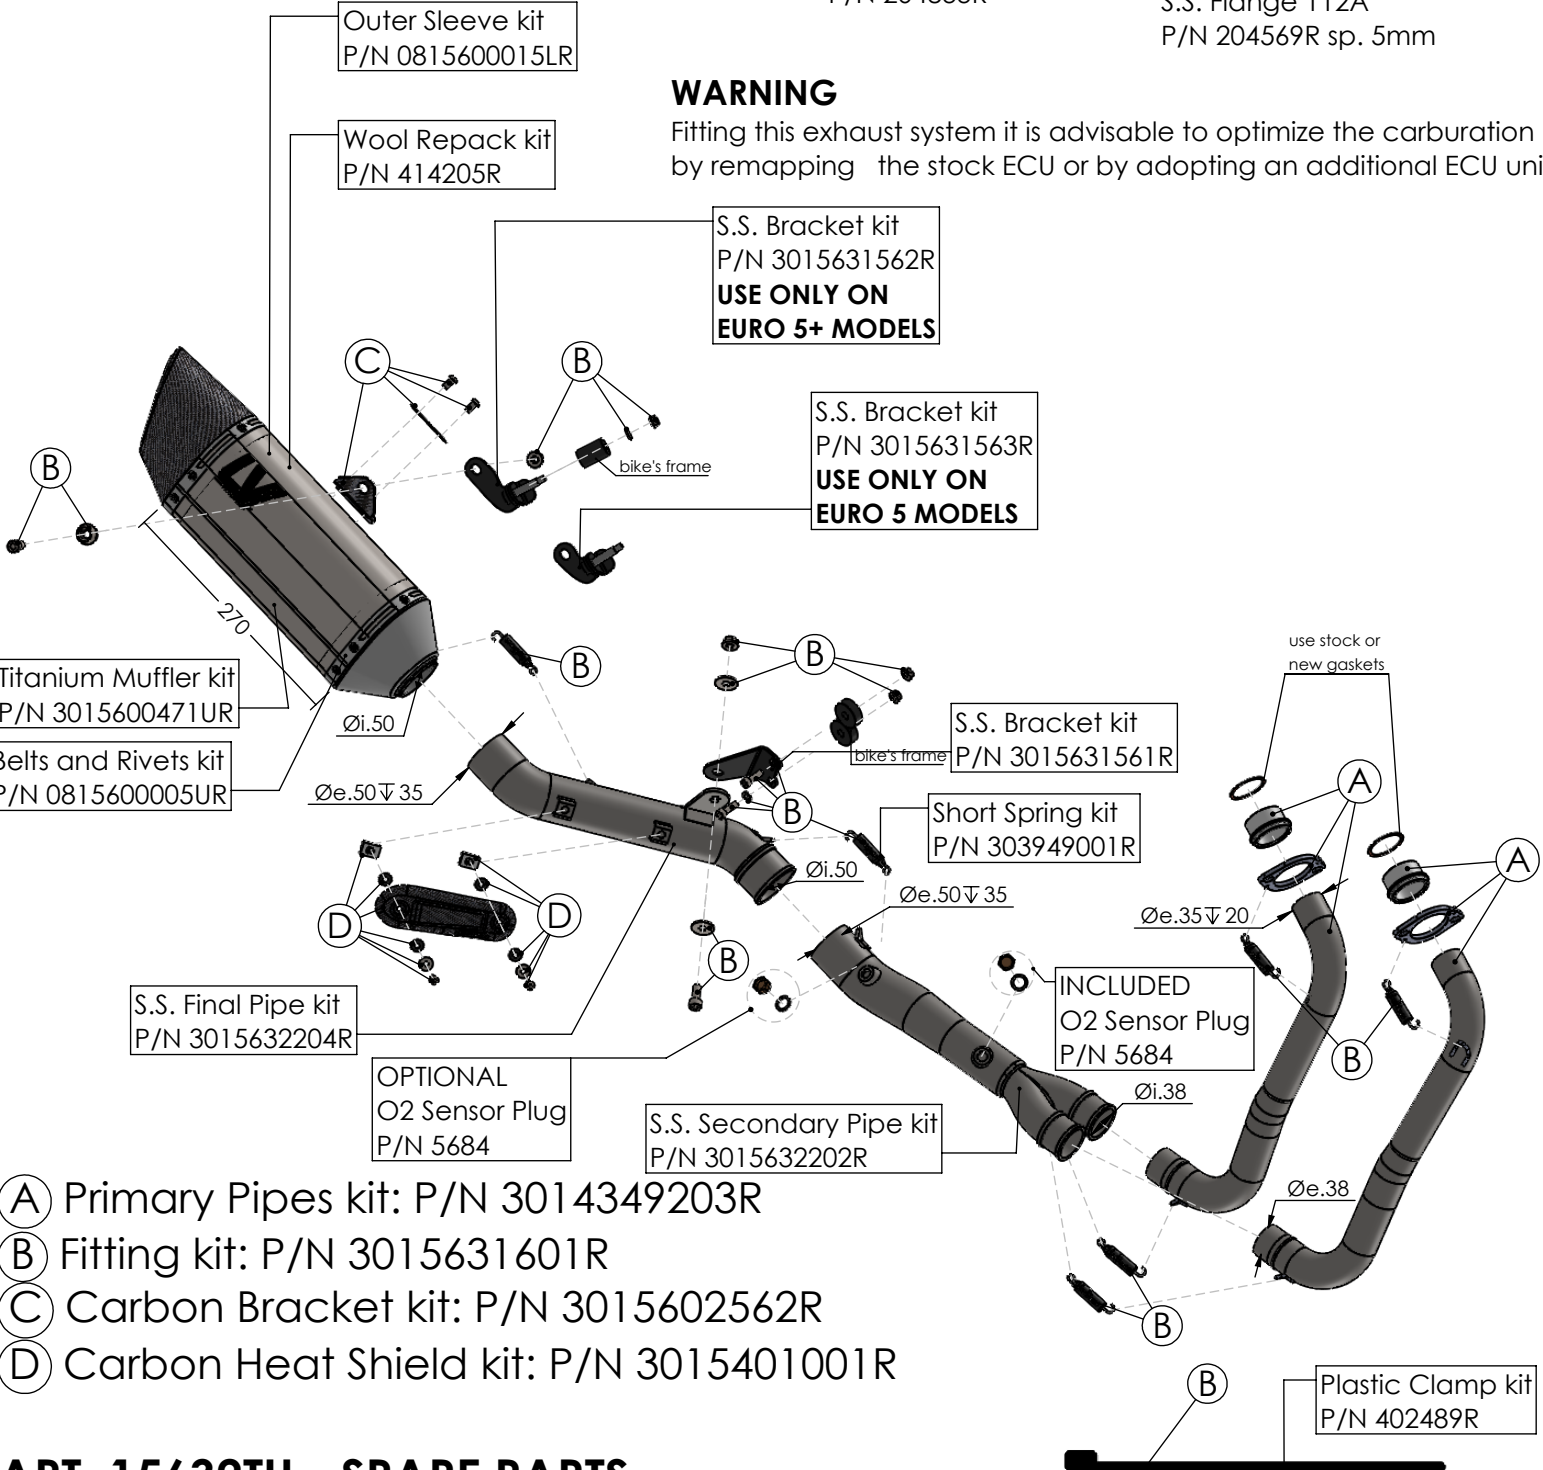

WARNING

Fitting this exhaust system it is advisable to optimize the carburation by remapping the stock ECU or by adopting an additional ECU unit.

- (A) Primary Pipes kit: P/N 3014349203R
- (B) Fitting kit: P/N 3015631601R
- (C) Carbon Bracket kit: P/N 3015602562R
- (D) Carbon Heat Shield kit: P/N 3015401001R

ART. 15632TU - SPARE PARTS

YAMAHA MT-07

(also fits 35kW version) (Attention! Installation on vehicles equipped with dual lambda sensors may cause the "Check Engine" light to come on)

FULL SYSTEM LV-14R TITANIUM

ART. 15632TU - SPARE PARTS

YAMAHA TRACER 7 (Fit with original panniers **ONLY 2020-2024 VERSIONS**)
(also fits 35kW version) (Attention! Installation on vehicles equipped with dual lambda sensors may cause the "Check Engine" light to come on)

FULL SYSTEM LV-14R TITANIUM