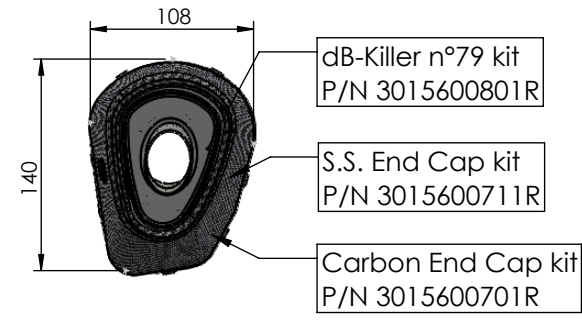

WARNING

Fitting this exhaust system it is advisable to optimize the carburation by remapping the stock ECU or by adopting an additional ECU unit.

- (A) Primary Pipes kit: P/N 3014349203R
- (B) Fitting kit: P/N 3015631601R
- (C) Carbon Bracket kit: P/N 3015602562R
- (D) Carbon Heat Shield kit: P/N 3015401001R

ART. 15632BU - SPARE PARTS

YAMAHA MT-07
(also fits 35kW version) (Attention! Installation on vehicles equipped with dual lambda sensors may cause the "Check Engine" light to come on)

FULL SYSTEM LV-14R BLACK EDITION

ART. 15632BU - SPARE PARTS

YAMAHA TRACER 7 (Fit with original panniers **ONLY 2020-2024 VERSIONS**)
(also fits 35kW version) (Attention! Installation on vehicles equipped with dual lambda sensors may cause the "Check Engine" light to come on)