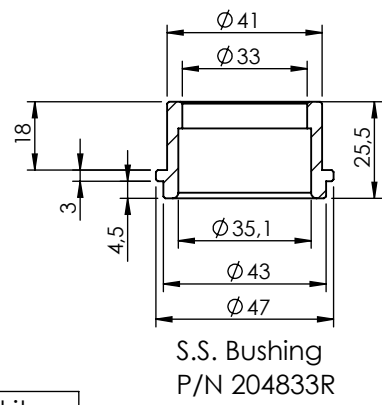

WARNING

Fitting this exhaust system it is advisable to optimize the carburation by remapping the stock ECU or by adopting an additional ECU unit.

- (A) Primary Pipes kit: P/N 3014349203R
- (B) Fitting kit: P/N 3015631601R
- (C) Carbon Bracket kit: P/N 3015602562R
- (D) Carbon Heat Shield kit: P/N 3015401001R

ART. 15632BU - SPARE PARTS

YAMAHA MT-07
(also fits 35kW version) (Attention! Installation on vehicles equipped with dual lambda sensors may cause the "Check Engine" light to come on)

FULL SYSTEM LV-14R BLACK EDITION

ART. 15632BU - SPARE PARTS

YAMAHA TRACER 7 (Fit with original panniers **ONLY 2020-2024 VERSIONS**)
(also fits 35kW version) (Attention! Installation on vehicles equipped with dual lambda sensors may cause the "Check Engine" light to come on)