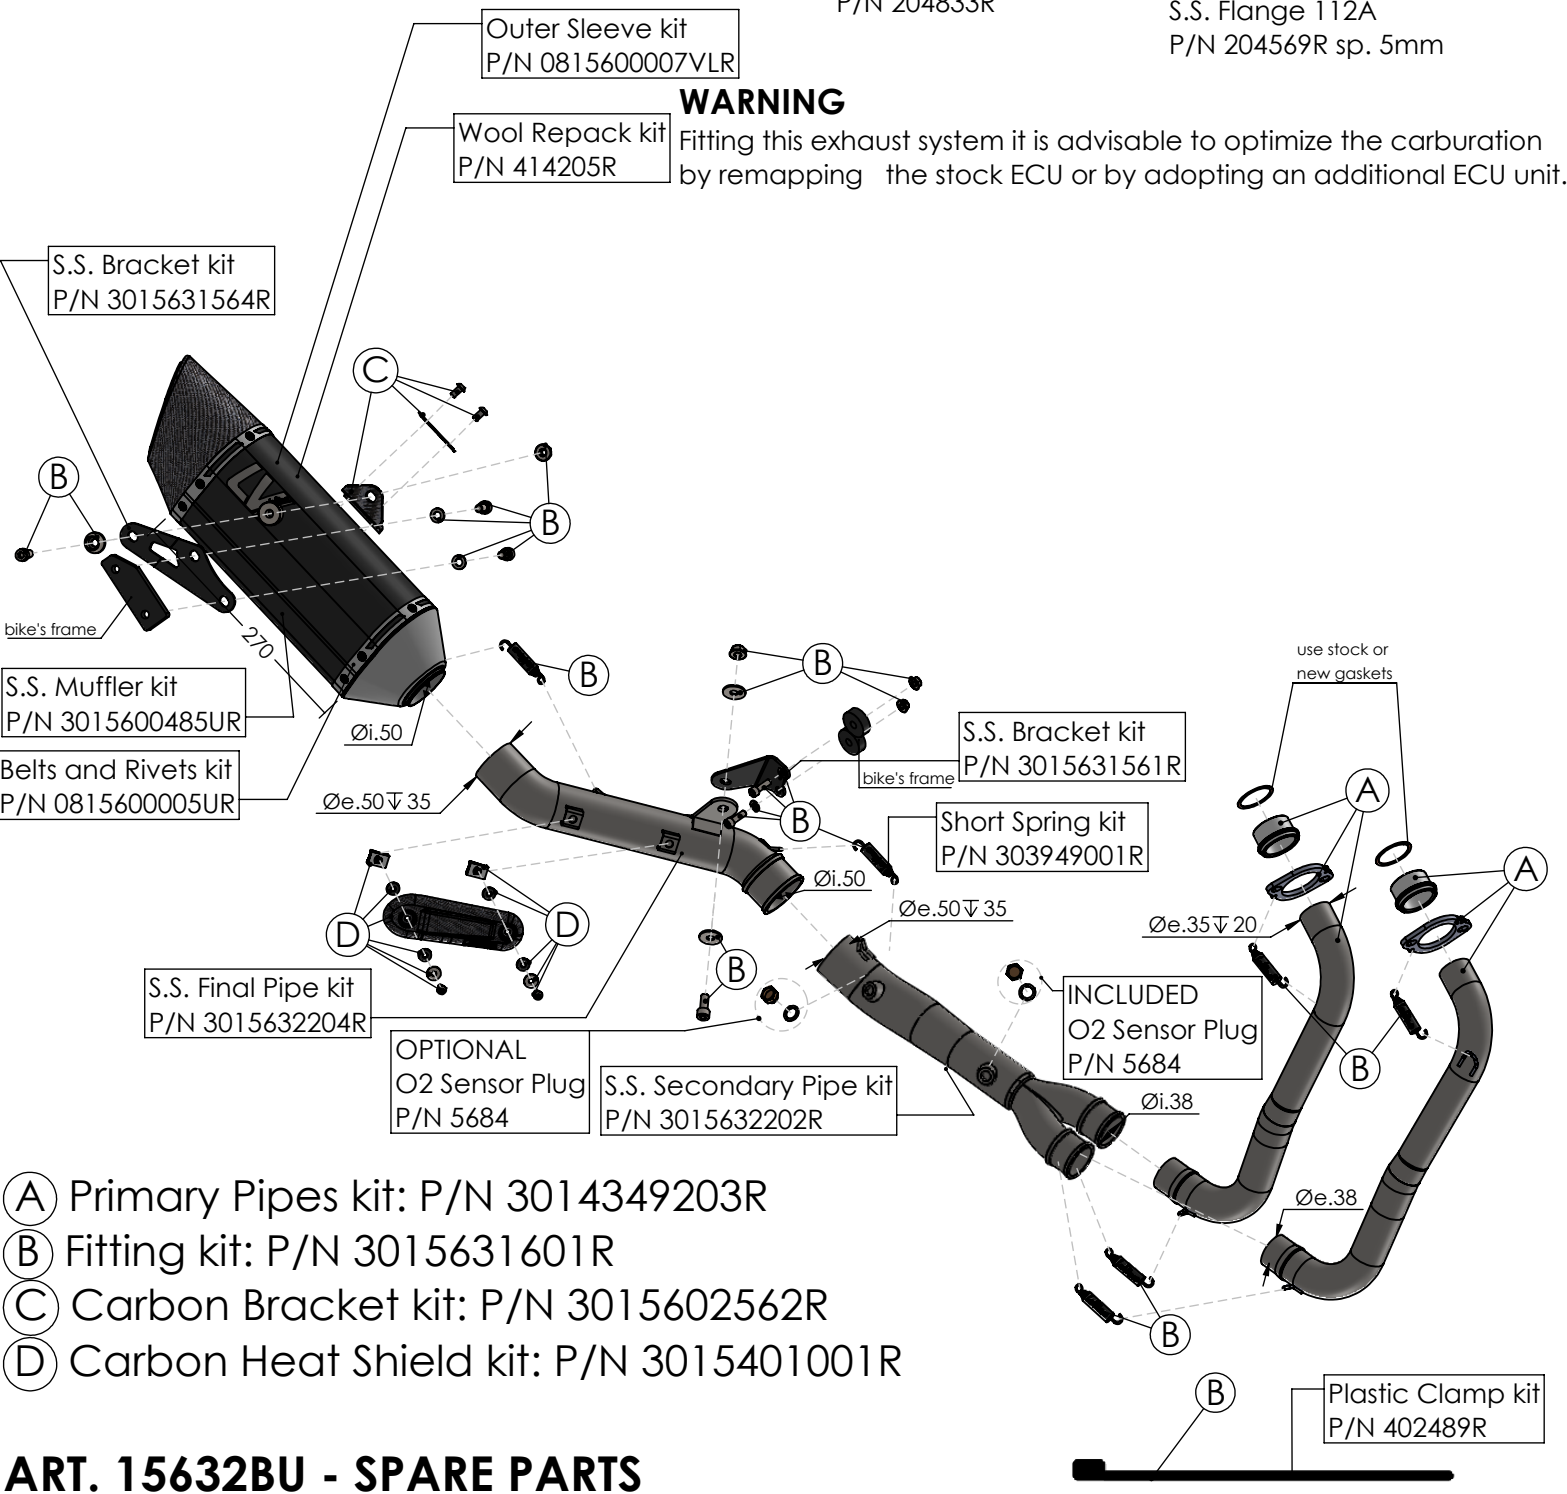

WARNING

Fitting this exhaust system it is advisable to optimize the carburation by remapping the stock ECU or by adopting an additional ECU unit.

- (A) Primary Pipes kit: P/N 3014349203R
- (B) Fitting kit: P/N 3015631601R
- (C) Carbon Bracket kit: P/N 3015602562R
- (D) Carbon Heat Shield kit: P/N 3015401001R

ART. 15632BU - SPARE PARTS

YAMAHA MT-07
(also fits 35kW version) (Attention! Installation on vehicles equipped with dual lambda sensors may cause the "Check Engine" light to come on)

FULL SYSTEM LV-14R BLACK EDITION

ART. 15632BU - SPARE PARTS

YAMAHA TRACER 7 (Fit with original panniers **ONLY 2020-2024 VERSIONS**)
(also fits 35kW version) (Attention! Installation on vehicles equipped with dual lambda sensors may cause the "Check Engine" light to come on)