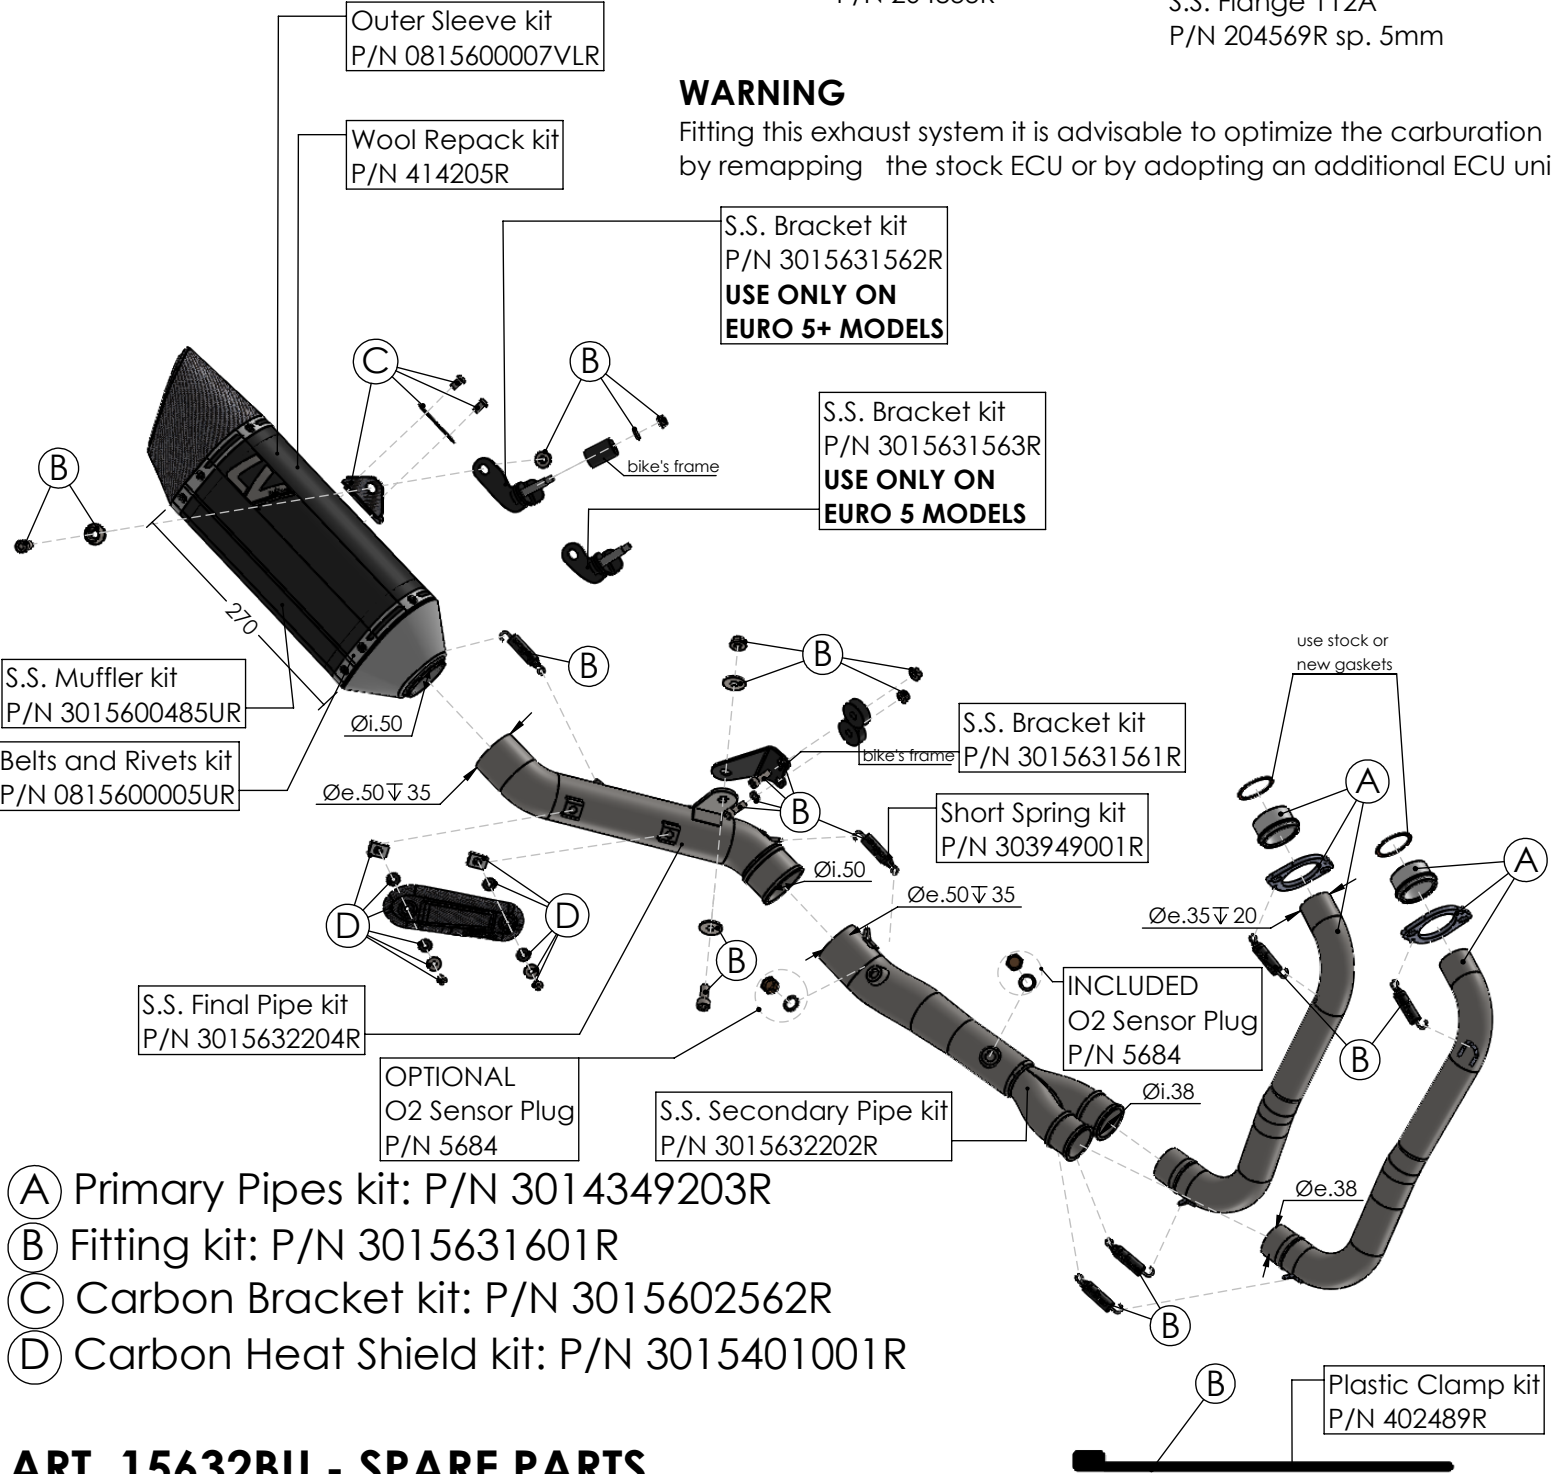

WARNING

Fitting this exhaust system it is advisable to optimize the carburation by remapping the stock ECU or by adopting an additional ECU unit.

- (A) Primary Pipes kit: P/N 3014349203R
- (B) Fitting kit: P/N 3015631601R
- (C) Carbon Bracket kit: P/N 3015602562R
- (D) Carbon Heat Shield kit: P/N 3015401001R

ART. 15632BU - SPARE PARTS

YAMAHA MT-07
(also fits 35kW version) (Attention! Installation on vehicles equipped with dual lambda sensors may cause the "Check Engine" light to come on)

FULL SYSTEM LV-14R BLACK EDITION

ART. 15632BU - SPARE PARTS

YAMAHA TRACER 7 (Fit with original panniers **ONLY 2020-2024 VERSIONS**)
(also fits 35kW version) (Attention! Installation on vehicles equipped with dual lambda sensors may cause the "Check Engine" light to come on)