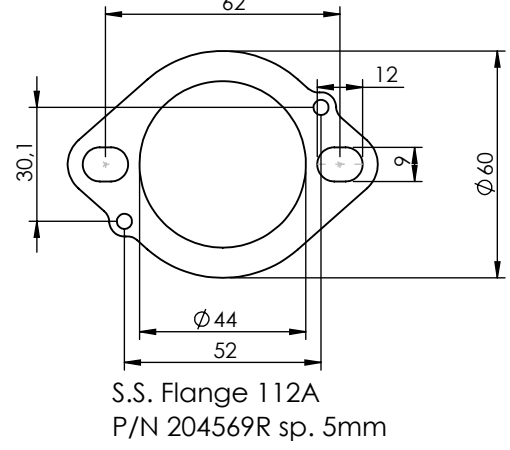

WARNING

Fitting this exhaust system it is advisable to optimize the carburation by remapping the stock ECU or by adopting an additional ECU unit.

- (A) Primary Pipes kit: P/N 3014349203R
- (B) Fitting kit: P/N 3015631601R
- (C) Carbon Bracket kit: P/N 3015602562R
- (D) Carbon Heat Shield kit: P/N 3015401001R

ART. 15632BU - SPARE PARTS

YAMAHA MT-07
(also fits 35kW version) (Attention! Installation on vehicles equipped with dual lambda sensors may cause the "Check Engine" light to come on)

FULL SYSTEM LV-14R BLACK EDITION

ART. 15632BU - SPARE PARTS

YAMAHA TRACER 7 (Fit with original panniers **ONLY 2020-2024 VERSIONS**)
(also fits 35kW version) (Attention! Installation on vehicles equipped with dual lambda sensors may cause the "Check Engine" light to come on)