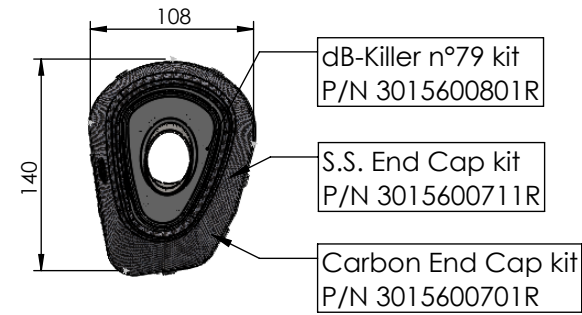

WARNING
Fitting this exhaust system it is advisable to optimize the carburation by remapping the stock ECU or by adopting an additional ECU unit.

- (A) Primary Pipes kit: P/N 3014349203R
- (B) Fitting kit: P/N 3015631601R
- (C) Carbon Bracket kit: P/N 3015602562R
- (D) Carbon Heat Shield kit: P/N 3015401001R

ART. 15631BK - SPARE PARTS

YAMAHA MT-07 (also fits 35kW version)

FULL SYSTEM LV-14R BLACK EDITION APPROVED

WARNING
Fitting this exhaust system it is advisable to optimize the carburation by remapping the stock ECU or by adopting an additional ECU unit.