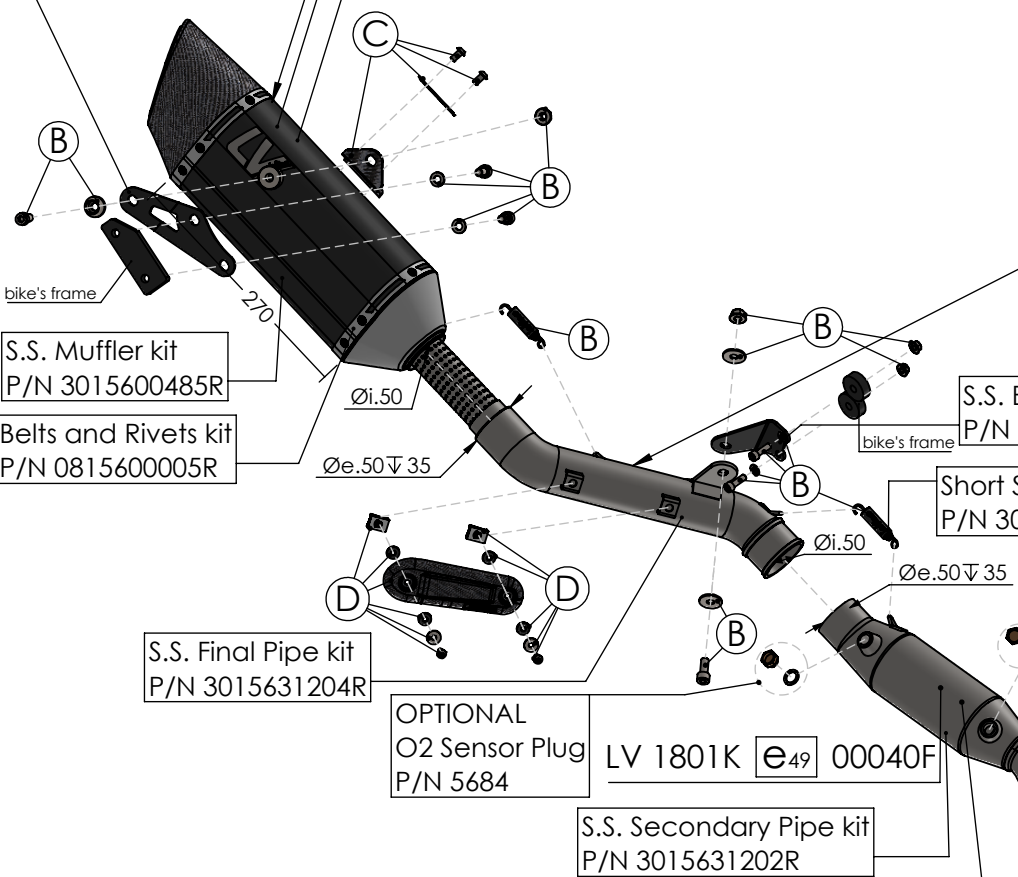

WARNING
Fitting this exhaust system it is advisable to optimize the carburation by remapping the stock ECU or by adopting an additional ECU unit.

- (A) Primary Pipes kit: P/N 3014349203R
- (B) Fitting kit: P/N 3015631601R
- (C) Carbon Bracket kit: P/N 3015602562R
- (D) Carbon Heat Shield kit: P/N 3015401001R

ART. 15631BK - SPARE PARTS

YAMAHA MT-07 (also fits 35kW version)

FULL SYSTEM LV-14R BLACK EDITION APPROVED

WARNING
Fitting this exhaust system it is advisable to optimize the carburation by remapping the stock ECU or by adopting an additional ECU unit.

- (A) Primary Pipes kit: P/N 3014349203R
- (B) Fitting kit: P/N 3015631601R
- (C) Carbon Bracket kit: P/N 3015602562R
- (D) Carbon Heat Shield kit: P/N 3015401001R

ART. 15631BK - SPARE PARTS

YAMAHA TRACER 7
(also fits 35kW version) (fit with original panniers **ONLY 2020-2024 VERSIONS**)