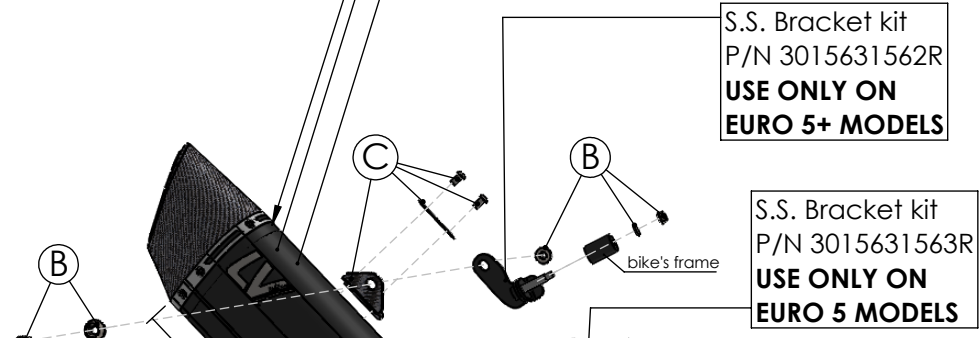

WARNING
Fitting this exhaust system it is advisable to optimize the carburation by remapping the stock ECU or by adopting an additional ECU unit.

- (A) Primary Pipes kit: P/N 3014349203R
- (B) Fitting kit: P/N 3015631601R
- (C) Carbon Bracket kit: P/N 3015602562R
- (D) Carbon Heat Shield kit: P/N 3015401001R

ART. 15631BK - SPARE PARTS

YAMAHA MT-07 (also fits 35kW version)

FULL SYSTEM LV-14R BLACK EDITION APPROVED

WARNING
Fitting this exhaust system it is advisable to optimize the carburation by remapping the stock ECU or by adopting an additional ECU unit.