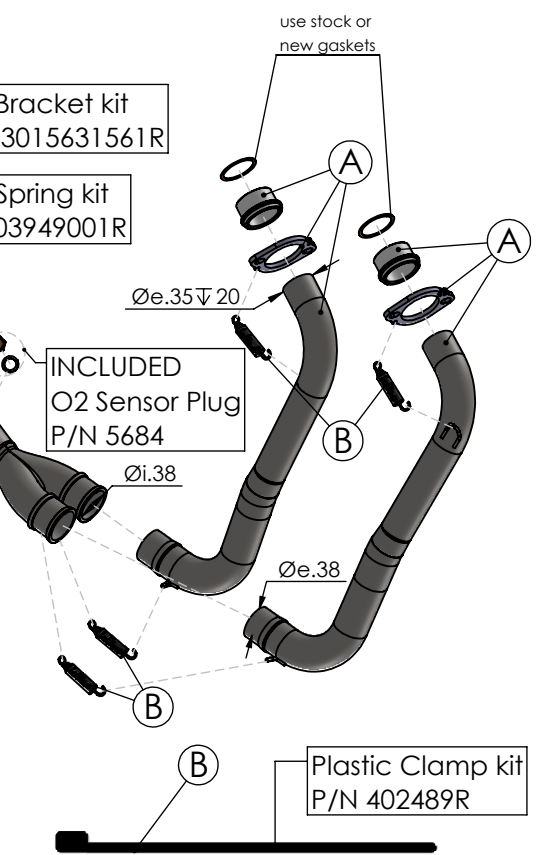

WARNING
Fitting this exhaust system it is advisable to optimize the carburation by remapping the stock ECU or by adopting an additional ECU unit.

- (A) Primary Pipes kit: P/N 3014349203R
- (B) Fitting kit: P/N 3015631601R
- (C) Carbon Bracket kit: P/N 3015602562R
- (D) Carbon Heat Shield kit: P/N 3015401001R

ART. 15631BK - SPARE PARTS

YAMAHA MT-07 (also fits 35kW version)

FULL SYSTEM LV-14R BLACK EDITION APPROVED

WARNING
Fitting this exhaust system it is advisable to optimize the carburation by remapping the stock ECU or by adopting an additional ECU unit.

- (A) Primary Pipes kit: P/N 3014349203R
- (B) Fitting kit: P/N 3015631601R
- (C) Carbon Bracket kit: P/N 3015602562R
- (D) Carbon Heat Shield kit: P/N 3015401001R

ART. 15631BK - SPARE PARTS

YAMAHA TRACER 7
(also fits 35kW version) (fit with original panniers **ONLY 2020-2024 VERSIONS**)