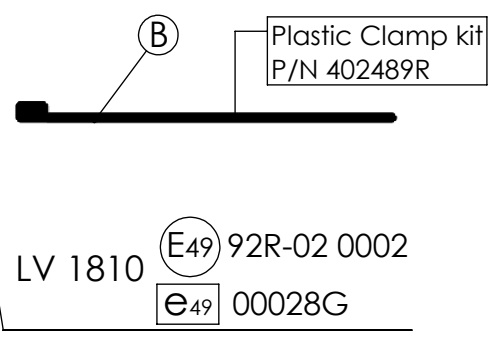

WARNING
Fitting this exhaust system it is advisable to optimize the carburation by remapping the stock ECU or by adopting an additional ECU unit.

- (A) Primary Pipes kit: P/N 3014349203R
- (B) Fitting kit: P/N 3015631601R
- (C) Carbon Bracket kit: P/N 3015602562R
- (D) Carbon Heat Shield kit: P/N 3015401001R

ART. 15631BK - SPARE PARTS

YAMAHA MT-07 (also fits 35kW version)

FULL SYSTEM LV-14R BLACK EDITION APPROVED

WARNING
Fitting this exhaust system it is advisable to optimize the carburation by remapping the stock ECU or by adopting an additional ECU unit.

- (A) Primary Pipes kit: P/N 3014349203R
- (B) Fitting kit: P/N 3015631601R
- (C) Carbon Bracket kit: P/N 3015602562R
- (D) Carbon Heat Shield kit: P/N 3015401001R

ART. 15631BK - SPARE PARTS

YAMAHA TRACER 7
(also fits 35kW version) (fit with original panniers **ONLY 2020-2024 VERSIONS**)