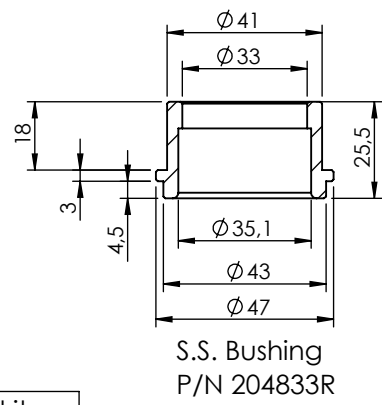

WARNING
Fitting this exhaust system it is advisable to optimize the carburation by remapping the stock ECU or by adopting an additional ECU unit.

- (A) Primary Pipes kit: P/N 3014349203R
- (B) Fitting kit: P/N 3015631601R
- (C) Carbon Bracket kit: P/N 3015602562R
- (D) Carbon Heat Shield kit: P/N 3015401001R

ART. 15631BK - SPARE PARTS

YAMAHA MT-07 (also fits 35kW version)

FULL SYSTEM LV-14R BLACK EDITION APPROVED

WARNING
Fitting this exhaust system it is advisable to optimize the carburation by remapping the stock ECU or by adopting an additional ECU unit.

- (A) Primary Pipes kit: P/N 3014349203R
- (B) Fitting kit: P/N 3015631601R
- (C) Carbon Bracket kit: P/N 3015602562R
- (D) Carbon Heat Shield kit: P/N 3015401001R

ART. 15631BK - SPARE PARTS

YAMAHA TRACER 7
(also fits 35kW version) (fit with original panniers **ONLY 2020-2024 VERSIONS**)