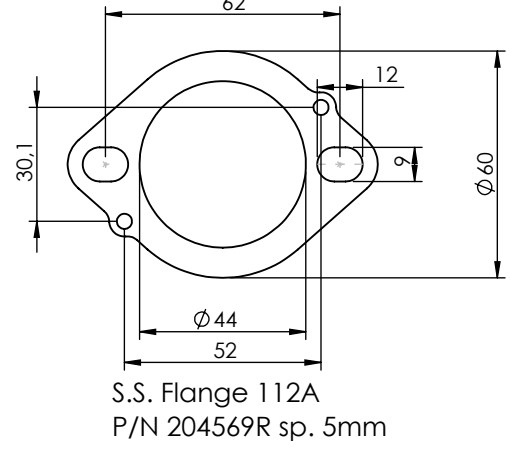

WARNING
Fitting this exhaust system it is advisable to optimize the carburation by remapping the stock ECU or by adopting an additional ECU unit.

- (A) Primary Pipes kit: P/N 3014349203R
- (B) Fitting kit: P/N 3015631601R
- (C) Carbon Bracket kit: P/N 3015602562R
- (D) Carbon Heat Shield kit: P/N 3015401001R

ART. 15631BK - SPARE PARTS

YAMAHA MT-07 (also fits 35kW version)

FULL SYSTEM LV-14R BLACK EDITION APPROVED

WARNING
Fitting this exhaust system it is advisable to optimize the carburation by remapping the stock ECU or by adopting an additional ECU unit.

- (A) Primary Pipes kit: P/N 3014349203R
- (B) Fitting kit: P/N 3015631601R
- (C) Carbon Bracket kit: P/N 3015602562R
- (D) Carbon Heat Shield kit: P/N 3015401001R

ART. 15631BK - SPARE PARTS

YAMAHA TRACER 7
(also fits 35kW version) (fit with original panniers **ONLY 2020-2024 VERSIONS**)