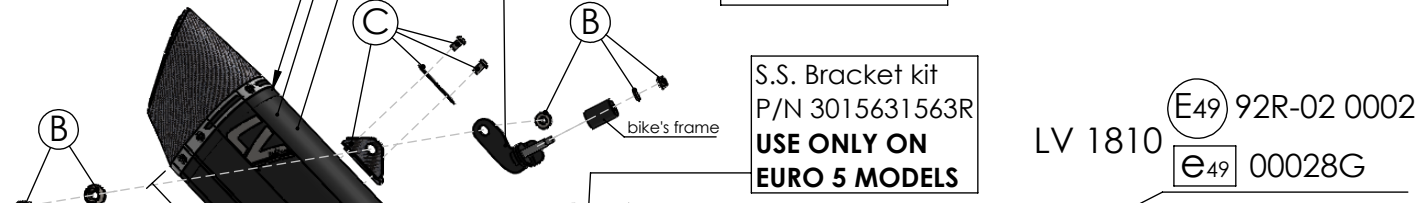

WARNING
Fitting this exhaust system it is advisable to optimize the carburation by remapping the stock ECU or by adopting an additional ECU unit.

- (A) Primary Pipes kit: P/N 3014349203R
- (B) Fitting kit: P/N 3015631601R
- (C) Carbon Bracket kit: P/N 3015602562R
- (D) Carbon Heat Shield kit: P/N 3015401001R