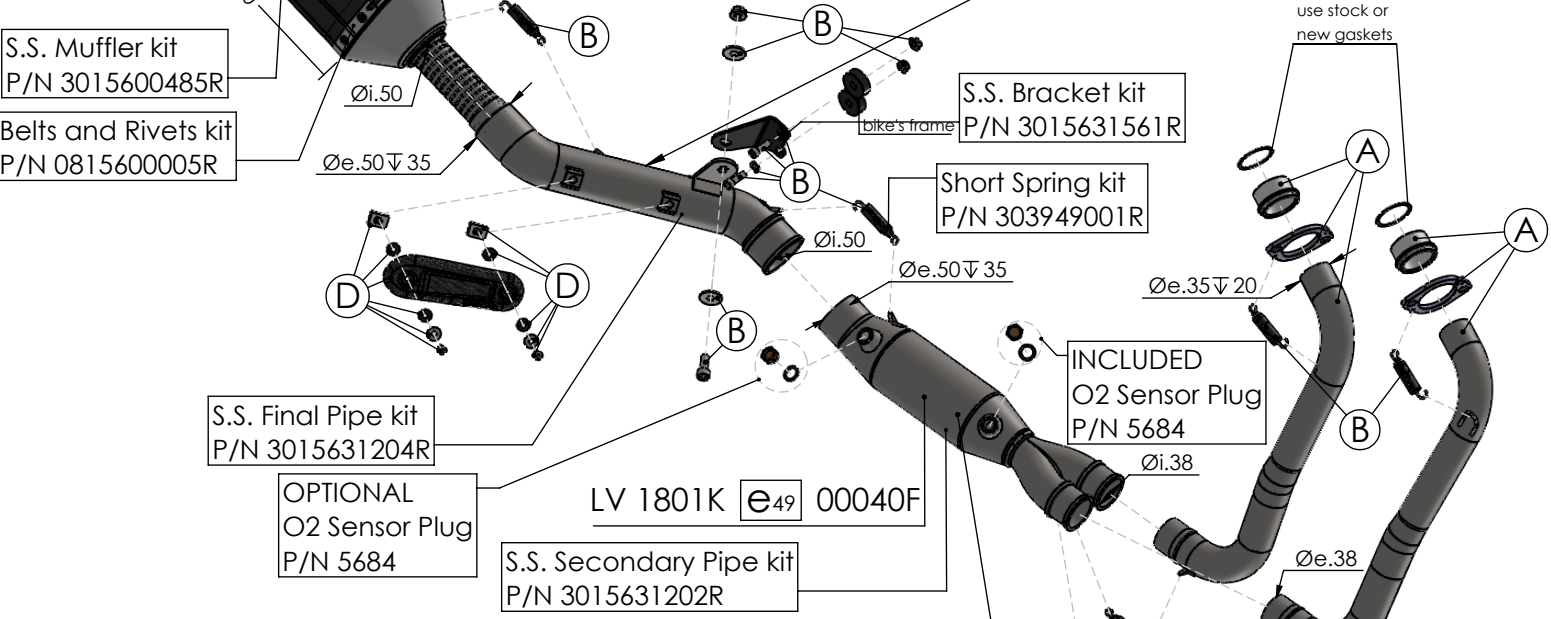

WARNING
Fitting this exhaust system it is advisable to optimize the carburation by remapping the stock ECU or by adopting an additional ECU unit.

- (A) Primary Pipes kit: P/N 3014349203R
- (B) Fitting kit: P/N 3015631601R
- (C) Carbon Bracket kit: P/N 3015602562R
- (D) Carbon Heat Shield kit: P/N 3015401001R

ART. 15631BK - SPARE PARTS

YAMAHA MT-07 (also fits 35kW version)

FULL SYSTEM LV-14R BLACK EDITION APPROVED

WARNING
Fitting this exhaust system it is advisable to optimize the carburation by remapping the stock ECU or by adopting an additional ECU unit.

- (A) Primary Pipes kit: P/N 3014349203R
- (B) Fitting kit: P/N 3015631601R
- (C) Carbon Bracket kit: P/N 3015602562R
- (D) Carbon Heat Shield kit: P/N 3015401001R

ART. 15631BK - SPARE PARTS

YAMAHA TRACER 7
(also fits 35kW version) (fit with original panniers **ONLY 2020-2024 VERSIONS**)

FULL SYSTEM LV-14R BLACK EDITION APPROVED