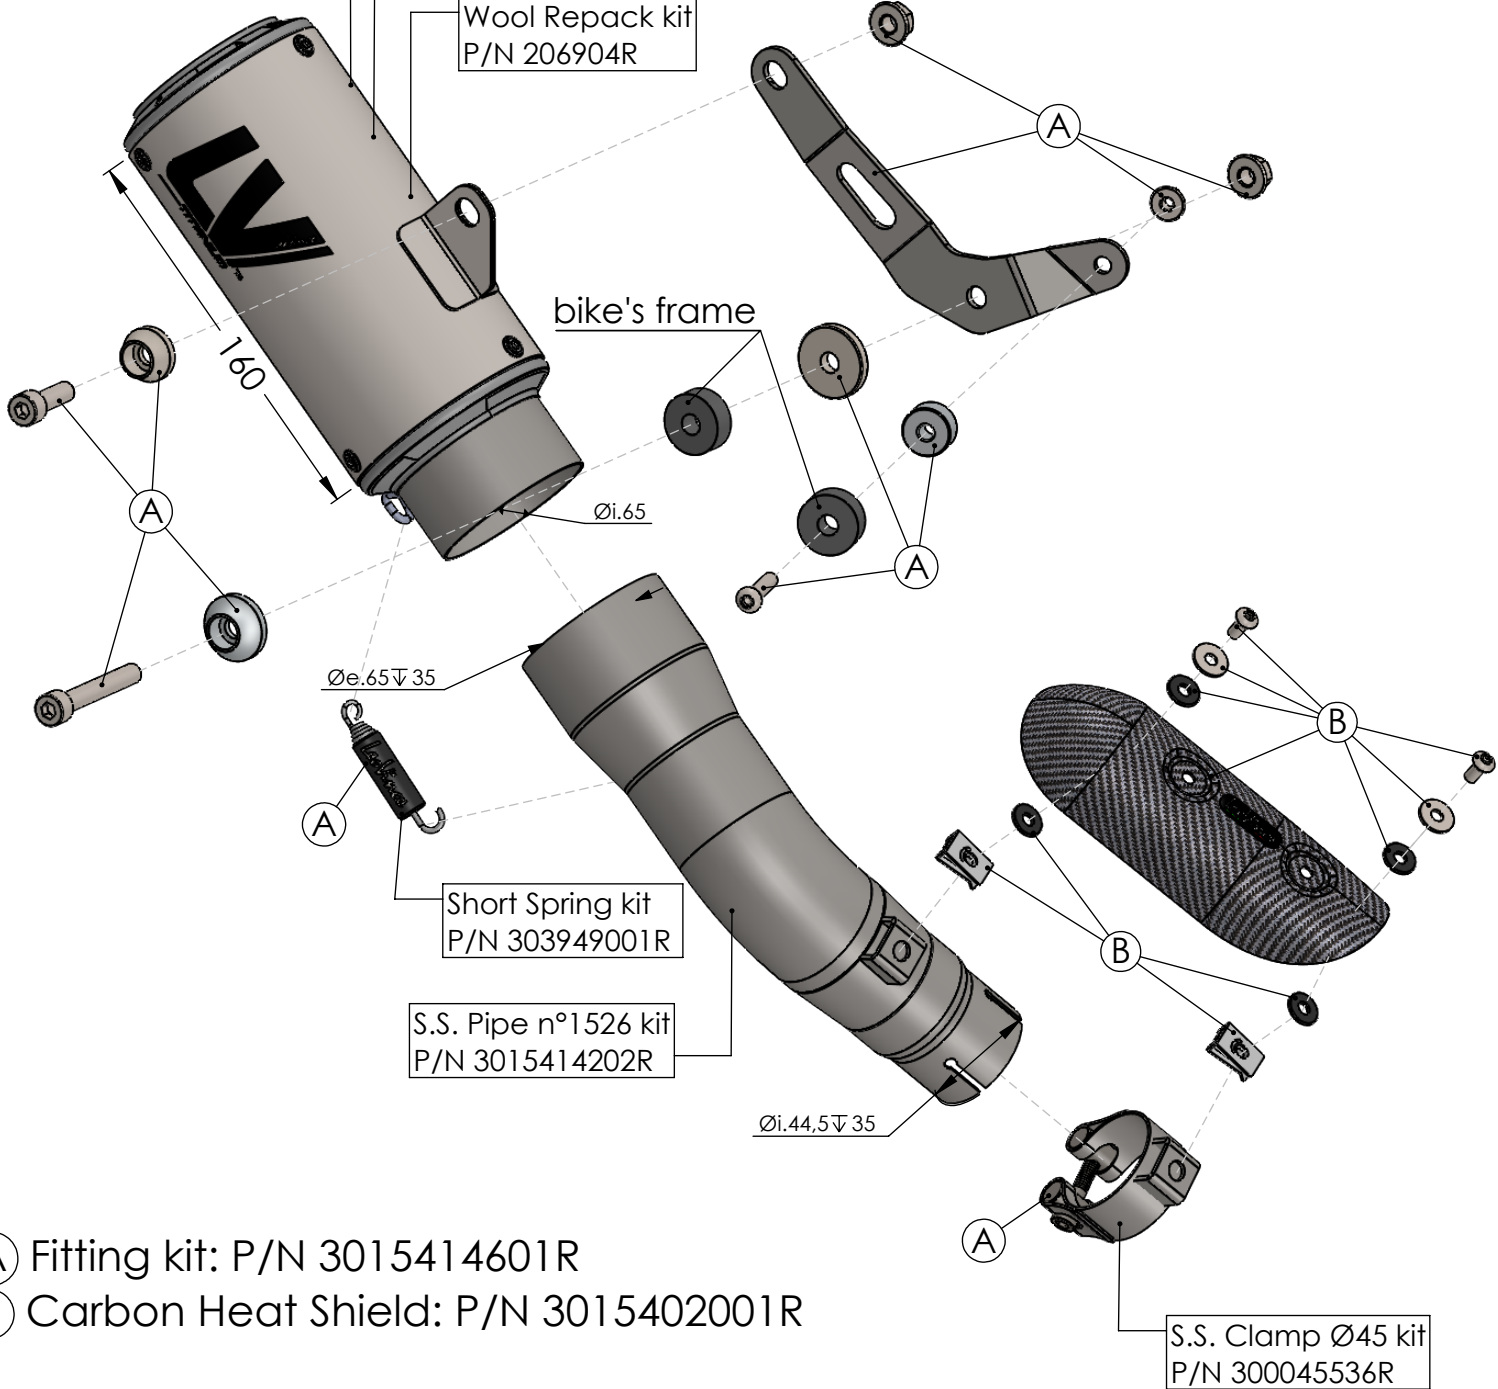

Titanium Muffler kit
P/N 3015403471UR

Outer Sleeve kit
P/N 3015403013R

Wool Repack kit
P/N 206904R

- (A) Fitting kit: P/N 3015414601R
- (B) Carbon Heat Shield: P/N 3015402001R

ART. 15414TU - SPARE PARTS

TRIUMPH TIGER SPORT 800

SLIP-ON LV CORSA TITANIUM