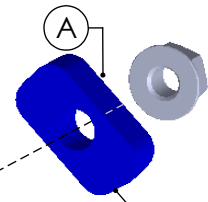

S.S. End Cap kit
P/N 3015400701R

S.S. Muffler kit
P/N 3015408485R

Wool Re-Pack kit
P/N 414208R

bike's frame

S.S. Outer Sleeve kit
P/N 0815405011R

S.S. Clamp kit
Ø57
P/N 300057530R

(A) Fixing kit P/N 3015408601R

ART. 15408BU - SPARE PARTS

Yamaha YZF-R1/M

SLIP-ON LV CORSA BLACK EDITION

Øi.54,5
▽ 35