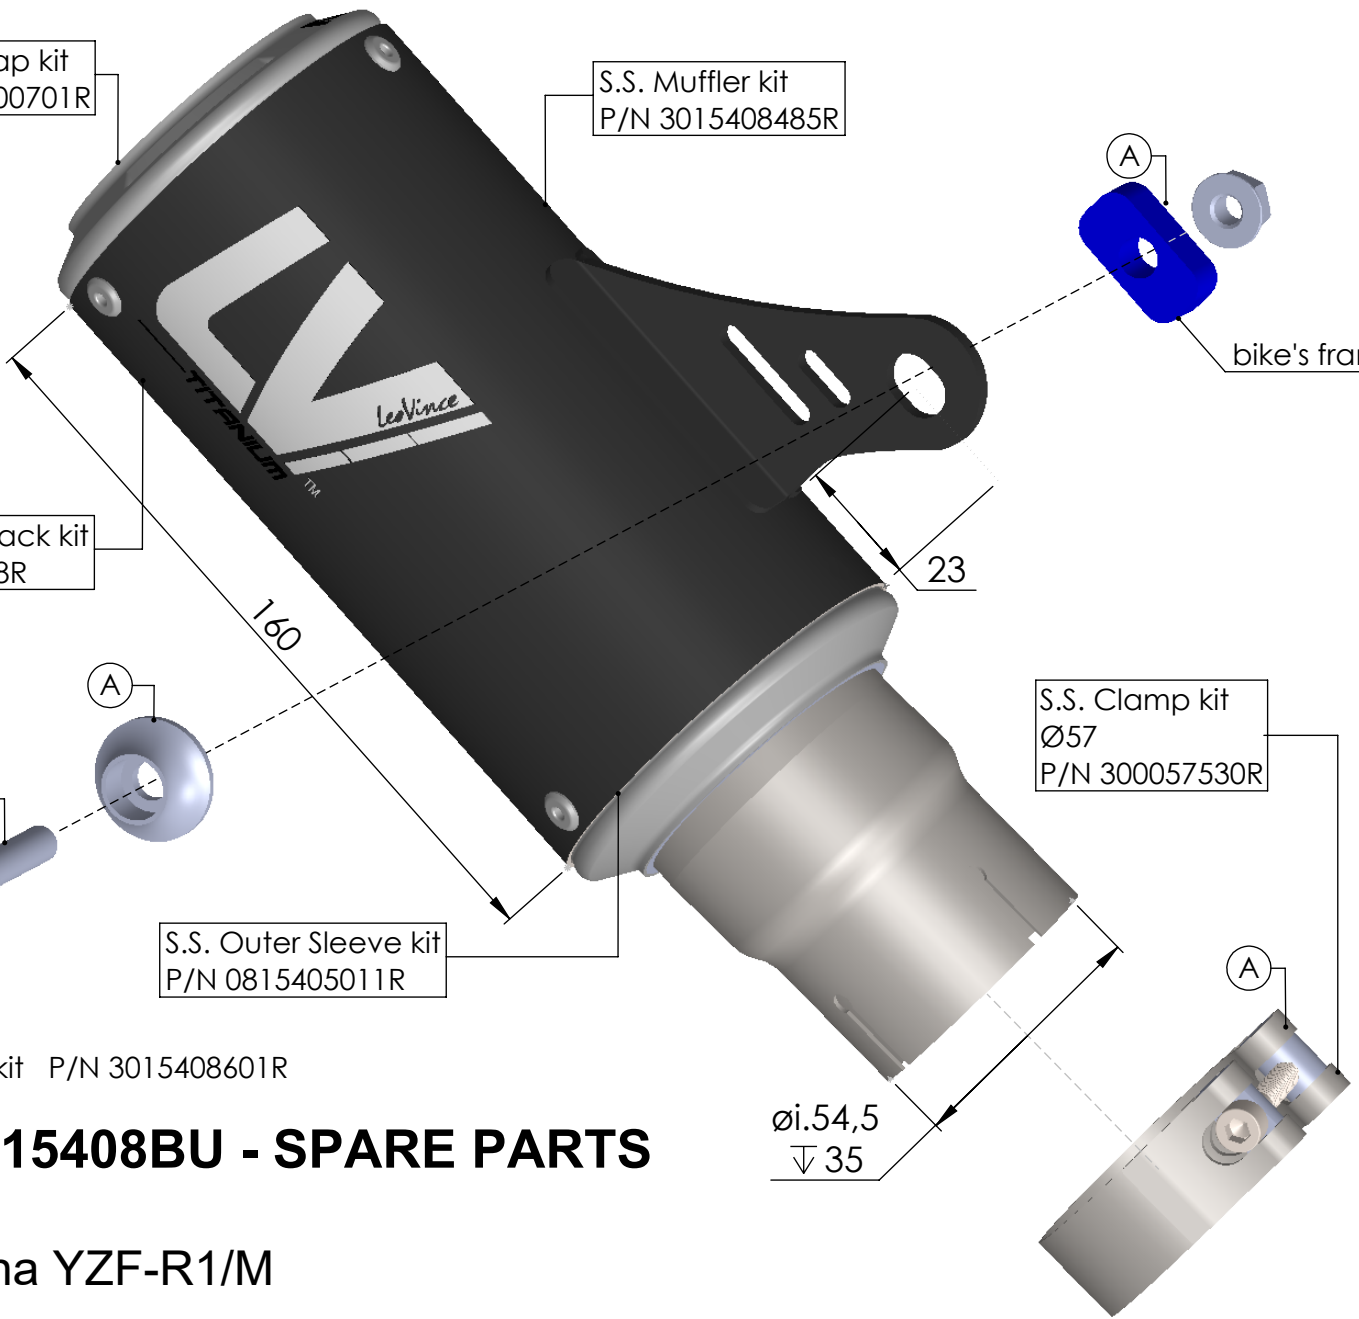

S.S. End Cap kit
P/N 3015400701R

S.S. Muffler kit
P/N 3015408485R

Wool Re-Pack kit
P/N 414208R

bike's frame

S.S. Outer Sleeve kit
P/N 0815405011R

S.S. Clamp kit
Ø57
P/N 300057530R

(A) Fixing kit P/N 3015408601R

ART. 15408BU - SPARE PARTS

Yamaha YZF-R1/M

SLIP-ON LV CORSA BLACK EDITION

Øi.54,5
▽ 35