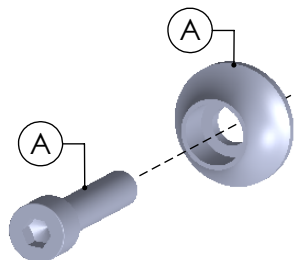

S.S. End Cap kit
P/N 3015400701R

S.S. Muffler kit
P/N 3015408485R

Wool Re-Pack kit
P/N 414208R

bike's frame

S.S. Outer Sleeve kit
P/N 0815405011R

S.S. Clamp kit
Ø57
P/N 300057530R

(A) Fixing kit P/N 3015408601R

ART. 15408BU - SPARE PARTS

Yamaha YZF-R1/M

SLIP-ON LV CORSA BLACK EDITION

Øi.54,5
▽ 35