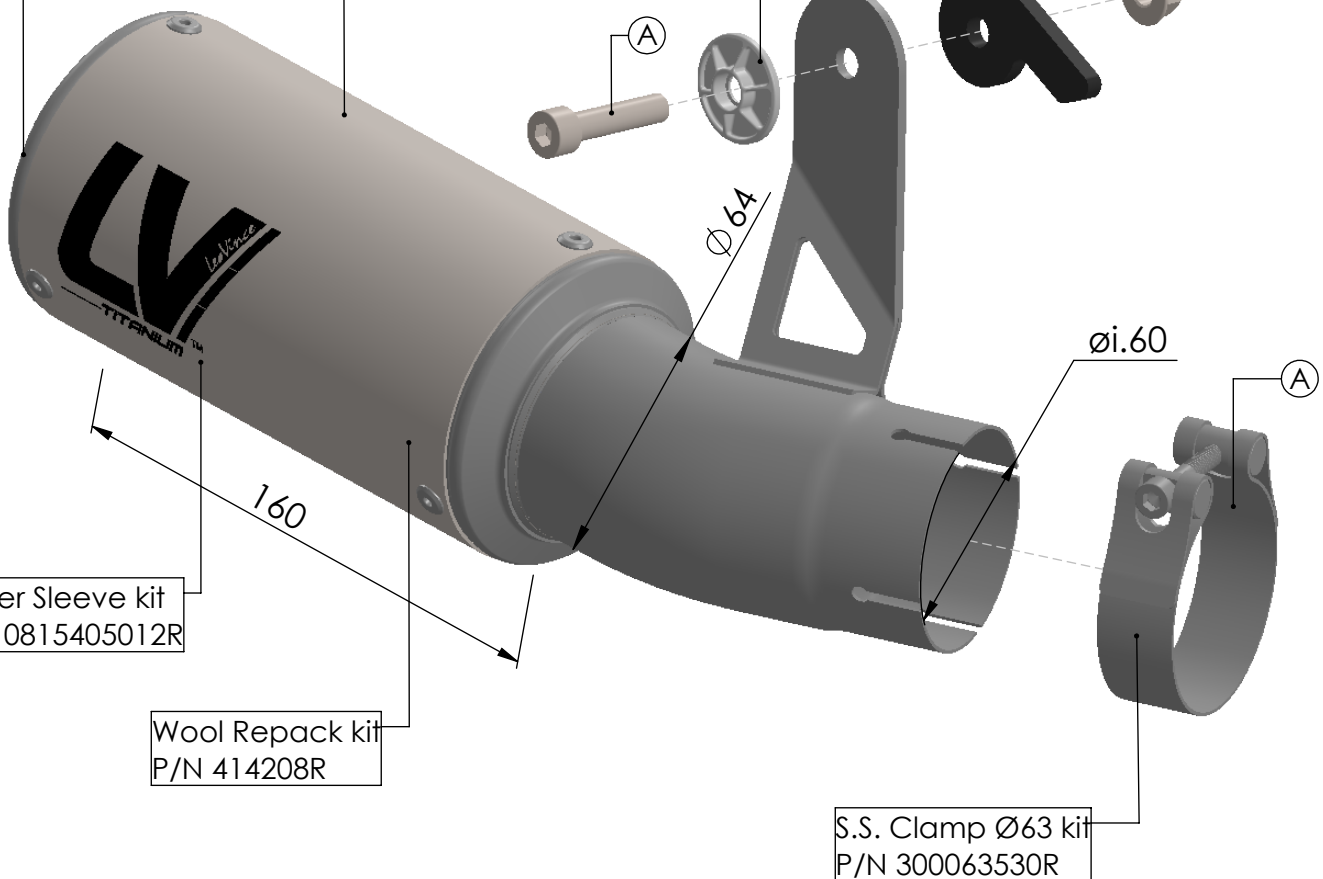

Muffler kit  
P/N 3015407471R

S.S. End Cap kit  
P/N 3015400701R

use original washer

bike's frame

Outer Sleeve kit  
P/N 0815405012R

Wool Repack kit  
P/N 414208R

S.S. Clamp Ø63 kit  
P/N 300063530R

Ⓐ FITTING KIT; P/N 3015407601R

## ART. 15407TU - SPARE PARTS

BMW S 1000 R / S 1000 RR / M 1000 R / M 1000 RR

SLIP-ON LV CORSA TITANIUM