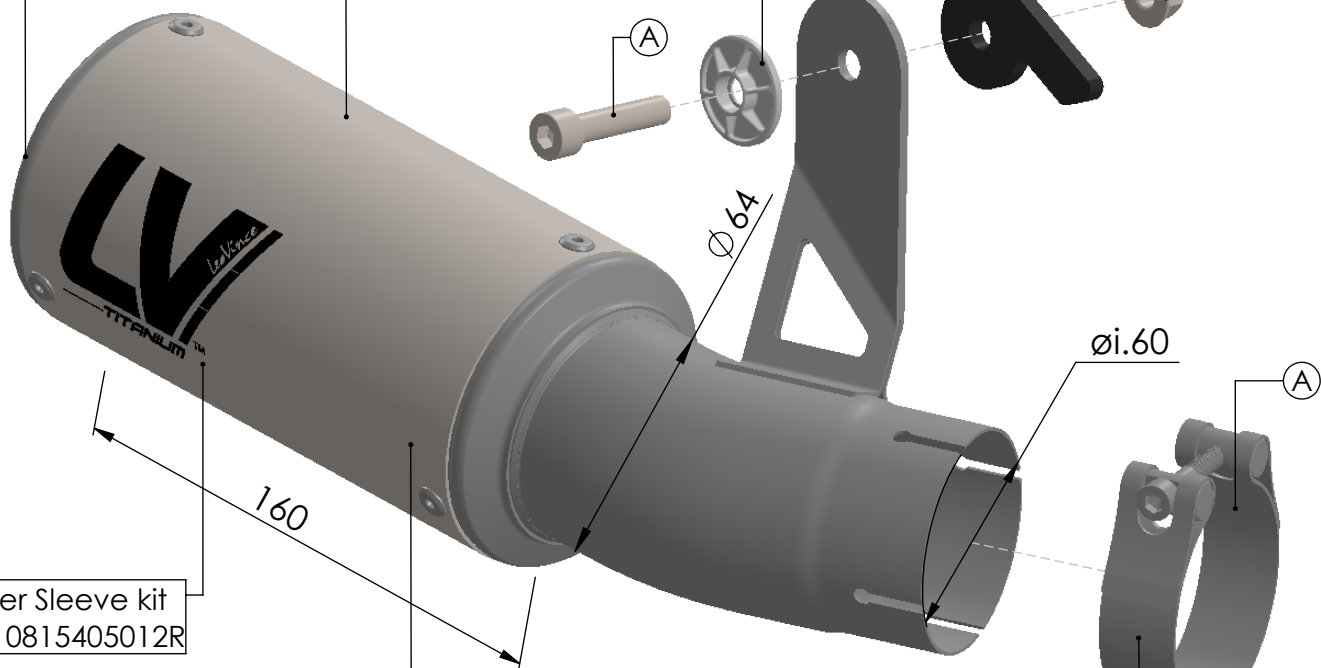

Muffler kit
P/N 3015407471R

S.S. End Cap kit
P/N 3015400701R

use original washer

bike's frame

Outer Sleeve kit
P/N 0815405012R

Wool Repack kit
P/N 414208R

S.S. Clamp Ø63 kit
P/N 300063530R

Ⓐ FITTING KIT; P/N 3015407601R

ART. 15407TU - SPARE PARTS

BMW S 1000 R / S 1000 RR

SLIP-ON - LV CORSA - TITANIUM