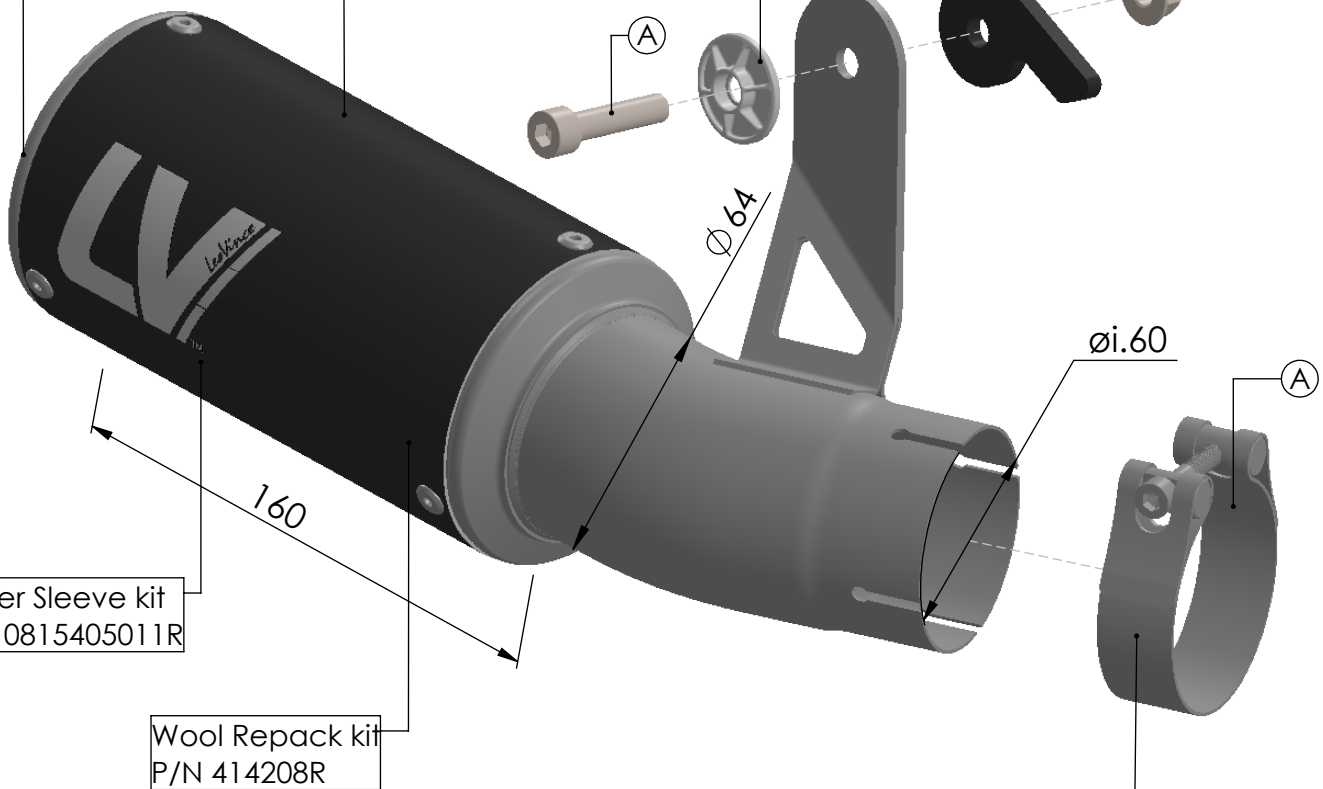

Muffler kit
P/N 3015407485R

S.S. End Cap kit
P/N 3015400701R

use original washer

bike's frame

Outer Sleeve kit
P/N 0815405011R

Wool Repack kit
P/N 414208R

S.S. Clamp Ø63 kit
P/N 300063530R

Ⓐ FITTING KIT; P/N 3015407601R

ART. 15407BU - SPARE PARTS

BMW S 1000 R / S 1000 RR / M 1000 R / M 1000 RR

SLIP-ON LV CORSA BLACK EDITION