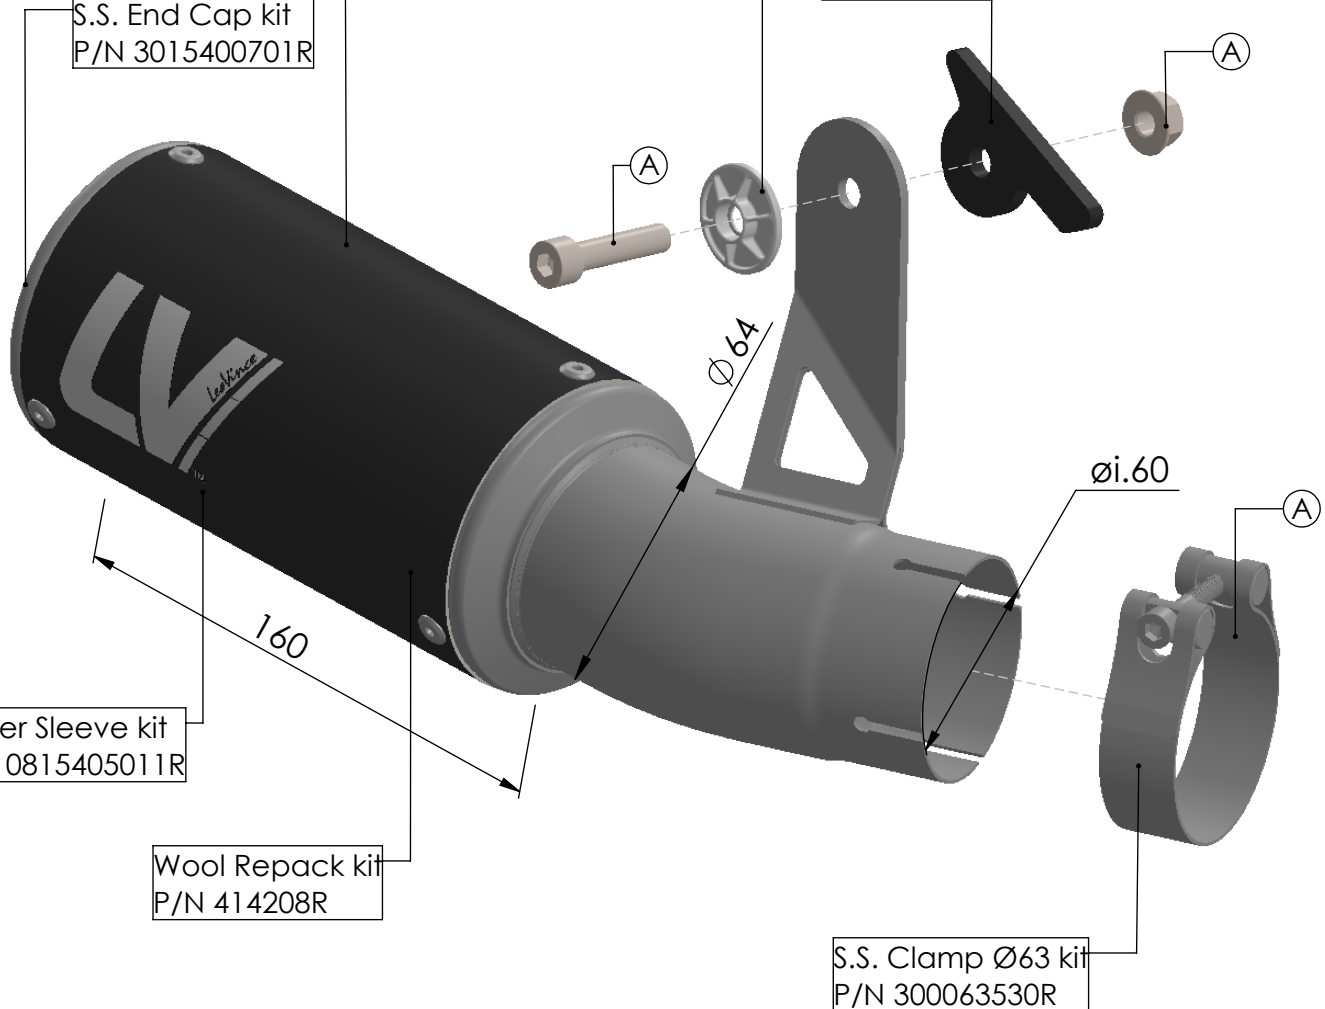

Muffler kit
P/N 3015407485R

S.S. End Cap kit
P/N 3015400701R

use original washer

bike's frame

Outer Sleeve kit
P/N 0815405011R

Wool Repack kit
P/N 414208R

S.S. Clamp Ø63 kit
P/N 300063530R

(A) FITTING KIT; P/N 3015407601R

ART. 15407B - SPARE PARTS

BMW S 1000 R / S 1000 RR

SLIP-ON - LV CORSA - BLACK EDITION