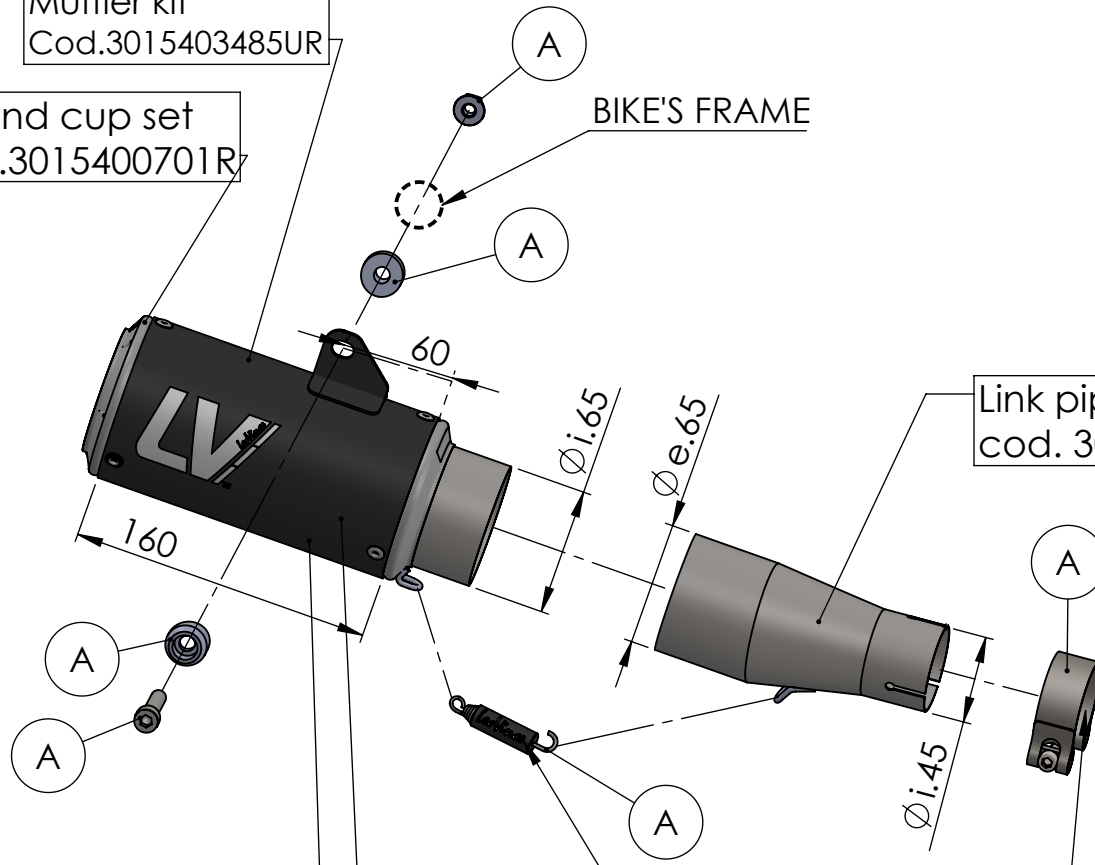

Muffler kit  
Cod.3015403485UR

S.s end cup set  
cod.3015400701R

BIKE'S FRAME

Link pipe  
cod. 3015403202R

Strap in S.s.Ø49  
Cod.300049530R

Outer sleeve  
replacement kit  
cod.3015403011R

Muffler repack kit  
cod.414208R

Short helical  
spring tensile  
cod. 303949001R

## ART. 15403BU - SPARE PARTS

YAMAHA YZF - R6

Ⓐ FITTING KIT cod.3015403601R