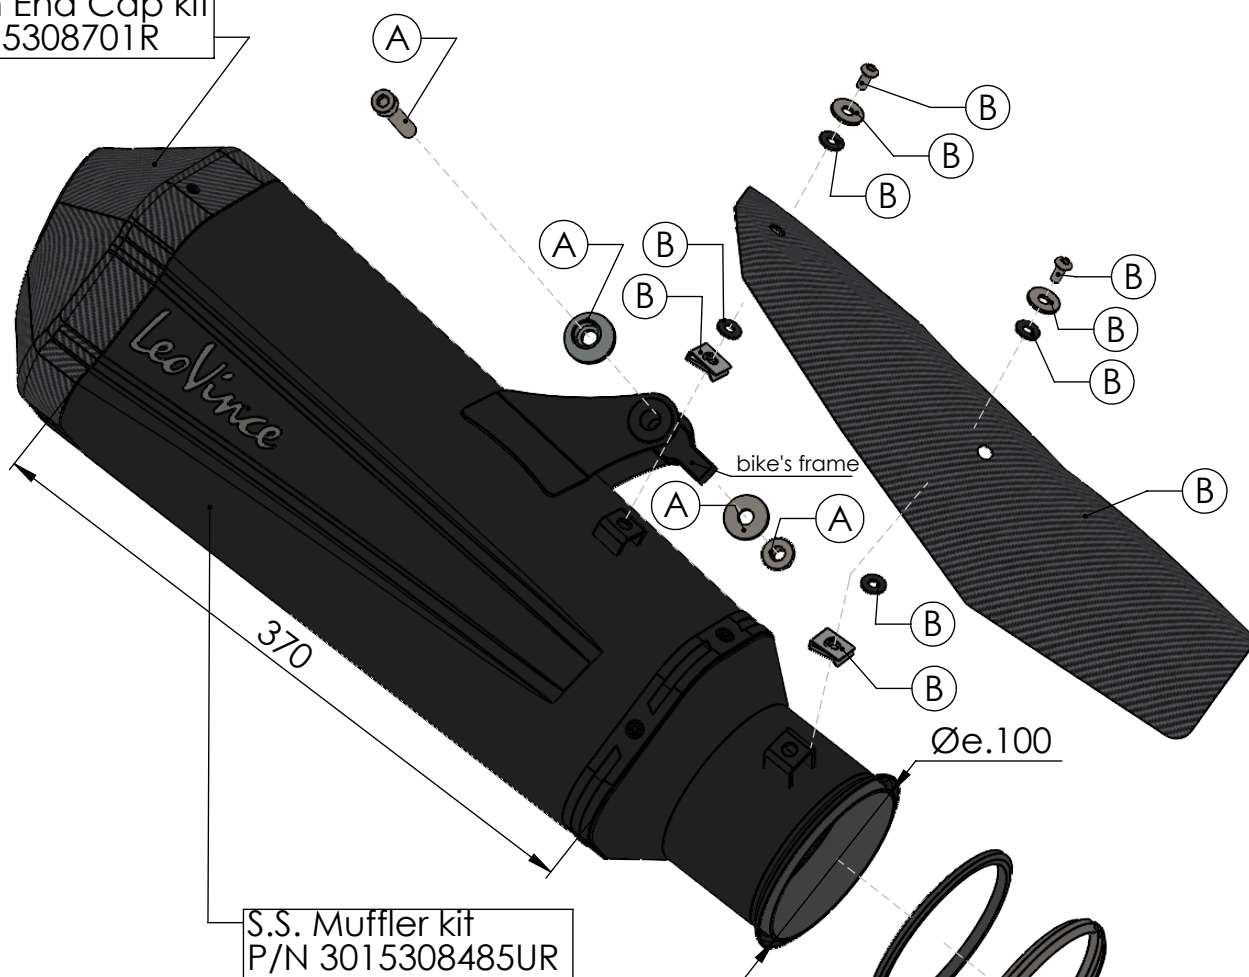

Carbon End Cap kit
P/N 3015308701R

use stock
fasteners

- (A) Fitting kit: P/N 3015308601R
- (B) Carbon Heat Shield kit: 3015308001R

ART. 15308BU - SPARE PARTS

KTM 1290 SUPER ADVENTURE R/S

SLIP ON LV-12 BLACK EDITION