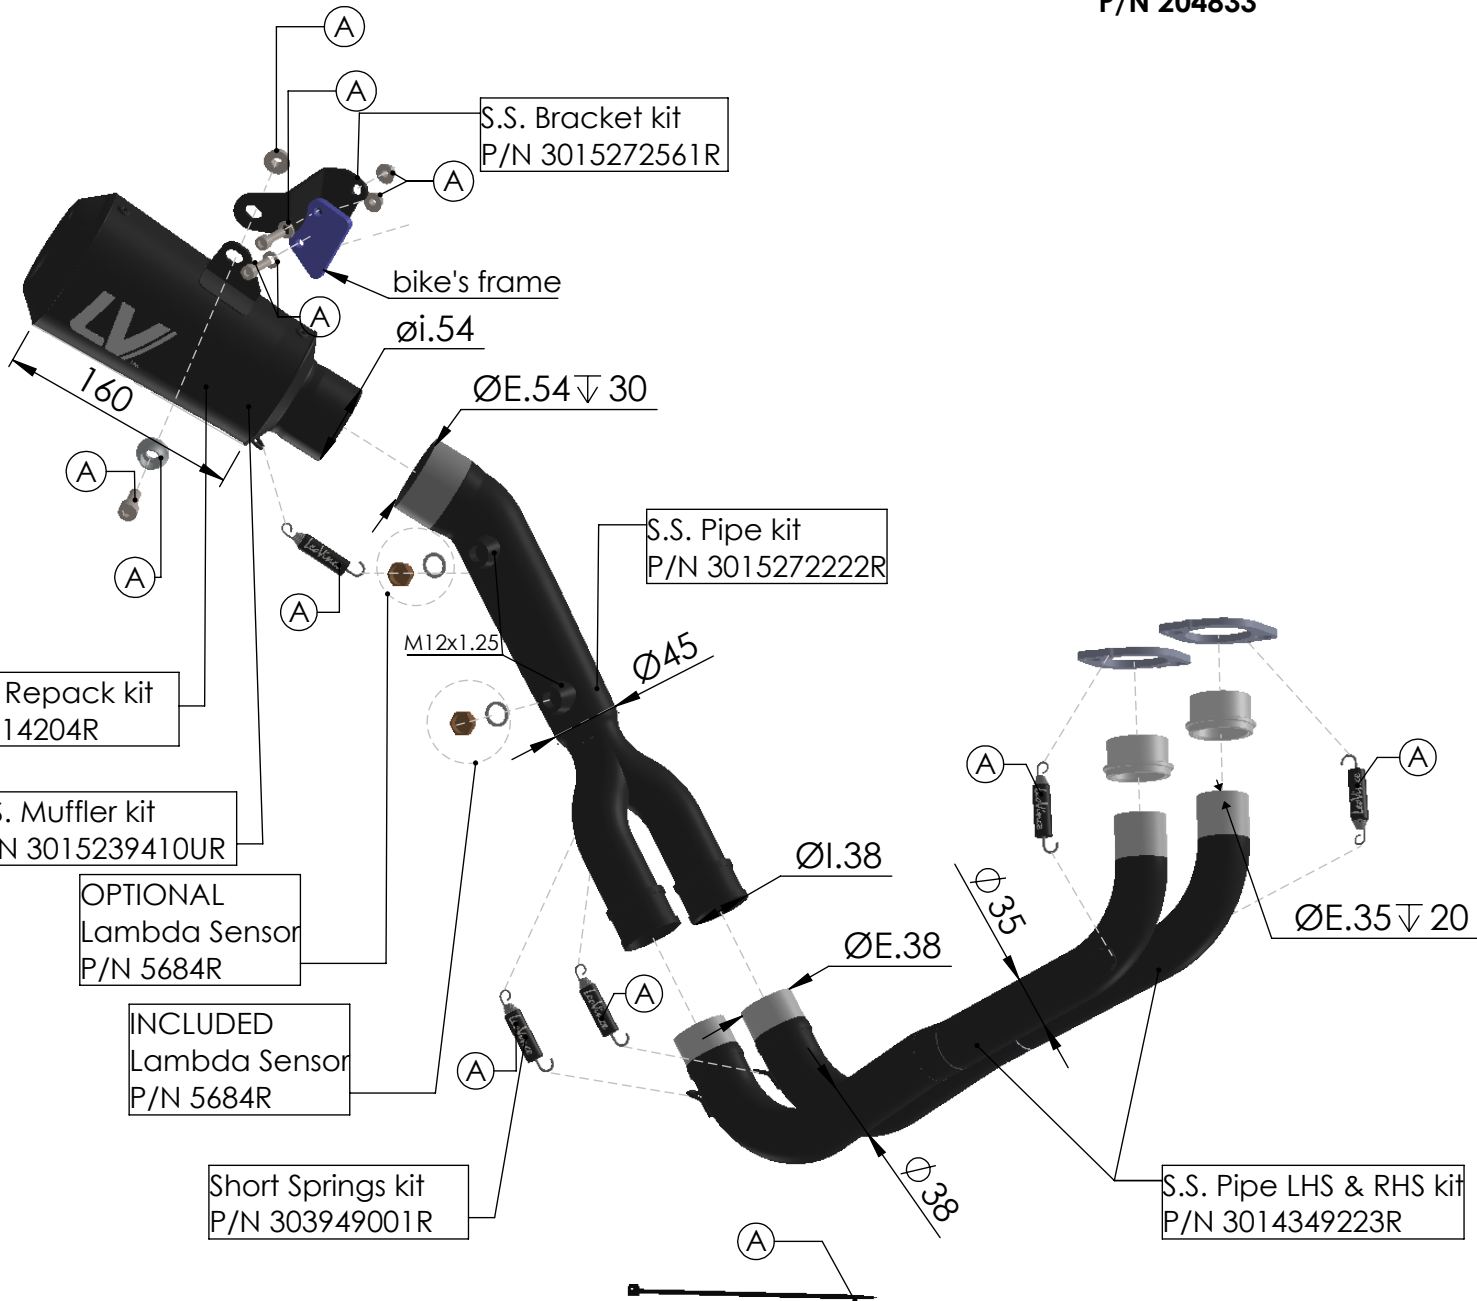

S.S. Flange 112A
P/N 204569 sp.5mm

S.S. Bushing
P/N 204833

WARNING

ECU must be remapped

(A) Fitting kit: P/N 3015264601R

ART. 15272FBU - SPARE PARTS

YAMAHA MT-07 / XSR 700 / YZF-R7 (also fits on 35kW)

SLIP-ON LV-10 FULL BLACK