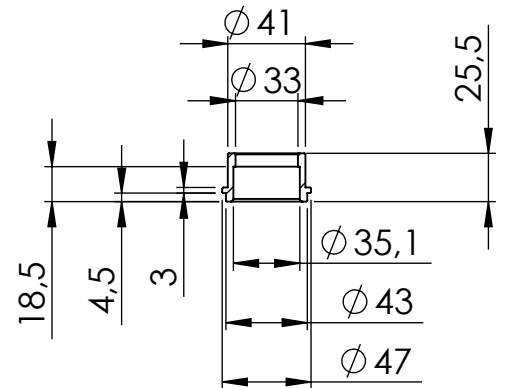

S.S. Flange 112A
P/N 204569 sp.5mm

S.S. Bushing
P/N 204833

WARNING

ECU must be remapped

(A) Fitting kit: P/N 3015264601R

ART. 15272FBU - SPARE PARTS

YAMAHA MT-07 / XSR 700 / YZF-R7 (also fits on 35kW)

SLIP-ON LV-10 FULL BLACK