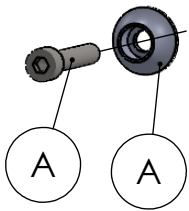

Bracket s.s.  
cod.3015247501R

Outer sleeve  
replacement kit  
cod.3015247010R

S.s end cup set  
cod.309746701R

Muffler kit  
Cod.3015271485R

Ø i.44,5

Outer sleeve  
replacement kit  
cod.3015247011R

Muffler kit  
Cod.3015247483R

Muffler repack kit  
cod.414204R

160

E57 92R-03 0017

Ø 44,5

Strap in S.s. Ø49  
Cod.300049530R

## ART. 15271B - SPARE PARTS

TRIUMPH SPEED TRIPLE 1200 RR/RS

Ⓐ FITTING KIT cod.3015247601R