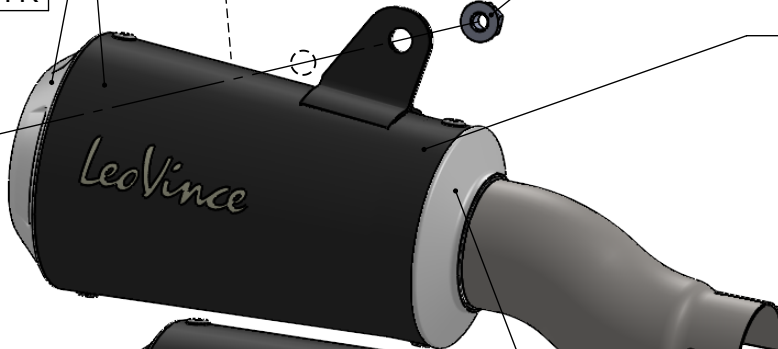

Bracket s.s.  
cod.3015247501R

Outer sleeve  
replacement kit  
cod.3015247010R

S.s end cup set  
cod.309746701R

Muffler kit  
Cod.3015271485R

Ø i.44,5

Outer sleeve  
replacement kit  
cod.3015247011R

Muffler kit  
Cod.3015247483R

Muffler repack kit  
cod.414204R

160

E57 92R-03 0017

Ø 44,5

Strap in S.s. Ø49  
Cod.300049530R

## ART. 15271B - SPARE PARTS

TRIUMPH SPEED TRIPLE 1200 RR/RS

Ⓐ FITTING KIT cod.3015247601R