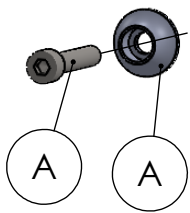

Ø 104

Bracket s.s.
cod.3015247501R

Outer sleeve
replacement kit
cod.3015247010R

S.s end cup set
cod.309746701R

Muffler kit
Cod.3015271481R

Ø i.44,5

Outer sleeve
replacement kit
cod.3015247011R

Muffler kit
Cod.3015247483R

Muffler repack kit
cod.414204R

160

E57 92R-03 0017

Strap in S.s.Ø49
Cod.300049530R

ART. 15271 - SPARE PARTS

TRIUMPH SPEED TRIPLE 1200 RR/RS

(A) FITTING KIT cod.3015247601R