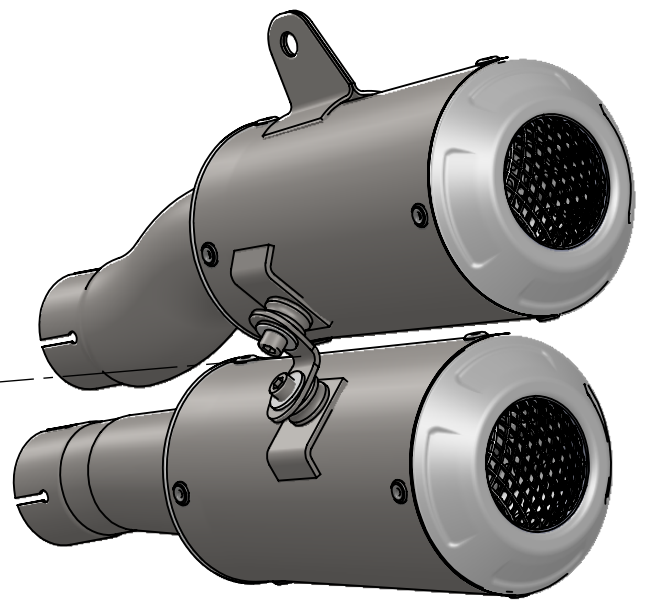

Ø 104

Bracket s.s.
cod.3015247501R

Outer sleeve
replacement kit
cod.3015247010R

S.s end cup set
cod.309746701R

Muffler kit
Cod.3015271481R

Ø i.44,5

Outer sleeve
replacement kit
cod.3015247011R

Muffler kit
Cod.3015247483R

Muffler repack kit
cod.414204R

160

E57 92R-03 0017

Strap in S.s.Ø49
Cod.300049530R

ART. 15271 - SPARE PARTS

TRIUMPH SPEED TRIPLE 1200 RR/RS

(A) FITTING KIT cod.3015247601R