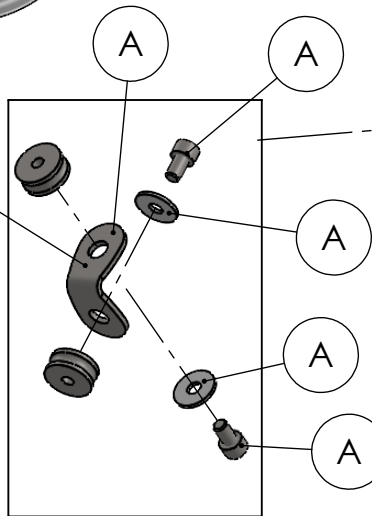

Ø 104

Bracket s.s.
cod.3015247501R

Outer sleeve
replacement kit
cod.3015247010R

S.s end cup set
cod.309746701R

Muffler kit
Cod.3015271481R

Ø i.44,5

Outer sleeve
replacement kit
cod.3015247011R

Muffler kit
Cod.3015247483R

Muffler repack kit
cod.414204R

160

E57 92R-03 0017

Strap in S.s.Ø49
Cod.300049530R

ART. 15271 - SPARE PARTS

TRIUMPH SPEED TRIPLE 1200 RR/RS

(A) FITTING KIT cod.3015247601R