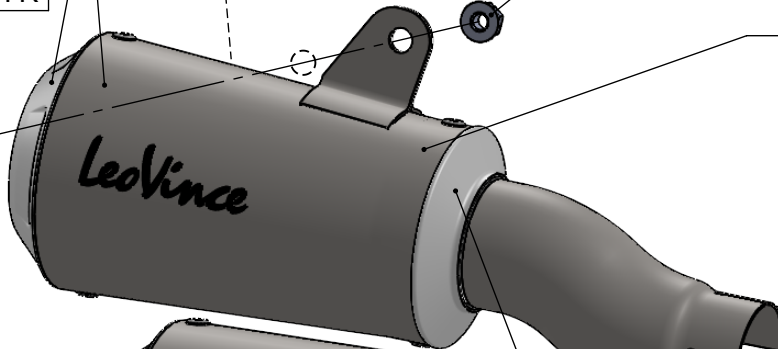

Ø 104

Bracket s.s.
cod.3015247501R

Outer sleeve
replacement kit
cod.3015247010R

S.s end cup set
cod.309746701R

Muffler kit
Cod.3015271481R

Ø i.44,5

Outer sleeve
replacement kit
cod.3015247011R

Muffler kit
Cod.3015247483R

Muffler repack kit
cod.414204R

160

E57 92R-03 0017

Strap in S.s.Ø49
Cod.300049530R

ART. 15271 - SPARE PARTS

TRIUMPH SPEED TRIPLE 1200 RR/RS

(A) FITTING KIT cod.3015247601R