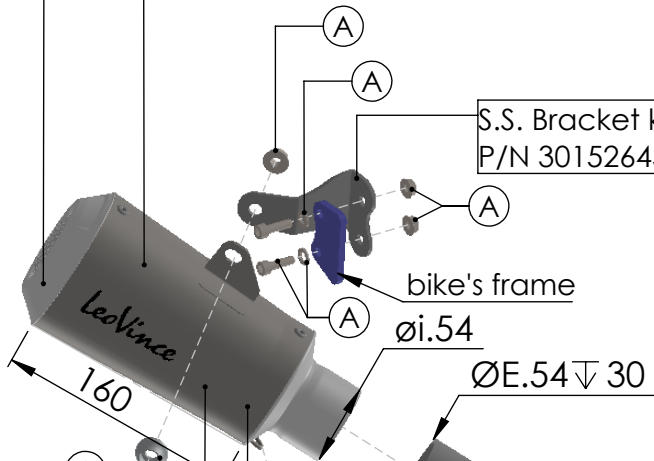

S.S. Flange 112A
P/N 204569 sp.5mm

Outer Sleeve kit
P/N 309746010R

S.S. Bracket kit
P/N 3015264561R

bike's frame

Øi.54

ØE.54 ∇ 30

S.S. Pipe kit
P/N 3015264202R

M12x1.25

Ø50

Ø45

Øi.38

ØE.38

Ø35

ØE.38

Ø38

Ø38

Wool Repack kit
P/N 414204R

S.S. Muffler kit
P/N 309746481UR

OPTIONAL
Lambda Sensor
P/N 5683

Short Springs kit
P/N 303949001R