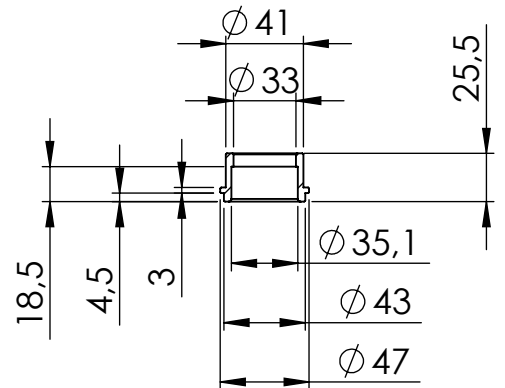

S.S. End Cap kit  
P/N 309746701R

S.S. Flange 112A  
P/N 204569 sp.5mm

S.S. Bushing  
P/N 204833

Outer Sleeve kit  
P/N 309746010R

S.S. Bracket kit  
P/N 3015264561R

bike's frame

Øi.54

ØE.54  $\nabla$  30

S.S. Pipe kit  
P/N 3015264202R

M12x1.25

Ø50

Ø45

Øi.38

ØE.38

Ø35

ØE.38

Ø38

Ø38

Wool Repack kit  
P/N 414204R

S.S. Muffler kit  
P/N 309746481UR

OPTIONAL  
Lambda Sensor  
P/N 5683

Short Springs kit  
P/N 303949001R

S.S. Pipe LHS & RHS kit  
P/N 3014349203R

## ART. 15264U - SPARE PARTS

YAMAHA MT-07 / XSR 700 / YZF-R7 (also fits on 35kW)

SLIP-ON LV-10 STAINLESS STEEL