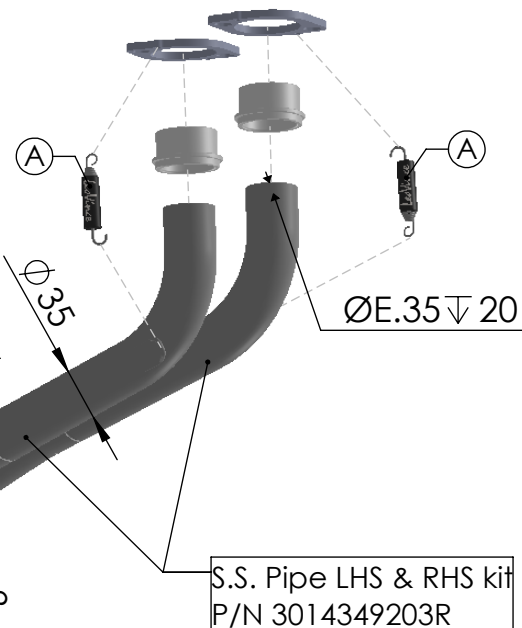

S.S. Pipe kit  
P/N 3015264202R

M12x1.25

Ø50

Ø45

Øi.38

ØE.38

Ø35

ØE.38

Ø38

Ø38

Wool Repack kit  
P/N 414204R

S.S. Muffler kit  
P/N 309746481UR

OPTIONAL  
Lambda Sensor  
P/N 5683

Short Springs kit  
P/N 303949001R

S.S. Pipe LHS & RHS kit  
P/N 3014349203R

## WARNING

ECU must be remapped

Ⓐ Fitting kit: P/N 3015264601R

## ART. 15264U - SPARE PARTS

YAMAHA MT-07 / XSR 700 / YZF-R7 (also fits on 35kW)

SLIP-ON LV-10 STAINLESS STEEL