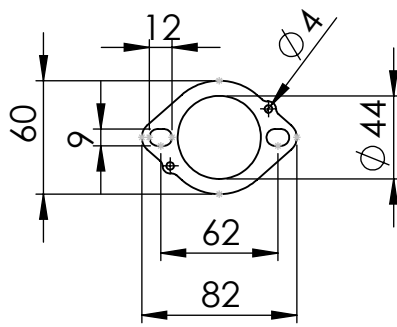

S.S. End Cap kit  
P/N 309746701R

S.S. Flange 112A  
P/N 204569 sp.5mm

S.S. Bushing  
P/N 204833

Outer Sleeve kit  
P/N 309746010R

S.S. Bracket kit  
P/N 3015264561R

bike's frame

Øi.54

ØE.54  $\nabla$  30

S.S. Pipe kit  
P/N 3015264202R

M12x1.25

Ø50

Ø45

Øi.38

ØE.38

Ø35

ØE.38

Ø38

Ø38

Wool Repack kit  
P/N 414204R

S.S. Muffler kit  
P/N 309746481UR

OPTIONAL  
Lambda Sensor  
P/N 5683

Short Springs kit  
P/N 303949001R

S.S. Pipe LHS & RHS kit  
P/N 3014349203R

## ART. 15264U - SPARE PARTS

YAMAHA MT-07 / XSR 700 / YZF-R7 (also fits on 35kW)

SLIP-ON LV-10 STAINLESS STEEL