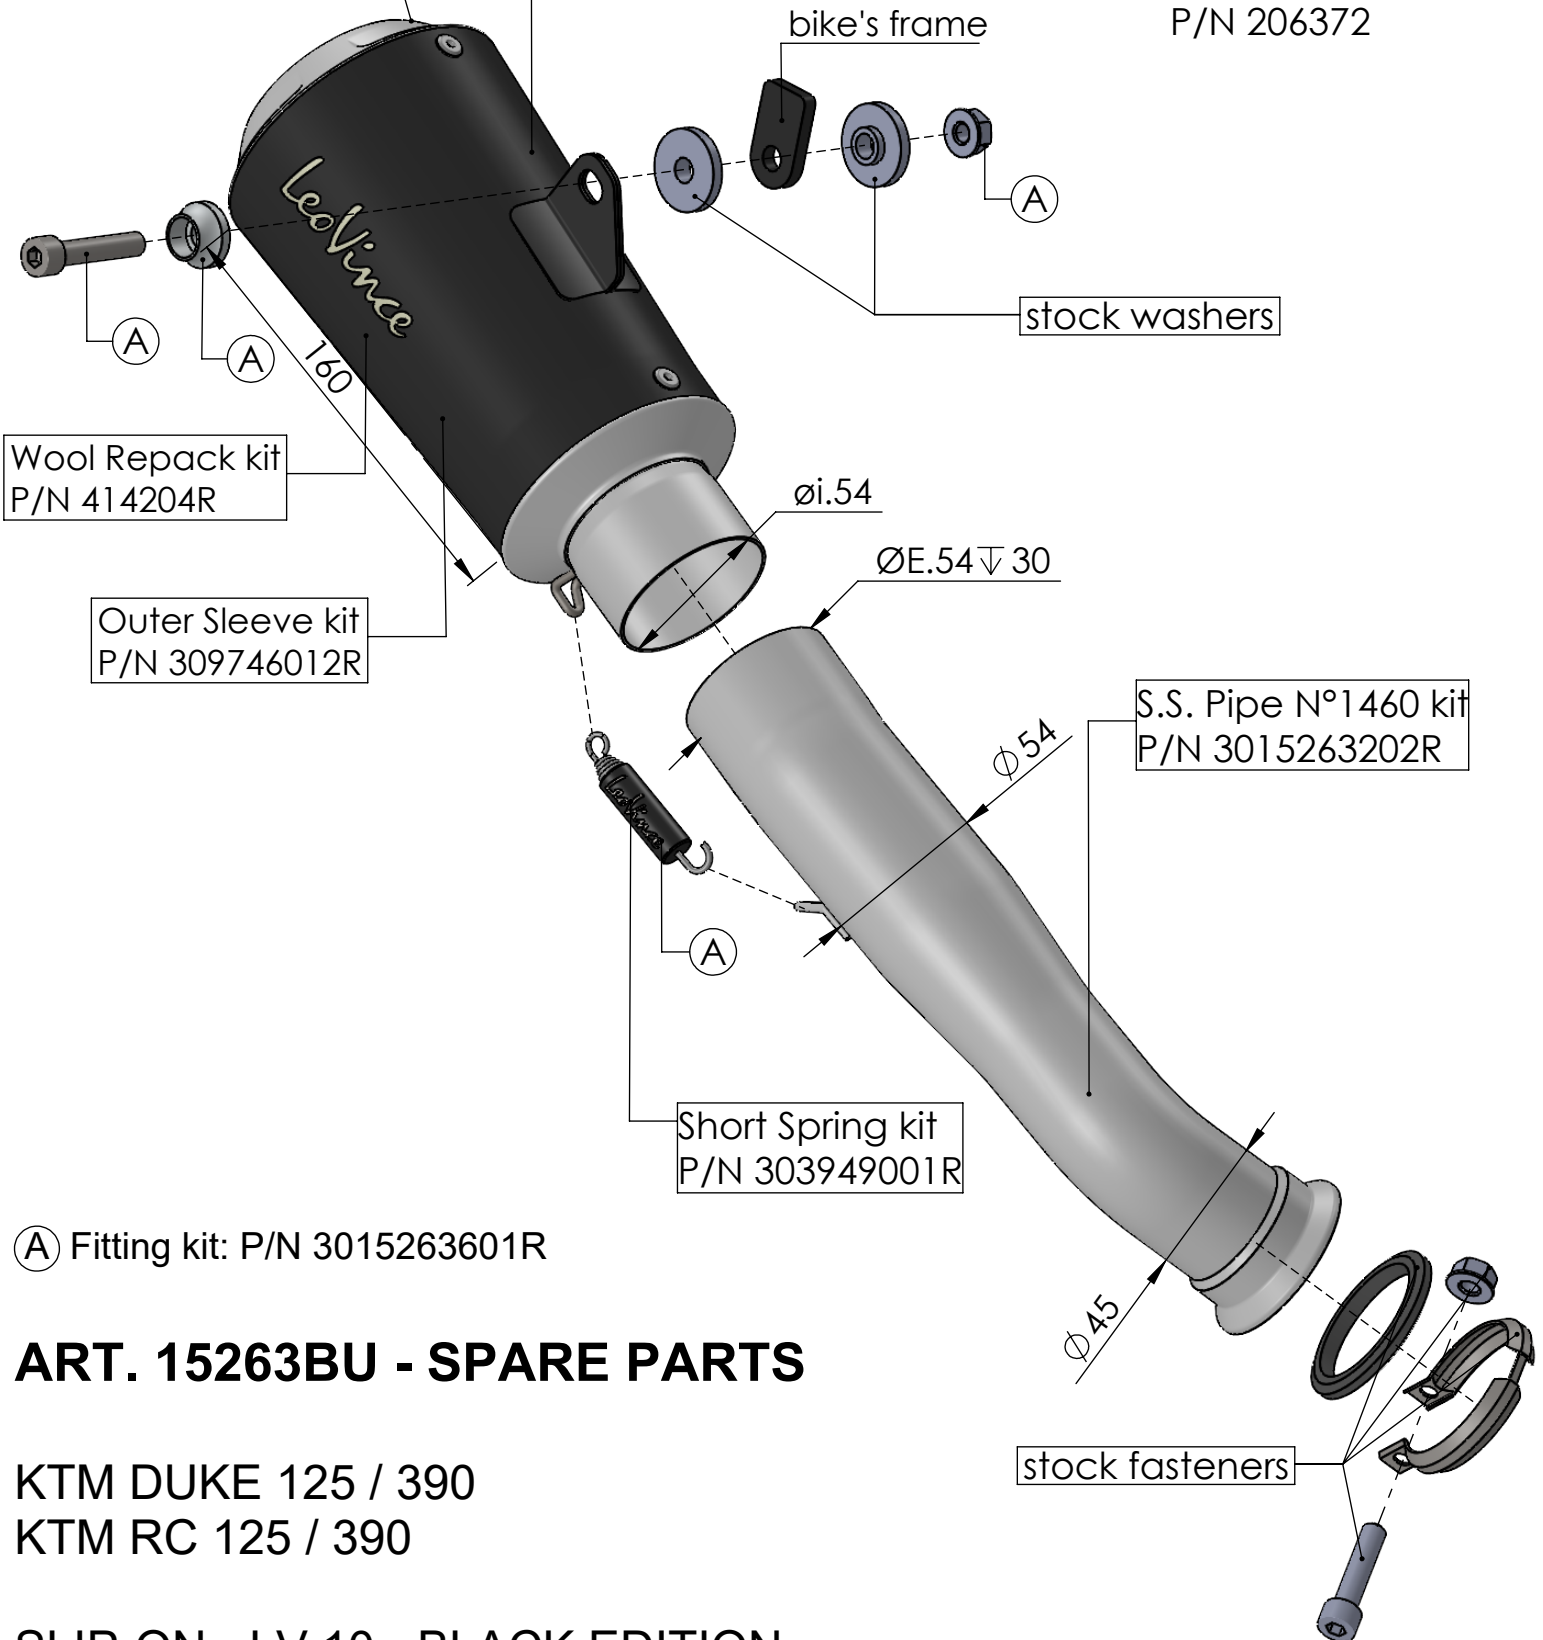

S.S. End Cap kit
P/N 309746701R

S.S. Muffler kit
P/N 309746485UR

S.S. Bushing
P/N 206372

(A) Fitting kit: P/N 3015263601R

ART. 15263BU - SPARE PARTS

KTM DUKE 125 / 390
KTM RC 125 / 390

SLIP-ON - LV 10 - BLACK EDITION