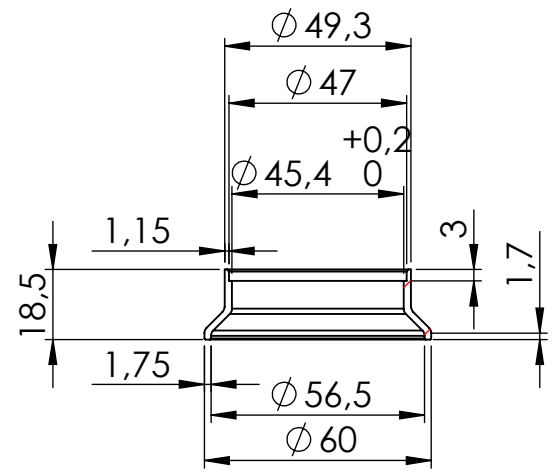

S.S. End Cap kit
P/N 309746701R

S.S. Muffler kit
P/N 309746485UR

S.S. Bushing
P/N 206372

(A) Fitting kit: P/N 3015263601R

ART. 15263BU - SPARE PARTS

KTM DUKE 125 / 390
KTM RC 125 / 390

SLIP-ON - LV 10 - BLACK EDITION