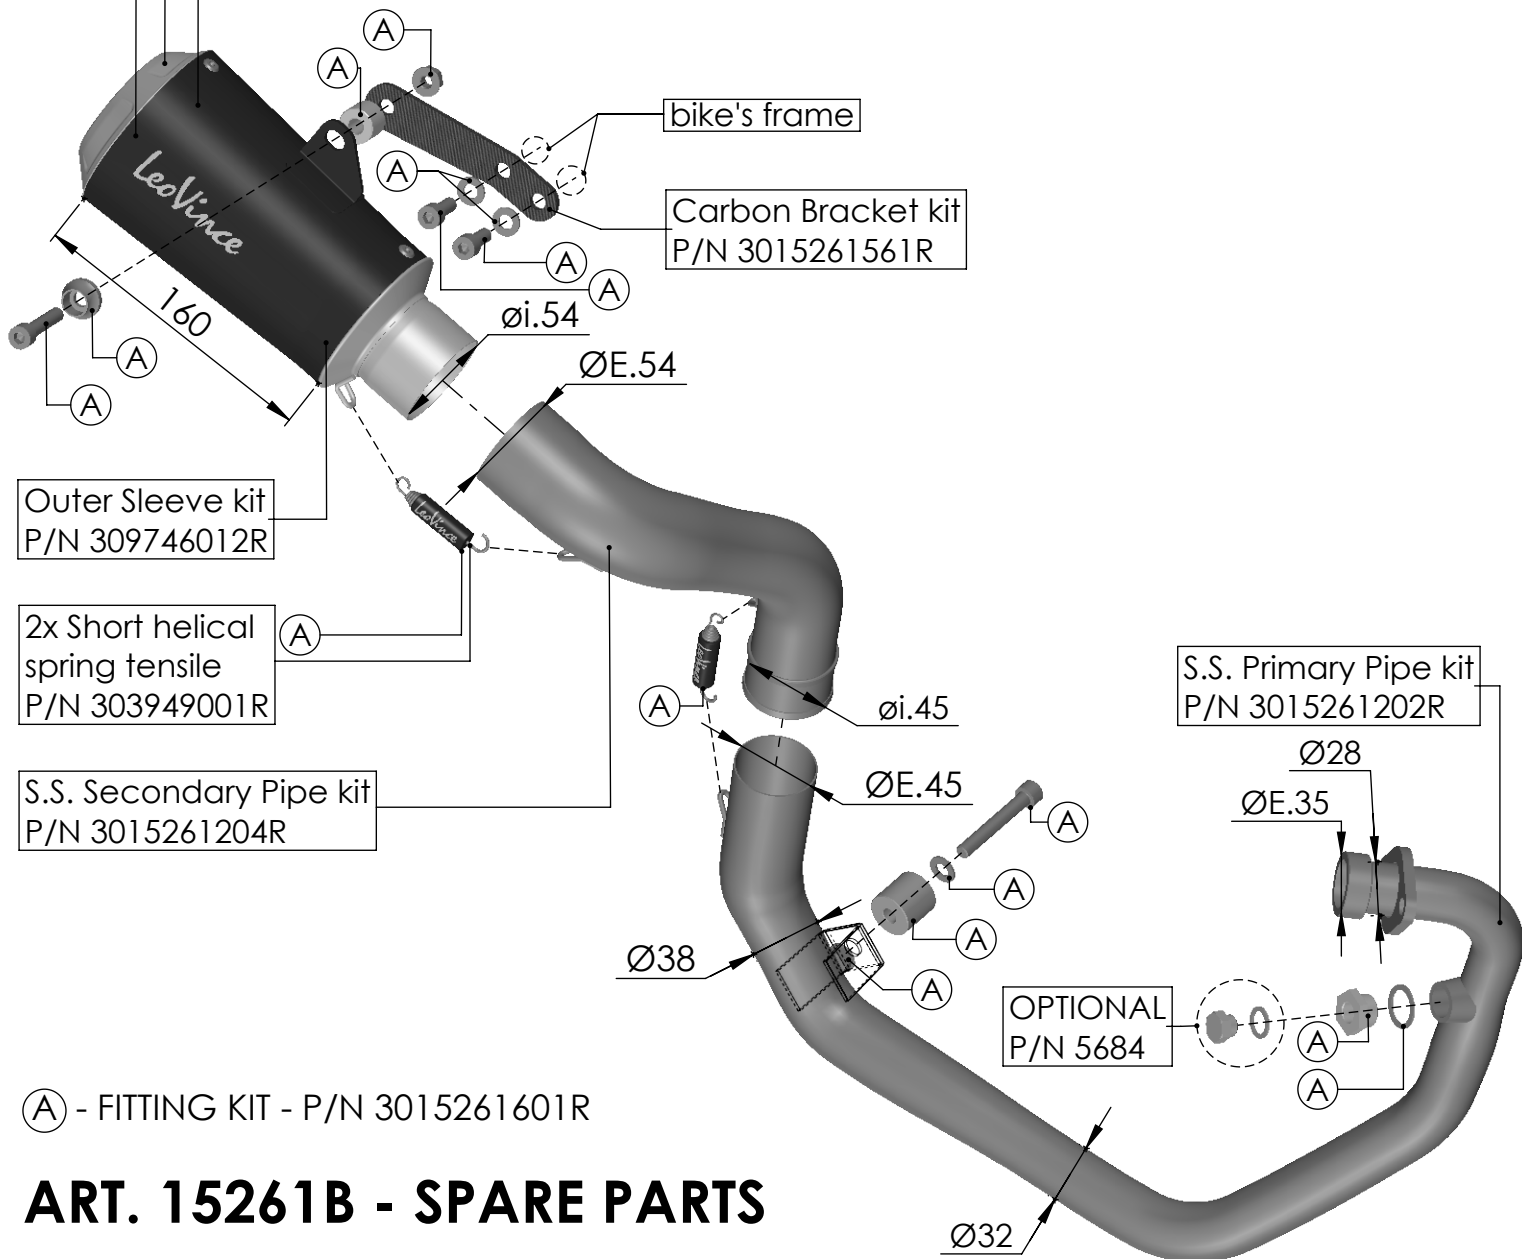

S.S. Flange - 45D
P/N 204680

Muffler complete kit
P/N 309746485R

S.S. End Cap kit
P/N 309746701R

Muffler's wool repack kit
P/N 414204R

(A) - FITTING KIT - P/N 3015261601R

ART. 15261B - SPARE PARTS

BENELLI TNT TORNADO NAKED T 125/135

FULL SYSTEM 1/1 LV-10 BLACK EDITION