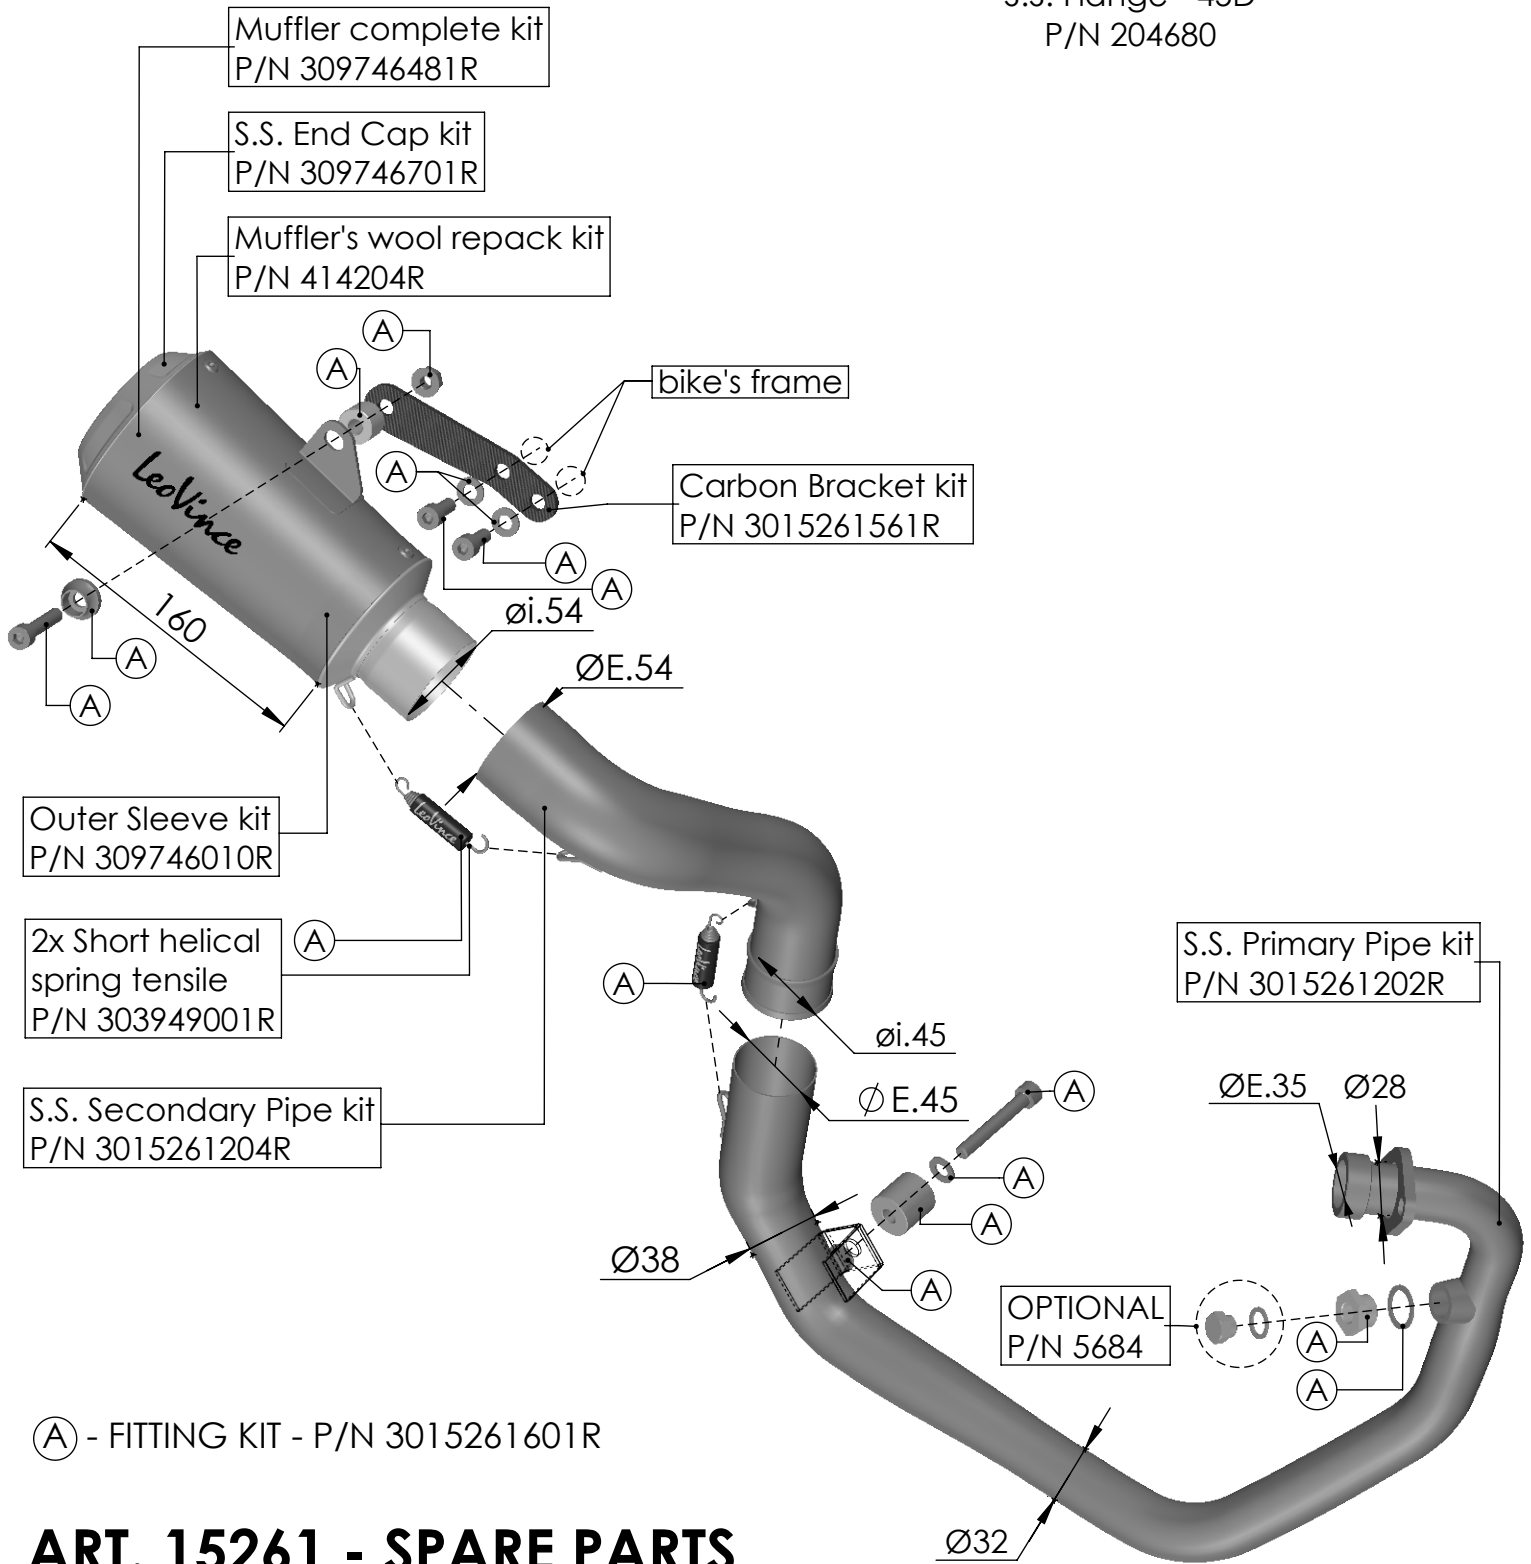

S.S. Flange - 45D
P/N 204680

ART. 15261 - SPARE PARTS

BENELLI TNT TORNADO NAKED T 125/135

FULL SYSTEM 1/1 LV-10 STAINLESS STEEL