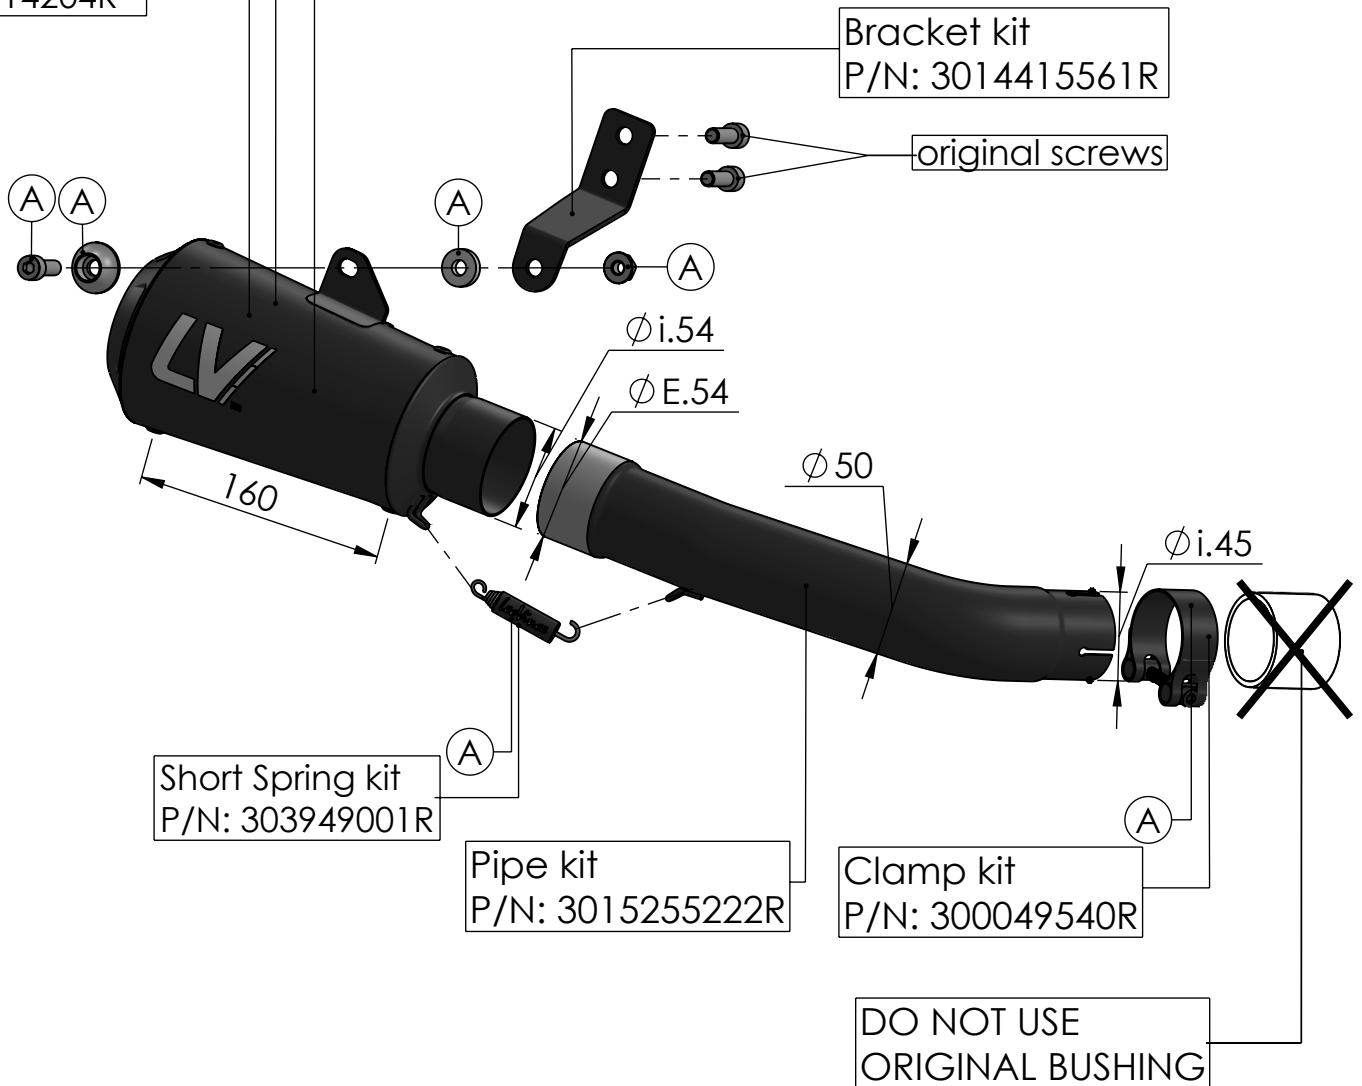

FULL BLACK  
Complete Muffler kit  
P/N: 3015239410UR

Outer Sleeve L160  
FULL BLACK  
P/N: 3015239410R

Muffler's Wool  
Repack kit  
P/N: 414204R

Bracket kit  
P/N: 3014415561R

original screws

## ART. 15255FBU - SPARE PARTS

(A) Fitting Kit P/N: 3015255602R

KTM RC 125 / RC 390

SLIP-ON / LV-10 / FULL BLACK