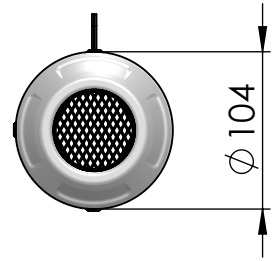

WARNING:

The stock indicators have to be removed in order to install the exhaust

ART. 15253U - SPARE PARTS

HONDA MSX 125 / GROM

(A) FITTING KIT cod.3015253601R