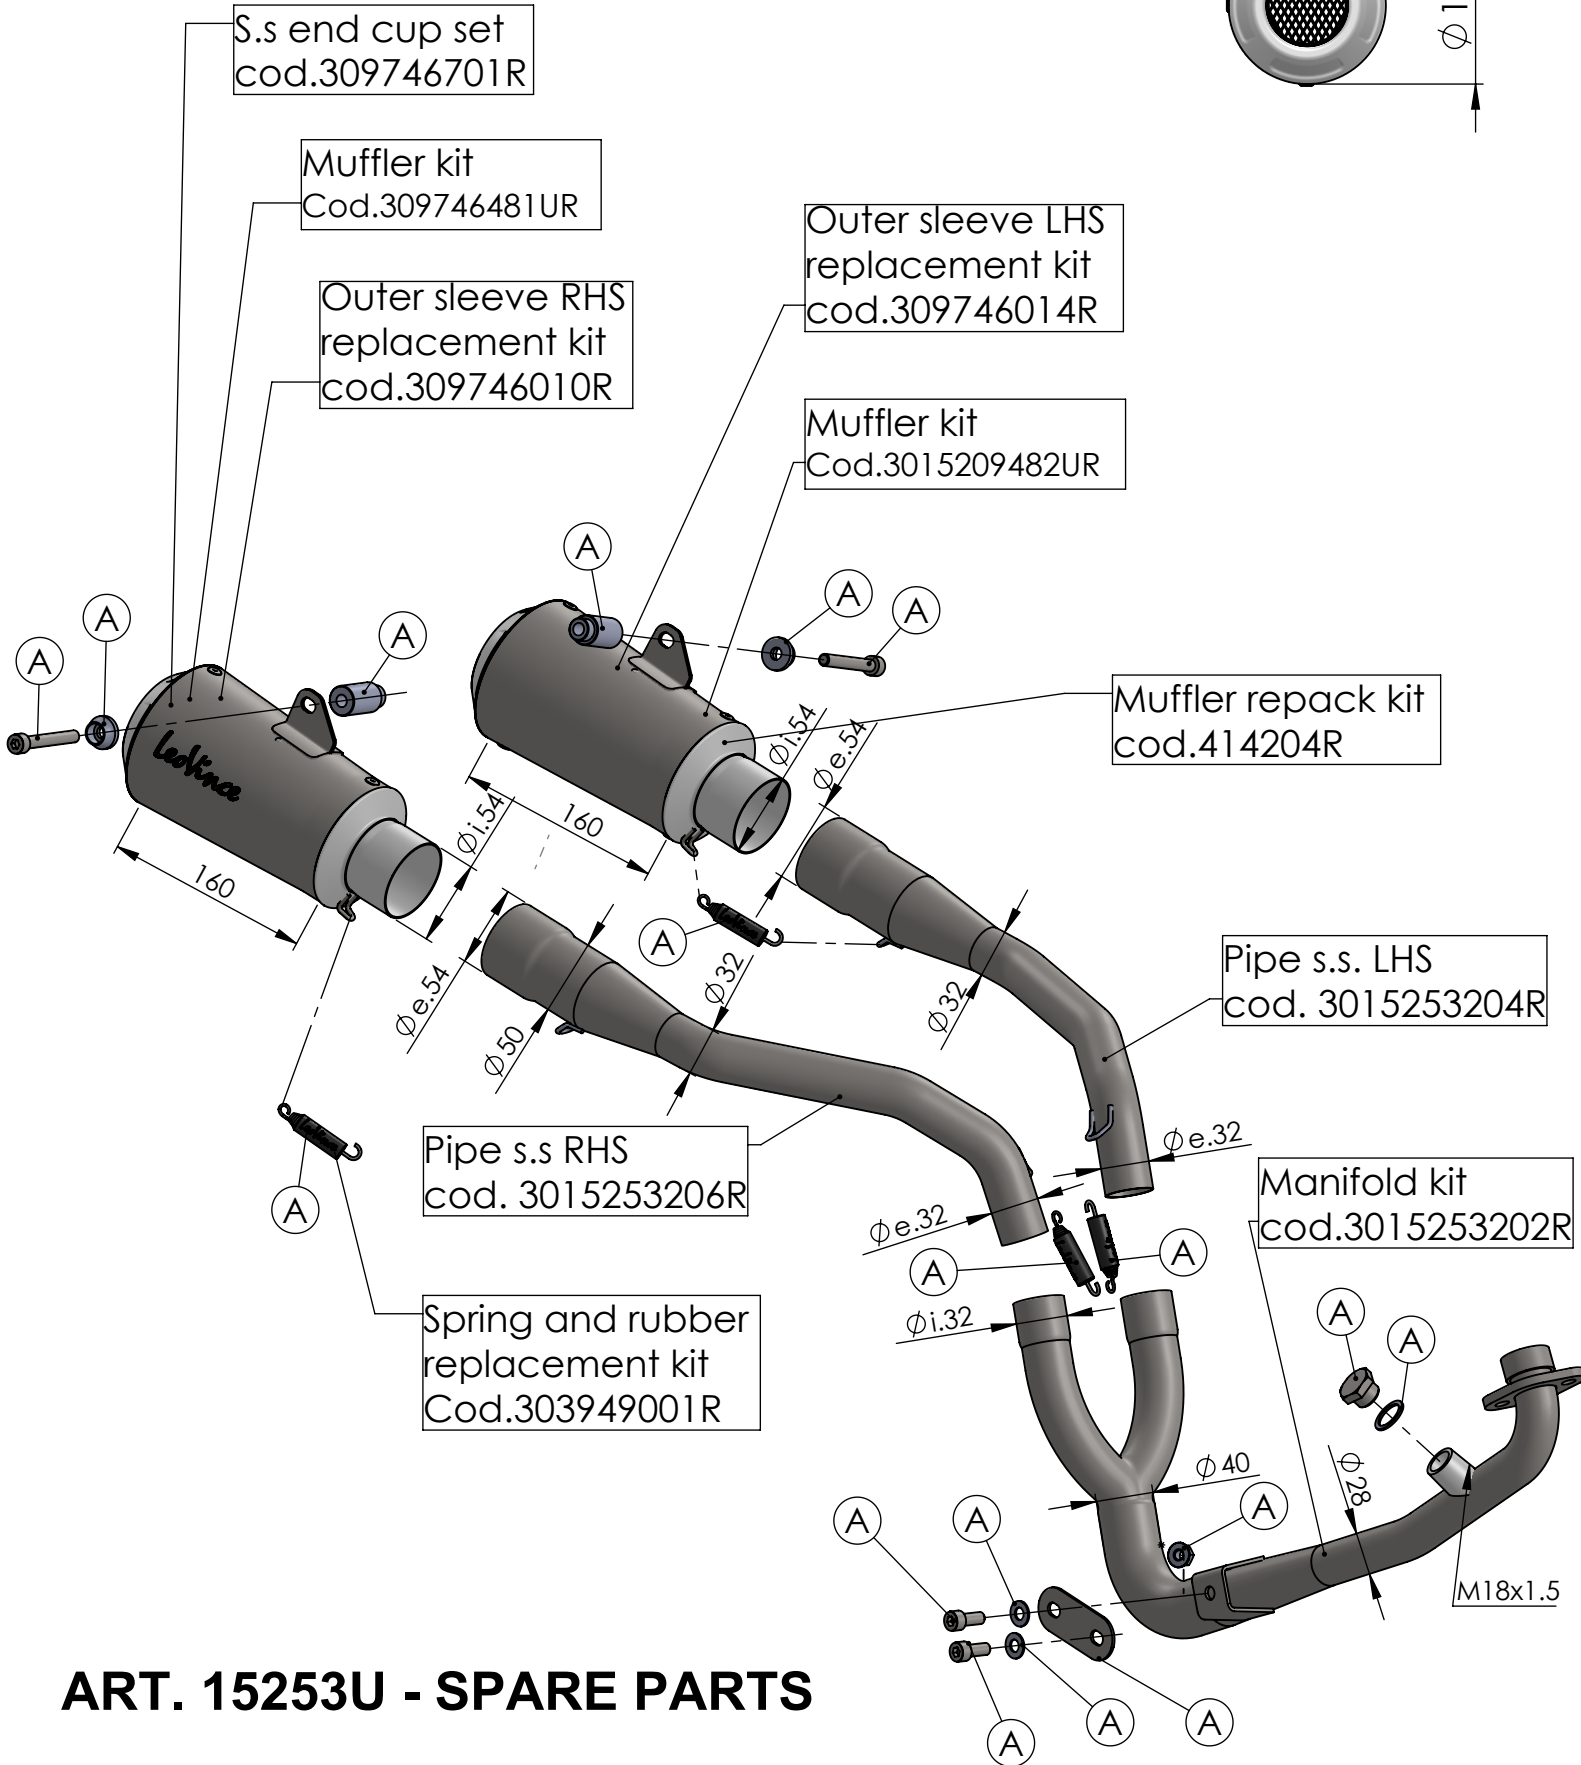

WARNING:

The stock indicators have to be removed in order to install the exhaust

ART. 15253U - SPARE PARTS

HONDA MSX 125 / GROM

(A) FITTING KIT cod.3015253601R