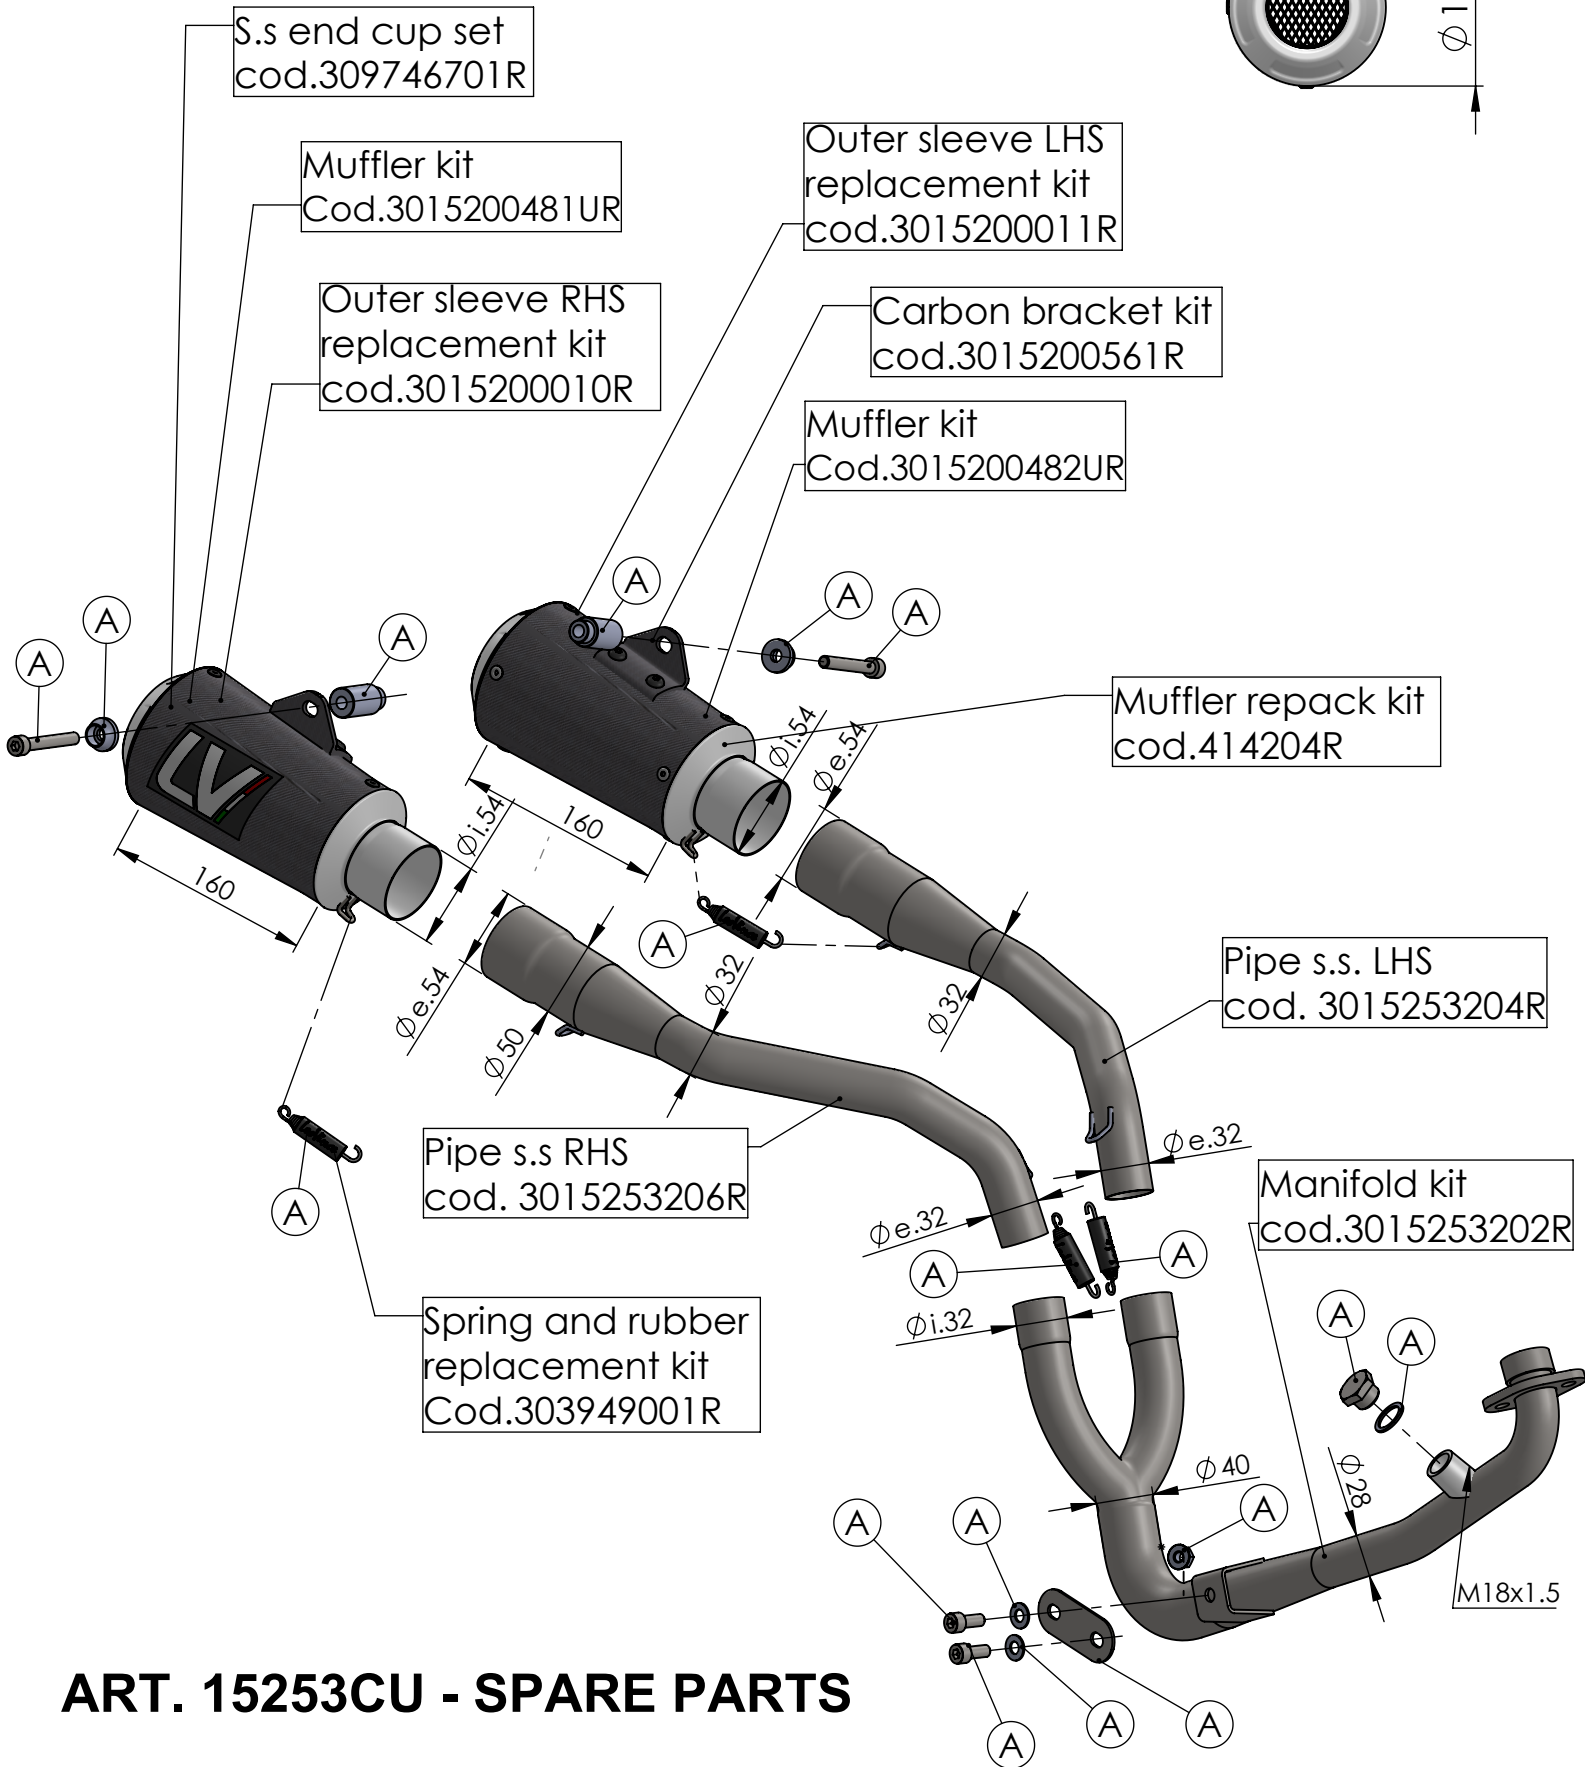

WARNING:

The stock indicators have to be removed in order to install the exhaust

ART. 15253CU - SPARE PARTS

HONDA MSX 125 / GROM

(A) FITTING KIT cod.3015253601R