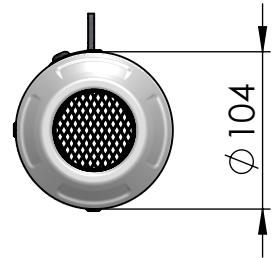

WARNING:

The stock indicators have to be removed in order to install the exhaust

ART. 15253CU - SPARE PARTS

HONDA MSX 125 / GROM

(A) FITTING KIT cod.3015253601R